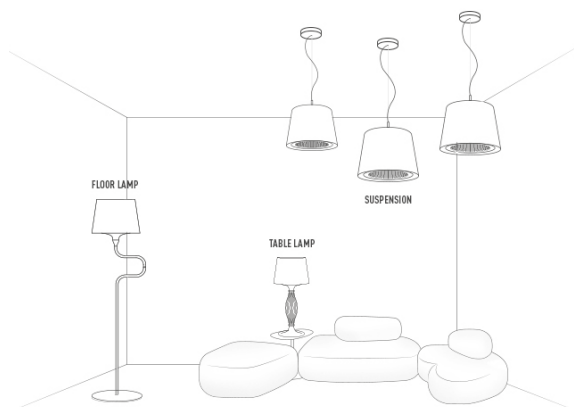

# LIZA

design by Elisa Giovannoni

PRODOTTI	MISURE	COLORI	CODICE
<p><b>TABLE LAMP</b></p> <p>HAT BULB E27:   1 X 12W LED Filament</p> <p>BASE LED:                      1,5W - 220V - 100 Lumen 2700 Kelvin (warm white)                      Made of: Lentiflex® or Pewterflex® / Polycarbonate                      With: <b>Two positions light switch - Courtesy base LED</b>                      Weight: net Kg 2,50 - gross Kg 4,60                      Package: 38 x 39 x h80cm</p> <p>CE IP 20  </p>		<p><input type="checkbox"/> PRISMA</p> <p><input checked="" type="checkbox"/> PEWTER</p>	<p><b>LIZ86TAV0000LE000</b></p> <p><b>LIZ86TAV0000PE000</b></p>
<p><b>SUSPENSION</b></p> <p>Bulbs E27:   1 X 12W LED Filament</p> <p>Made of: Lentiflex® / Polycarbonate                      Weight: net Kg 2,00 - gross Kg 3,30                      Package: 45 x 45 x h43cm</p> <p>CE IP 20  </p>	 <p><i>h1: maximum cable length</i></p>	<p><input type="checkbox"/> PRISMA</p>	<p><b>LIZ86SOS0000LE000</b></p>
<p><b>FLOOR LAMP</b></p> <p>Bulbs E27:   1 X 12W LED Filament</p> <p>Made of: Lentiflex® / Polycarbonate                      Weight: net Kg 11,6 - gross Kg 14,5                      Package: A 4,5 kg 160 x 32 x h14cm                      B 8,0 kg 42 x 42 x h 6cm                      C 2,0 kg 45 x 45 x h43cm</p> <p>CE IP 20  </p>		<p><input type="checkbox"/> PRISMA</p>	<p><b>LIZ86PST0000LE000</b></p>

**LIZA ENTIRE COLLECTION**

**ENERGY CLASS**

 This luminaire contains built-in LED lamps and has sockets for bulbs of the energy classes:

The lamp can be changed in the luminaire.

**SLAMP:**

LIZA TABLE

874/2012

L E D

 This luminaire is compatible with bulbs of the energy classes:

**SLAMP:**

L E D