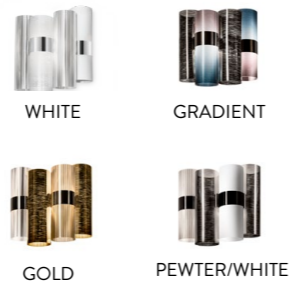

LA LOLLO FLOOR

design by Lorenza Bozzoli

Compendium page 402

PRODUCT / PRODOTTO	DIMENSIONS / MISURE	COLOUR / COLORE	CODE / CODICE
FLOOR LAMP Bulbs E27: 3 X 12W LED Filament Dimmable with: Dimmable bulbs Made of: Lentiflex® / Cristalflex® and Steelflex® With: Stainless Steel Base - Dimmer Weight: net Kg 2,9 - gross Kg 5,9 Package: 30 x 35 x h. 170 cm BULBS DISPOSITION 		☐ PRISMA	LAL87PFO0000LE000

LA LOLLO ENTIRE COLLECTION

CERTIFICATION

CE IP 20

ENERGY CLASS: A / A+ / A++
ENERGY LABEL AVAILABLE ON SLAMP'S WEBSITE

FINISHES

LA LOLLO ENTIRE COLLECTION

CERTIFICATION

CE IP 20

ENERGY CLASS: A / A+ / A++
ENERGY LABEL AVAILABLE ON SLAMP'S WEBSITE

FINISHES