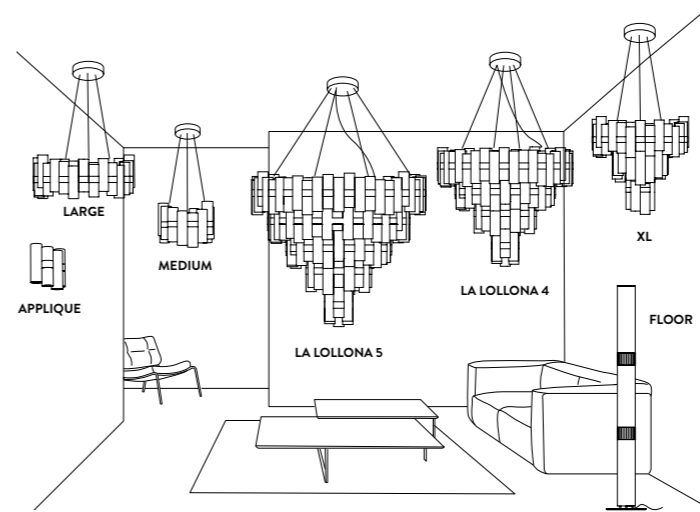

FINISHES

LA LOLLO ENTIRE COLLECTION