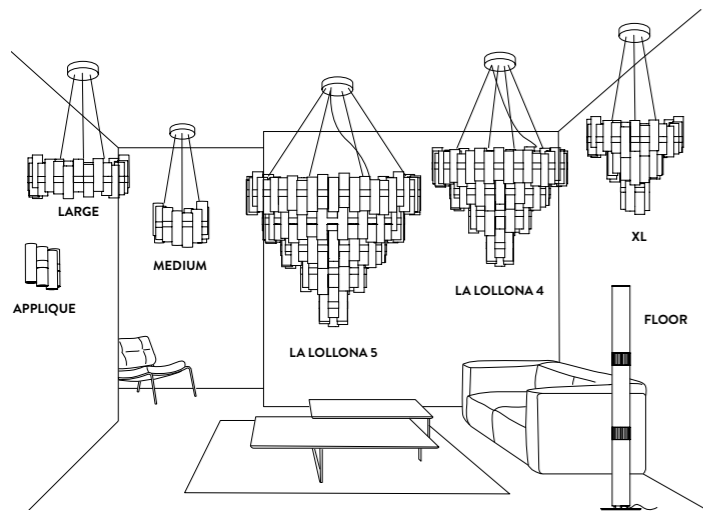

LA LOLLO ENTIRE COLLECTION