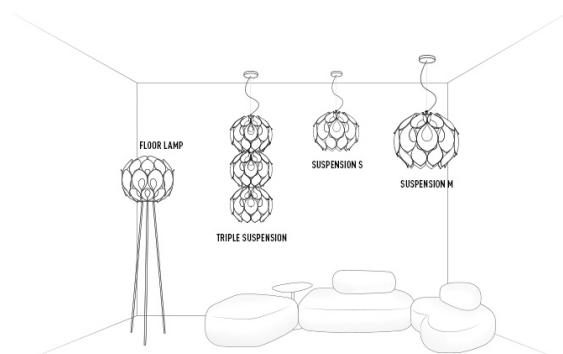

FLORA design by Zanini De Zanine

PRODOTTI	MISURE	COLORI	CODICE
SUSPENSION MEDIUM Bulbs E27: ☛ 3 X 10W LED Filament Made of: Lentiflex® / Goldflex® / Steelflex® Pewterflex® / Copperflex® / Methacrylate With: MagneticSystem® / Hand-finished Sphere Ceiling rose matching colour (metalized version) Weight: net Kg 3,0 - gross Kg 4,0 Package: 55 x 56 x h.44 cm CE IP 20 ☐ ▽	h1: maximum cable length	☐ WHITE ☒ PURPLE ☒ YELLOW ☐ BLU ☒ GOLD ☐ SILVER ☒ COPPER ☒ PEWTER	- FL085SOS0002W_000 - FL085SOS0002P_000 - FL085S00002G_000 - FL085SOS0002B_000 - FL085SOS0002O_000 - FL085SOS0002S_000 - FL085SOS0002RA000 - FL085SOS0002PE000
SUSPENSION SMALL Bulbs E27: ☛ 2 X 10W LED Filament Made of: Lentiflex® / Goldflex® / Steelflex® Pewterflex® / Copperflex® / Methacrylate With: MagneticSystem® / Hand-finished Sphere Ceiling rose matching colour (metalized version) Weight: net Kg 1,0 - gross Kg 2,0 Package: 40 x 40 x h30cm CE IP 20 ☐ ▽	h1: maximum cable length	☐ WHITE ☒ PURPLE ☒ YELLOW ☐ BLU ☒ GOLD ☐ SILVER ☒ COPPER ☒ PEWTER	- FL085SOS0001W_000 - FL085SOS0001P_000 - FL085S00001G_000 - FL085SOS0001B_000 - FL085SOS0001O_000 - FL085SOS0001S_000 - FL085SOS0001RA000 - FL085SOS0001PE000
SUSPENSION TRIPLE Bulbs E14: ☛ 3 X 5W LED Filament Made of: Lentiflex® Weight: net Kg 2,5 - gross Kg 3,5 Package: 40 x 40 x h90cm CE IP 20 ☐ ▽	h1: maximum cable length	☐ WHITE ☒ PURPLE ☒ YELLOW ☐ BLU	- FL085SOS0003W_000 - FL085SOS0003P_000 - FL085SOS0003G_000 - FL085SOS0003B_000

FLORA ENTIRE COLLECTION

ENERGY CLASS

This luminaire is compatible with bulbs of the energy classes:

A++
A+
A
~~**B**~~
~~**C**~~
~~**D**~~
~~**E**~~

LED

SLAMP:
FLORA SUSPENSION

874/2012