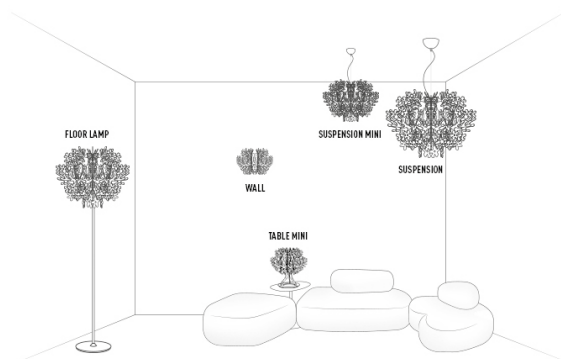

PRODOTTI	MISURE	COLORI	CODICE
<p>TABLE LAMP - FIORELLINA</p> <p>Bulbs E14:</p> <p> 1 X 5W LED Filament</p> <p>Made of: Opalflex® / Cristalflex® Goldflex® / Steelflex® / Copperflex®</p> <p>With: Base matching colour (metallized version)</p> <p>Weight: net Kg 1,00 - gross Kg 1,50</p> <p>Package: 34 x 39 x h38cm</p> <p>CE IP 20  </p>		<ul style="list-style-type: none"> <input type="checkbox"/> WHITE <input type="checkbox"/> FUMÉ <input type="checkbox"/> GOLD <input type="checkbox"/> SILVER <input type="checkbox"/> COPPER 	<p>FI014TAV0001W</p> <p>FI014TAV0001F</p> <p>FI014TAV00010</p> <p>FI014TAV0001S</p> <p>FI014TAV0001RA</p>

<p>FLOOR LAMP</p> <p>Bulbs E27:</p> <p> 1 X 10W LED Filament</p> <p>Made of: Opalflex® / Cristalflex®</p> <p>With: Stainless Steel base and stem</p> <p>Weight: net Kg 5,74 - gross Kg 8,20</p> <p>Package: A 3,70kg 39 x 36 x h10,5cm B 3,00kg 57 x 28 x h36cm C 1,50kg 9 x 9 x h167cm</p> <p>CE IP 20  </p>		<ul style="list-style-type: none"> <input type="checkbox"/> WHITE <input type="checkbox"/> FUMÉ 	<p>FI014PST0000W</p> <p>FI014PST0000F</p>
--	--	---	---

FIORELLA ENTIRE COLLECTION

ENERGY CLASS

 This luminaire is compatible with bulbs of the energy classes:

SLAMP: FIORELLA

Energy class scale: A++ (green), A+ (green), A (green), B (yellow), C (orange), D (red), E (red) with a red 'X' over B, C, D, and E.