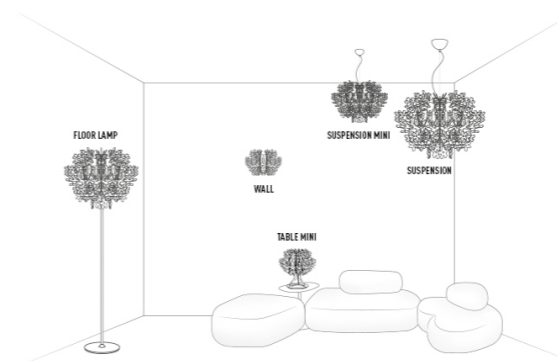

PRODOTTI	MISURE	COLORI	CODICE
TABLE LAMP - FIORELLINA Bulbs E14: 1 X 5W LED Filament Made of: Opalflex® / Cristalflex® Goldflex® / Steelflex® / Copperflex® With: Base matching colour (metallized version) Weight: net Kg 1,00 - gross Kg 1,50 Package: 34 x 39 x h38cm		- WHITE - FUMÉ - GOLD - SILVER - COPPER	FI014TAV0001W FI014TAV0001F FI014TAV0001O FI014TAV0001S FI014TAV0001RA
FLOOR LAMP Bulbs E27: 1 X 10W LED Filament Made of: Opalflex® / Cristalflex® With: Stainless Steel base and stem Weight: net Kg 5,74 - gross Kg 8,20 Package: A 3,70kg 39 x 36 x h10,5cm B 3,00kg 57 x 28 x h36cm C 1,50kg 9 x 9 x h167cm		- WHITE - FUMÉ	FI014PST0000W FI014PST0000F

FIORELLA ENTIRE COLLECTION

ENERGY CLASS

This luminaire is compatible with bulbs of the energy classes:

SLAMP: FIORELLA

874/2012

LED