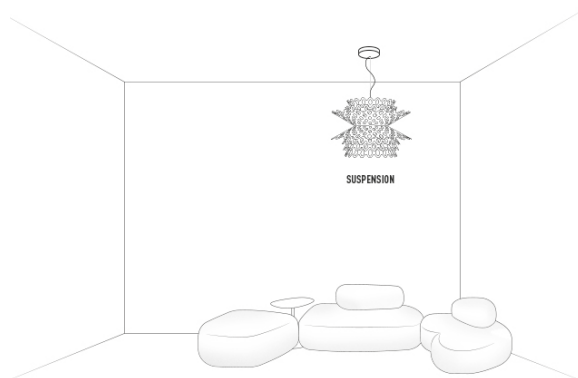

CHARLOTTE FLOOR

by Doriana and Massimiliano Fuksas

Compendium page 40

PRODOTTI	MISURE	COLORI	CODICE
<p>FLOOR</p> <p>LED:</p> <p>26W - 220V - 2.600 Lumen - 2700 Kelvin Triac Dimmable (Trailing Edge min. 20W)- CRI > 90</p> <p>Made of: Cristalflex® / Lentiflex® Stainless Steel Base</p> <p>Weight: net Kg 6 - gross Kg 11,2</p> <p>Package: A: 35 x 38 x h.188 cm B: 47,5 x 47,5 x h. 7 cm</p> <p>CE IP 20  </p>		<p><input type="checkbox"/> WHITE</p>	<p>CHR88PST0000W_000</p>

DESERT ROSE

by Doriana and Massimiliano Fuksas

Compendium page 114

PRODOTTI	MISURE	COLORI	CODICE
<p>SUSPENSION</p> <p>LED:</p> <p>35W - 220V - 3.500 Lumen 2700 Kelvin (warm white) - CRI 90 Triac Dimmable (Trailing Edge min. 20W)</p> <p>Made of: Cristalflex® or Goldflex® and Lentiflex®</p> <p>Weight: net Kg 2,4 - gross Kg 5</p> <p>Package: 71 x 80 x 58,5 cm</p> <p>CE IP 20  </p>	 <p>h1: maximum cable length</p>	<p><input type="checkbox"/> WHITE</p> <p><input checked="" type="checkbox"/> GOLD</p>	<p>DES88SOS0000W_000</p> <p>DES88SOS00000_000</p>

DESERT ROSE ENTIRE COLLECTION

ENERGY CLASS

This luminaire contains built-in LED lamps.

 } LED 

The lamp cannot be changed in the luminaire.

SLAMP: CHARLOTTE FLOOR

874/2012

This luminaire contains built-in LED lamps.

 } LED 

The lamp can be changed in the luminaire.

SLAMP: DESERT ROS