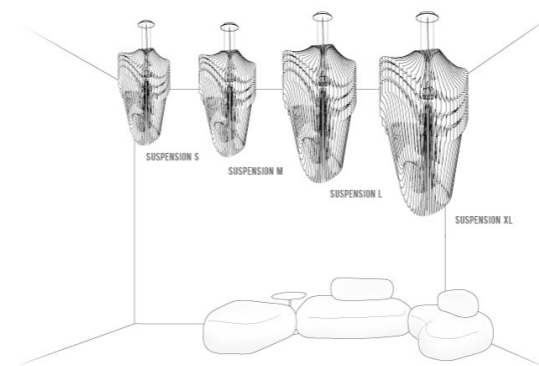

AVIA design by Zaha Hadid

Compendium page 34

PRODOTTI	MISURE	COLORI	CODICE
<p>SUSPENSION XL</p> <p>Bulbs E27:</p> <ul style="list-style-type: none"> 6 X 10W LED Filament + 1 X 16W Spot LED <p>Made of: Cristalflex® / Lentiflex®</p> <p>Weight: net Kg 20,5 - gross Kg 31,1</p> <p>Package: A 5,7 kg 54 x 55 x h 54cm B 25,4 kg 65 x 150 x h 13cm</p> <p>CE IP 20</p>	<p>h1: maximum cable length</p>	<p>■ BLACK</p> <p>□ WHITE</p>	<p>AVI84SOS0004N_000</p> <p>AVI84SOS0004W_000</p>
<p>SUSPENSION L</p> <p>Bulbs E27:</p> <ul style="list-style-type: none"> 4 X 10W LED Filament + 1 X 16W Spot LED <p>Made of: Cristalflex® / Lentiflex®</p> <p>Weight: net Kg 11 - gross Kg 24,3</p> <p>Package: A 4,3 kg 47 x 46 x h 42cm B 20 kg 65 x 120 x h 16cm</p> <p>CE IP 20</p>	<p>h1: maximum cable length</p>	<p>■ BLACK</p> <p>□ WHITE</p>	<p>AVI84SOS0003N_000</p> <p>AVI84SOS0003W_000</p>
<p>SUSPENSION M</p> <p>Bulbs E27:</p> <ul style="list-style-type: none"> 3 X 10W LED Filament + 1 X 11W Spot LED <p>Made of: Cristalflex® / Lentiflex®</p> <p>Weight: net Kg 7,0 - gross Kg 16,3</p> <p>Package: A 2,3 kg 35 x 35 x h 32 cm B 14 kg 44 x 110 x h 13 cm</p> <p>CE IP 20</p>	<p>h1: maximum cable length</p>	<p>■ BLACK</p> <p>□ WHITE</p>	<p>AVI84SOS0002N_000</p> <p>AVI84SOS0002W_000</p>

PRODOTTI	MISURE	COLORI	CODICE
<p>SUSPENSION S</p> <p>Bulbs E27:</p> <ul style="list-style-type: none"> 2 X 10W LED Filament + 1 X 11W Spot LED <p>Made of: Cristalflex® / Lentiflex®</p> <p>Weight: net Kg 5,5 - gross Kg 12,35</p> <p>Package: A 2 kg 35 x 35 x h 32 cm B 10,35 kg 38 x 88 x h 14cm</p> <p>CE IP 20</p>	<p>h1: maximum cable length</p>	<p>■ BLACK</p> <p>□ WHITE</p>	<p>AVI84SOS0001N_000</p> <p>AVI84SOS0001W_000</p>

AVIA ENTIRE COLLECTION

ENERGY CLASS

This luminaire is compatible with bulbs of the energy classes:

LED

SLAMP®

AVIA 874/2012