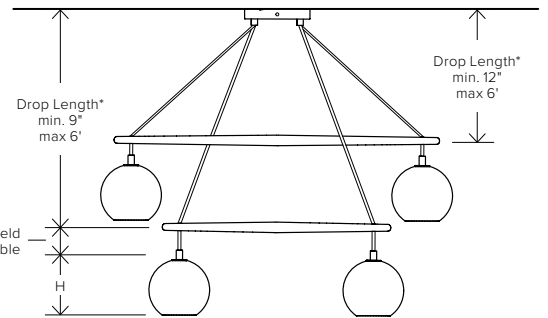

- BC black cord (CM-090)
- TC taupe cord (CM-132)
- SC silver cord (CM-133)

Lamping

- BU bulb included - 2700 K, 90 CRI, 4 W, 350 lumens, 120 V AC
- 00 no bulb included

Each piece of hand-blown glass is a unique work of art. Dimensions, weight, and color will vary. When multiple fixtures are installed next to each other, expect some variation in shape and color.

* Drop length measured from ceiling to crossbar.
 6.5" Orb and 9" crossbar to crossbar distance.
 Total Horizontal and Vertical dimensions of fixture depend on glass shade selection.

GLASS SHADE OPTIONS*