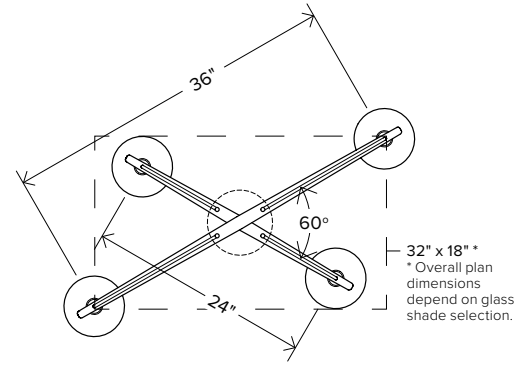

- BC black cord (CM-090)
- TC taupe cord (CM-132)
- SC silver cord (CM-133)

Lamping

- BU bulb included - 2700 K, 90 CRI, 4 W, 350 lumens, 120 V AC
- 00 no bulb included

Each piece of hand-blown glass is a unique work of art. Dimensions, weight, and color will vary. When multiple fixtures are installed next to each other, expect some variation in shape and color.

* Drop length measured from ceiling to crossbar.
 6.5" Orb and 9" crossbar to crossbar distance.
 Total Horizontal and Vertical dimensions of fixture depend on glass shade selection.

GLASS SHADE OPTIONS*