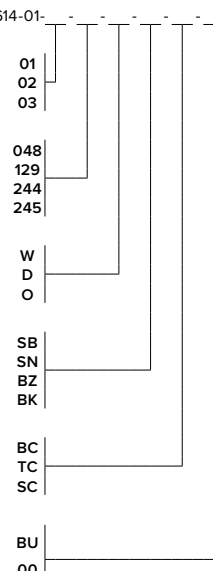

Lamping

- BU bulb included - 2700 K, 90 CRI, 4 W, 350 lumens, 120 V AC
- 00 no bulb included

Each piece of hand-blown glass is a unique work of art. Dimensions, weight, and color will vary. When multiple fixtures are installed next to each other, expect some variation in shape and color.

Wood grain will vary. Specifications subject to change.

Extended drop lengths and alternate glass finishes and shapes are available for an extra charge. Please contact local rep or factory directly.

⚠ Warning. California Proposition 65 Warning for California Consumers. This product can expose you to chemicals including w/cancer or birth defects or other reproductive harm. For more information go to www.P65Warnings.ca.gov