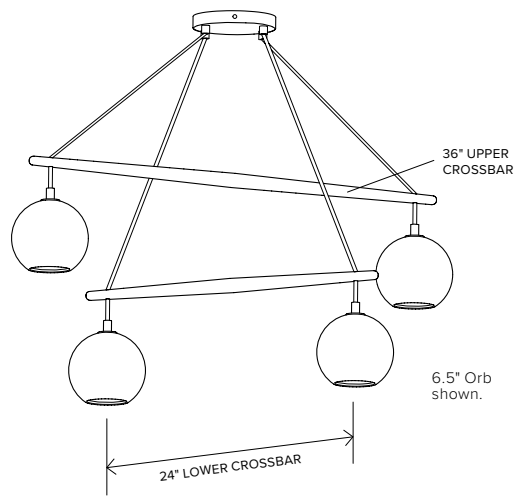

Linea Selva 460 chandelier

GLASS SHADE OPTIONS

Upper Crossbar: 36", Lower Crossbar: 24"

Crossbar length is from center to center of glass shade

Total Horizontal and Vertical dimensions of fixture depend on glass shade selection

Materials: glass, metal, wood

Total Product Weight: with 6.5" Orb: 20 lbs; with 9.0" Orb: 24 lbs; with 7.0" Urchin: 20 lbs

E12 Candelabra Base Specifications*

Light source: candelabra base E12 socket

Lamping: E12 base, G16.5 lamp, 40 W max, 250 V AC Max

* E12 Candelabra Base used with 6.5" Orb and 7" Urchin glass options

E26 Medium Base Specifications**

Light source: medium base E26 socket

Lamping: E26 base, G25 lamp, 40 W max, 250 V AC max

** E26 Medium Base used with 9.0" Orb glass option

Round canopy with cloth covered SJT-3 cable

Canopy dimensions: 7" Ø x 1"

Canopy finish matches Metal Finish

Field adjustable drop length: see specification sheet for details

Suitable for sloped ceilings. UL listed for damp locations

MATERIAL & FINISH OPTIONS

Linea Selva 460 part # S09-5614-01-

Glass Shape

- 01 6.5" orb
- 02 9.0" orb
- 03 7" Urchin (only available in clear glass)

Glass Finish

- 048 clear (GL-048)
- 129 clear bubble (GL-129)
- 244 grey bubble (GL-244)
- 245 enamel white (GL-245)

Wood Finish

- W walnut (CM-001)
- D dark stained walnut (CM-002)
- O white oak (CM-083)

Metal Finish

- SB brushed brass (CM-008)
- SN satin nickel (CM-137)
- BZ dark bronze (CM-134)
- BK black (CM-030)

Cord Finish

- BC black cord (CM-090)
- TC taupe cord (CM-132)
- SC silver cord (CM-133)