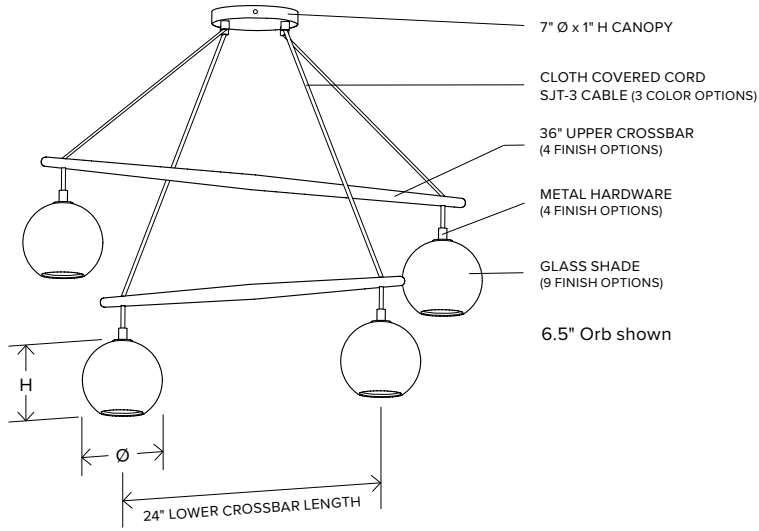

- BC black cord (CM-090)
- TC taupe cord (CM-132)
- SC silver cord (CM-133)

Lamping

- BU bulb included - 2700 K, 90 CRI, 4 W, 350 lumens, 120 V AC
- 00 no bulb included

Each piece of hand-blown glass is a unique work of art. Dimensions, weight, and color will vary. When multiple fixtures are installed next to each other, expect some variation in shape and color.

* Drop length measured from ceiling to crossbar.
 6.5" Orb and 9" crossbar to crossbar distance.
 Total Horizontal and Vertical dimensions of fixture depend on glass shade selection.

GLASS SHADE OPTIONS*