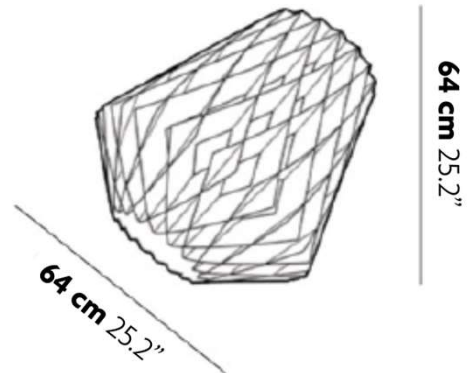

PRODUCT CODES

Birch shade / White cable SF-PF6401

White shade / White cable SF-PF6405

Black shade / Black cable SF-PF6403