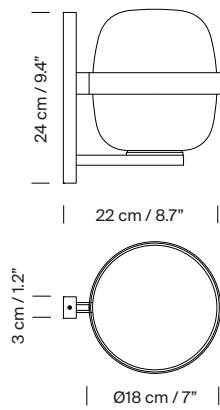

Maintenance:

Clean with a smooth cloth. Do not use ammonia, solvents or abrasive cleaning products.

Others:

The lamp is delivered in one package.
The assembly instructions are delivered with the product.

Model: