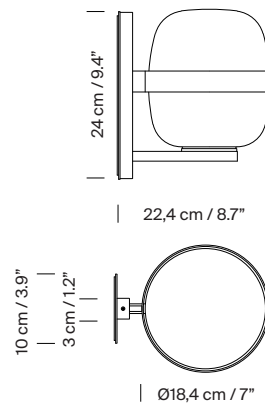

Maintenance:

Clean with a smooth cloth. Do not use ammonia, solvents or abrasive cleaning products.

Others:

The lamp is delivered in one package.
The assembly instructions are delivered with the product.

Model: