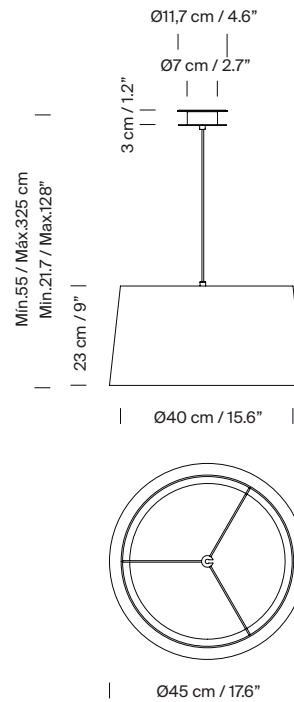

General description:

2 lampshade options: GT5 / GT6.

Circular metallic canopy satin nickel or textured white, black finished for a double or simple lamp socket.

Suitable for side entry adaptor.

Lower disk in translucent white PVC:

(A) GT5: Ø 40cm / 15.7"

(B) GT6: Ø 36cm / 14.2"

Suitable for Junction Box Ø 11,7 cm / 4.6" (UL market).

Electric cable length: 3 m / 118.1"

Available colours:

 GT5, GT6 Natural ribbon	 GT5, GT6 Red-amber ribbon	 GT5, GT6 Black ribbon	
 GT5, GT6 Terracotta Raw Color	 GT5, GT6 Mustard Raw Color ribbon	 GT5, GT6 Green Raw Color ribbon	 GT6 White linen

Light source:

Recommended light sources:

1 x / 2 x LED bulb 10 W

Other light sources: Máx. 100 W

E27 - E26

(Max. hgt. 130 mm / 5.1")

Light source not included.

Compatible with bulbs of the Energy efficiency class (E.E.C): A++ ... E.

Model A: GT5 (sizes in cm)

CE

c UL US

GT5 / GT6

Santa & Cole Team. 1994
Pendant lamp

SANTA & COLE

Model B: GT6 (sizes in cm)

CE