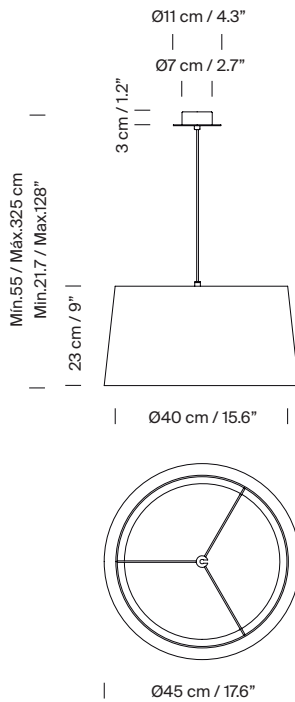

General description:

2 lampshade options: GT5 / GT6.

Circular metallic canopy satin nickel or textured white, black finished for a double or simple lamp socket.

Suitable for side entry adaptor.

Lower disk in translucent white PVC:

(A) GT5: Ø 40cm / 15.7"

(B) GT6: Ø 36cm / 14.2"

Suitable for Junction Box Ø 11,7 cm / 4.6" (UL market).

Electric cable length: 3 m / 118.1"

Available colours:

 GT5, GT6 Natural ribbon	 GT5, GT6 Red-amber ribbon	 GT5, GT6 Black ribbon	
 GT5, GT6 Terracotta Raw Color	 GT5, GT6 Mustard Raw Color ribbon	 GT5, GT6 Green Raw Color ribbon	 GT6 White linen

Light source:

Recommended light sources:

1 x / 2 x LED bulb 10 W

Other light sources: Máx. 100 W

E27 - E26

(Max. hgt. 130 mm / 5.1")

Light source not included.

Compatible with bulbs of the Energy efficiency class (E.E.C): A++ ... E.

Model A: GT5 (sizes in cm)

CE

c UL US

GT5 / GT6

Santa & Cole Team. 1994
Pendant lamp

SANTA & COLE

Model B: GT6 (sizes in cm)

CE