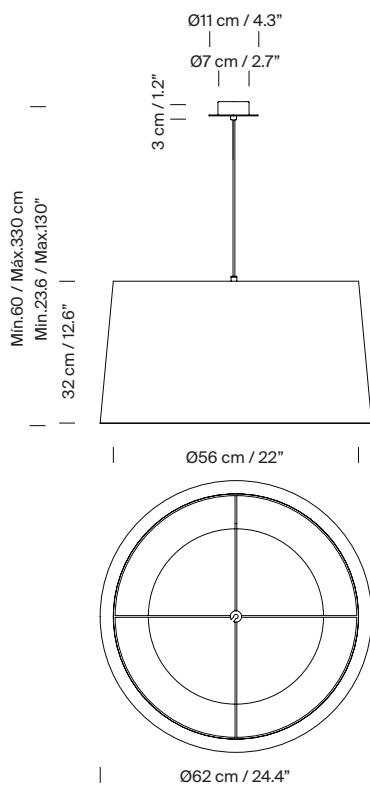

General description:

2 lampshade options: GT5 / GT6.

Circular metallic canopy satin nickel or textured white, black finished for a double or simple lamp socket.

Suitable for side entry adaptor.

Lower disk in translucent white PVC:

(A) GT5: Ø 40cm / 15.7"

(B) GT6: Ø 36cm / 14.2"

Suitable for Junction Box Ø 11,7 cm / 4.6" (UL market).

Electric cable length: 3 m / 118.1"

Available colours:

 GT5, GT6 Natural ribbon	 GT5, GT6 Red-amber ribbon	 GT5, GT6 Black ribbon	
 GT5, GT6 Terracotta Raw Color	 GT5, GT6 Mustard Raw Color ribbon	 GT5, GT6 Green Raw Color ribbon	 GT6 White linen

Light source:

Recommended light sources:

1 x / 2 x LED bulb 10 W

Other light sources: Máx. 100 W

E27 - E26

(Max. hgt. 130 mm / 5.1")

Light source not included.

Compatible with bulbs of the Energy efficiency class (E.E.C): A++ ... E.

Model A: GT5 (sizes in cm)

CE

c UL US

GT5 / GT6

Santa & Cole Team. 1994
Pendant lamp

SANTA & COLE

Model B: GT6 (sizes in cm)

CE