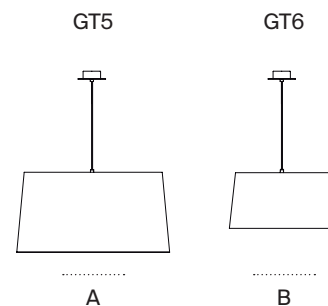

GT5 / GT6

Santa & Cole Team. 1994
Pendant lamp

SANTA & COLE

Conceived for average-size settings and areas in the home, GT5 and GT6 are two ribbon pendant shades that are capable of lending character to any venue by dint of merely being there.

General description:

2 lampshade options: GT5 / GT6.

Circular metallic canopy satin nickel or textured white, black finished for a double or simple lamp socket.

Suitable for side entry adaptor.

Lower disk in translucent white PVC:

(A) GT5: Ø 40cm / 15.7"

(B) GT6: Ø 36cm / 14.2"

Suitable for Junction Box Ø 11,7 cm / 4.6" (UL market).

Electric cable length: 3 m / 118.1"

Available colours:

 GT5, GT6 Natural ribbon	 GT5, GT6 Red-amber ribbon	 GT5, GT6 Black ribbon	
 GT5, GT6 Terracotta Raw Color	 GT5, GT6 Mustard Raw Color ribbon	 GT5, GT6 Green Raw Color ribbon	 GT6 White linen

Model A: GT5 (sizes in cm)

CE

c UL US

GT5 / GT6

Santa & Cole Team. 1994
Pendant lamp

SANTA & COLE

Model B: GT6 (sizes in cm)

CE