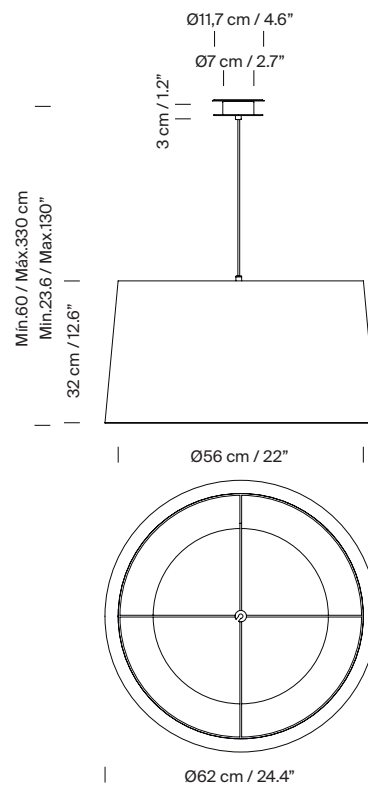

General description:

2 lampshade options: GT5 / GT6.

Circular metallic canopy satin nickel or textured white, black finished for a double or simple lamp socket.

Suitable for side entry adaptor.

Lower disk in translucent white PVC:

(A) GT5: Ø 40cm / 15.7"

(B) GT6: Ø 36cm / 14.2"

Suitable for Junction Box Ø 11,7 cm / 4.6" (UL market).

Electric cable length: 3 m / 118.1"

Available colours:

 GT5, GT6 Natural ribbon	 GT5, GT6 Red-amber ribbon	 GT5, GT6 Black ribbon	
 GT5, GT6 Terracotta Raw Color	 GT5, GT6 Mustard Raw Color ribbon	 GT5, GT6 Green Raw Color ribbon	 GT6 White linen

Light source:

Recommended light sources:

1 x / 2 x LED bulb 10 W

Other light sources: Máx. 100 W

E27 - E26

(Max. hgt. 130 mm / 5.1")

Light source not included.

Compatible with bulbs of the Energy efficiency class (E.E.C): A++ ... E.

Model A: GT5 (sizes in cm)

CE

c UL US

GT5 / GT6

Santa & Cole Team. 1994
Pendant lamp

SANTA & COLE

Model B: GT6 (sizes in cm)

CE