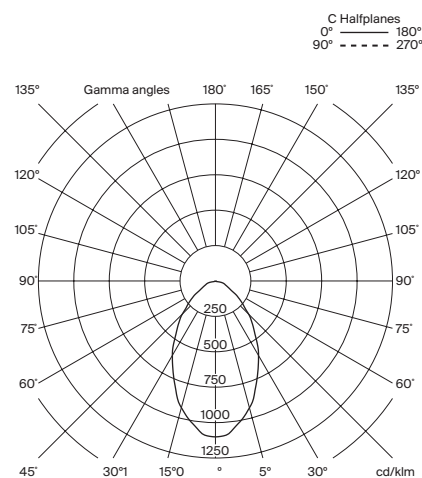

Fontana

André Ricard. 1970
Pendant lamps

SANTA & COLE

Conceived by André Ricard in 1970. Its name is a nod to the artist Lucio Fontana, who challenged the history of art by slashing his neat oil paintings. His was an art for the Space Age that sought to turn pieces into experiments in a new three-dimensionality. Santa & Cole presents Fontana together with a new floor version, both in white painted steel finish.

The pendant version, being the first, maintains its futuristic look thanks to the good dimension of its more than half sphere and the unmistakable tear that illuminates peripherally allowing a soft indirect lighting. Its interior now houses an efficient light plate that facilitates the best vertical flow and directs the light gently, without glare.

General description:

White metallic shade with matte finish interior and gloss exterior.
Diffuser in white translucent methacrylate.
White circular metal canopy with power supply incorporated.
Suitable for Junction Box (UL market).
Electric cable length: 5 m / 196.8"

Approximate weight (unpacked):

3,2 kg / 2.20 lb

Technical information:

Light source included (dimmable).
LEDs module

Rated input wattage: 40 W
Operating current: 700 mA
Colour Temp.: 2.700 K
CRI: 90
Lifetime: 40.000 h
Luminous flux: 1.751 lm

Built-in adjustable LED.
Suitable for dimming 1-10V / DALI.
(Not included external dimmer switch 1-10V / DALI).
Energy efficiency class (E.E.C): A+... A.
Suitable only for indoor use.

Input voltage: 100 ~ 277 Vac.
(50 Hz / 60 Hz). According to destination