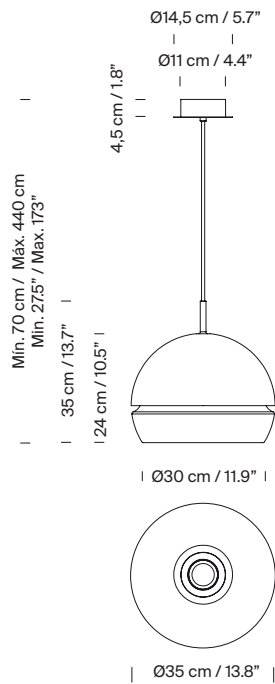

Fontana

André Ricard. 1970
Pendant lamps

Regulations:

CE
UNE-EN 60598
UNE-EN 55015
UNE-EN 60529
UNE-EN 62031
UNE-EN 61000-3-2
UNE-EN 61347-2-13

UL
UL-1598
UL-8750
E-336377

Maintenance:

Clean with a smooth cloth. Do not use ammonia, solvents or abrasive cleaning products.

Others:

The lamp is delivered in one package.
The assembly instructions are delivered with the product.

Model:

Collection:

Floor lamps

Pendant lamps