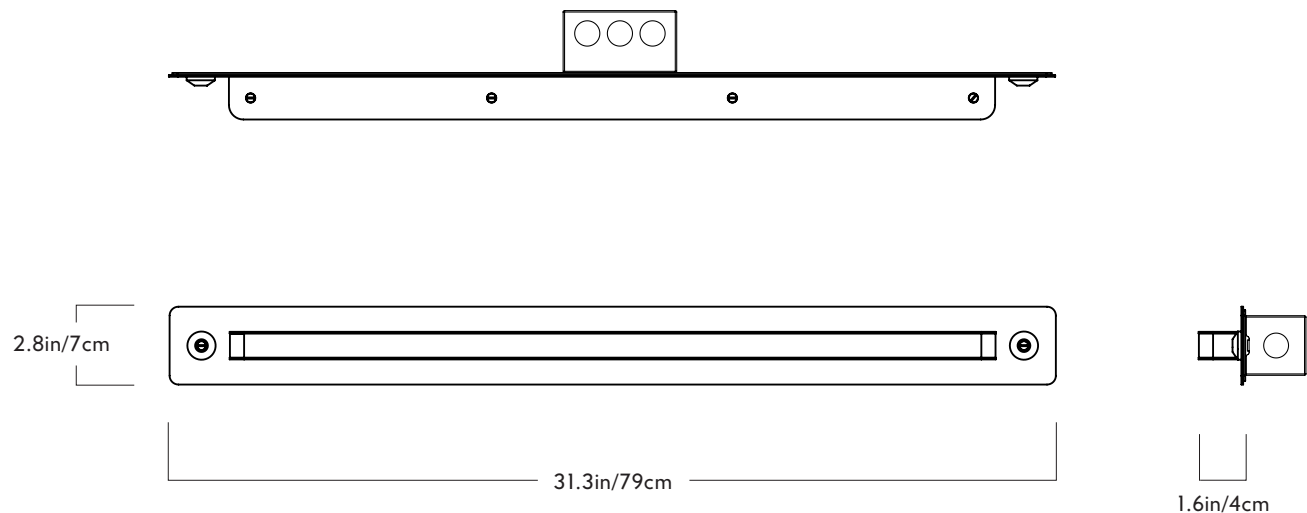

## Sconce - 18 inches

Series  
Halo

Product  
Sconce - 18 inches

Dimensions  
H 2.8in/7cm x W 18.0in/46cm x  
D 1.6in/4cm

Weight  
3lb/1.4kg

Materials  
Steel, acrylic

Finishes  
Blackened steel, oil-rubbed bronze,  
polished nickel, brushed brass

### Dimensions

H 4.6in/12cm x W 18.0in/46cm x  
D 1.6in/4cm

### Backplate

4.6-inch x 18.0-inch rectangular  
backplate in matching metal finish

## Halo

Series  
Halo

Product  
Sconce - 32 inches

Dimensions  
H 2.8in/7cm x W 31.3in/79cm x  
D 1.6in/4cm

Weight  
5lb/2.3kg