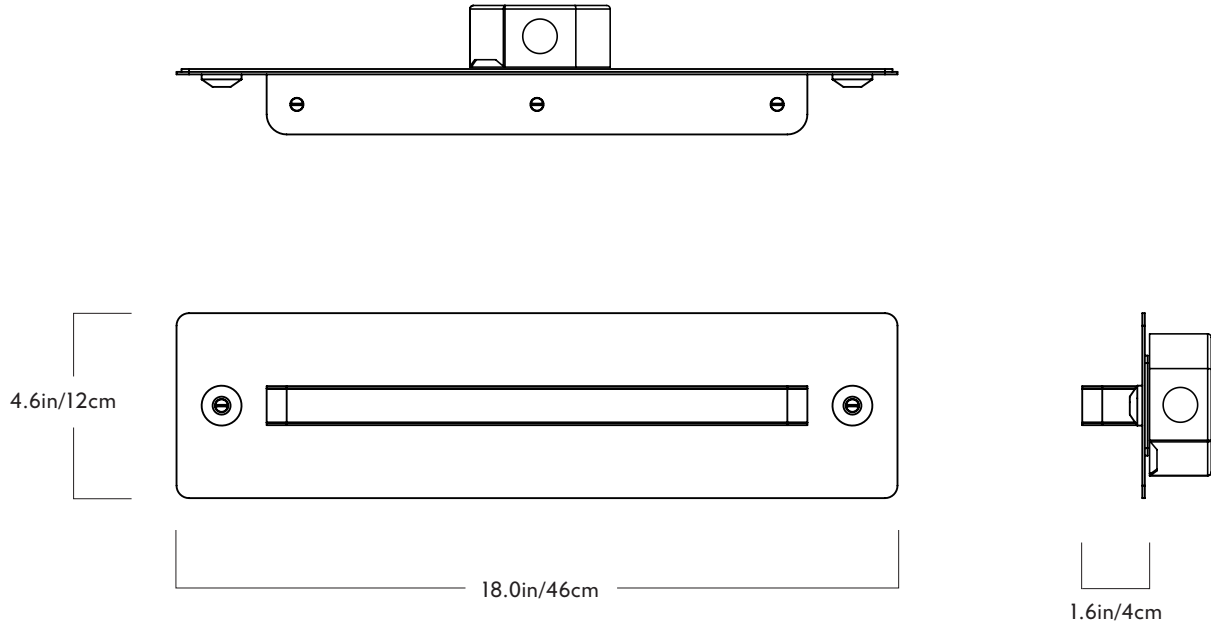

Halo

Sconce - 18 inches - Extended

Series

Halo

Product

Sconce - 18 inches - Extended

Dimensions

H 4.6in/12cm x W 18.0in/46cm x
D 1.6in/4cm

Weight

3lb/1.4kg

Materials

Steel, acrylic

Finishes

Blackened steel, oil-rubbed bronze,
polished nickel, brushed brass

Backplate

4.6-inch x 18.0-inch rectangular
backplate in matching metal finish

Certifications

UL, cUL, CE, CB

120V Illumination

Integrated LED

Wattage: 6.5 Watts

Lumens: 120 Lumens

Color Temperature: 2700 K, 90 CRI

Life Hours: 50,000

Dimming: TRIAC, ELV or 0-10V

240V Illumination

Integrated LED

Wattage: 6.5 Watts

Lumens: 120 Lumens

Color Temperature: 2700 K, 90 CRI

Life Hours: 50,000

Dimming: TRIAC, ELV or 0-10V