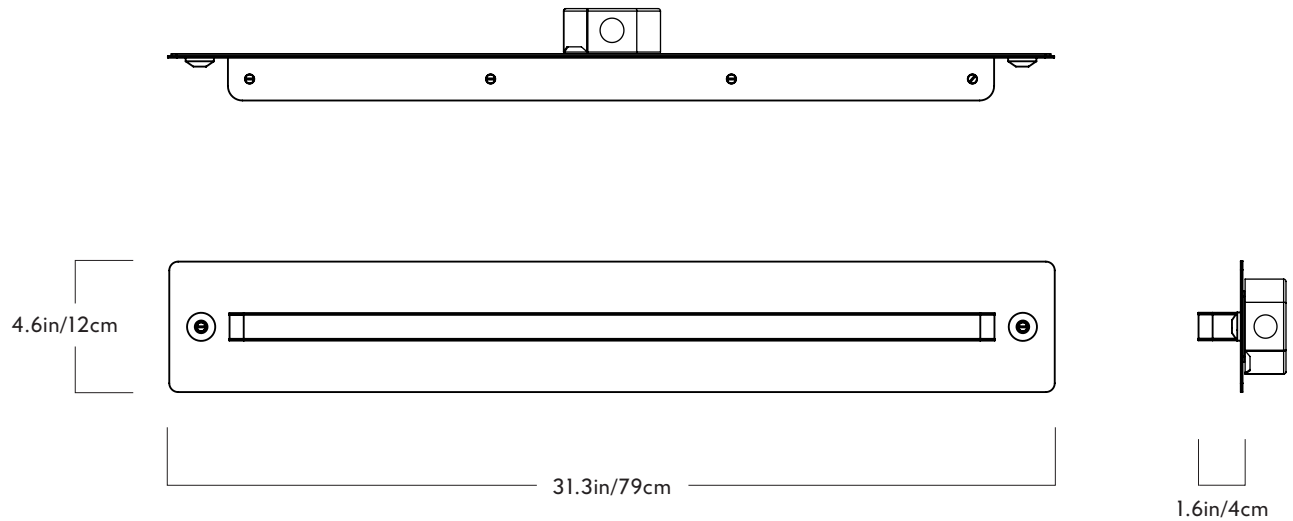

Halo

Sconce - 32 inches - Extended

Series

Halo

Product

Sconce - 32 inches - Extended

Dimensions

H 4.6in/12cm x W 31.3in/79cm x
D 1.6in/4cm

Weight

5lb/2.3kg

Materials

Steel, acrylic

Finishes

Blackened steel, oil-rubbed bronze,
polished nickel, brushed brass

Backplate

4.6-inch x 31.3-inch rectangular
backplate in matching metal finish

Certifications

UL, cUL, CE, CB

120V Illumination

Integrated LED

Wattage: 12 Watts

Lumens: 420 Lumens

Color Temperature: 2700 K, 90 CRI

Life Hours: 50,000

Dimming: TRIAC, ELV or 0-10V

240V Illumination

Integrated LED

Wattage: 12 Watts

Lumens: 420 Lumens

Color Temperature: 2700 K, 90 CRI

Life Hours: 50,000

Dimming: TRIAC, ELV or 0-10V