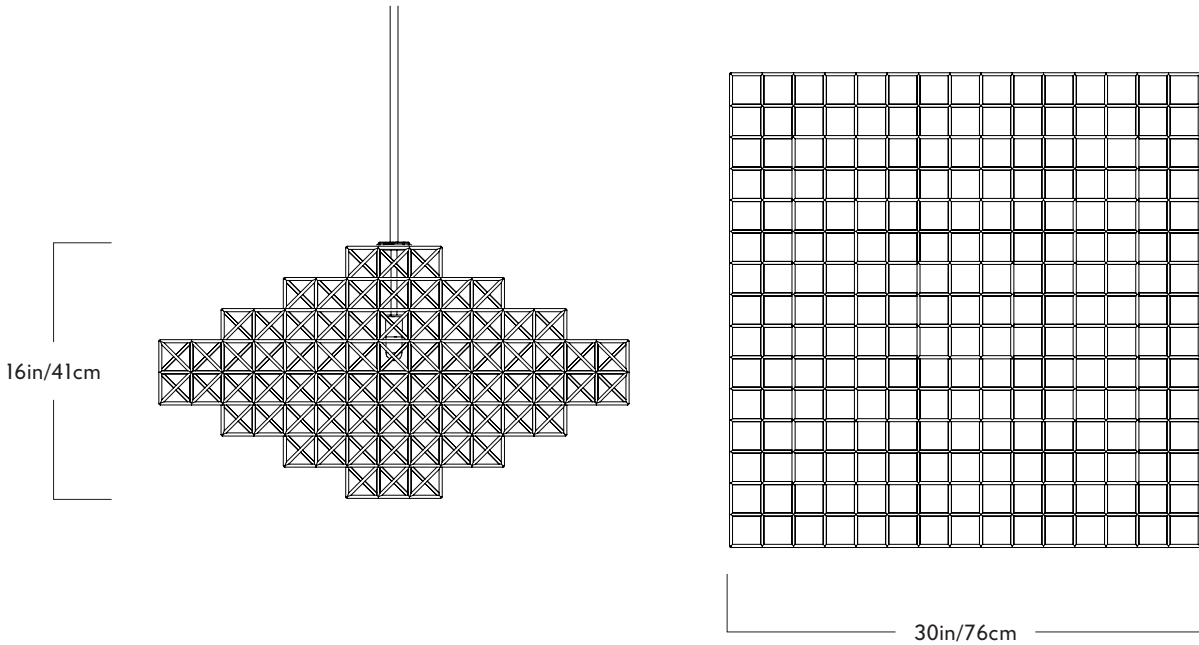

Dimensions
L 22in/56cm W 22in/56cm H
13in/32cm

Suspension
5/8-inch steel stem in matching metal finish. 35-inch length included with lamp. 96-inch length available for additional cost. Stem length can be adjusted on site.

Gridlock

4059

Series
Gridlock

Product
4059

Dimensions
L 30in/76cm W 30in/76cm
H 16in/41cm

Weight
44lb/20kg

Materials
Brass, steel

Finishes
Raw Brass

Suspension
5/8-inch steel stem in matching metal finish. 35-inch length included with lamp. 96-inch length available for additional cost. Stem length can be adjusted on site.

Canopy
5-inch square in matching metal finish