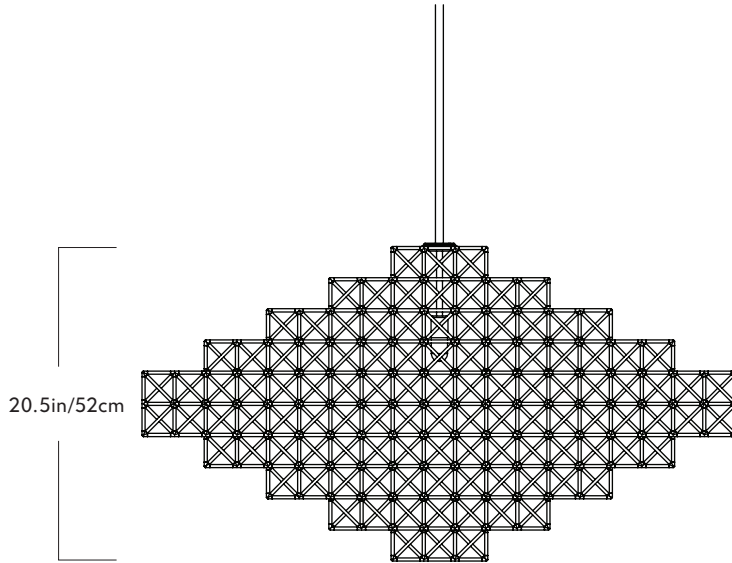

Dimensions
L 22in/56cm W 22in/56cm H
13in/32cm

Suspension
5/8-inch steel stem in matching metal finish. 35-inch length included with lamp. 96-inch length available for additional cost. Stem length can be adjusted on site.

Gridlock

4059

Series
Gridlock

Product
4059

Dimensions
L 30in/76cm W 30in/76cm
H 16in/41cm

Weight
44lb/20kg

Materials
Brass, steel

Finishes
Raw Brass

Suspension
5/8-inch steel stem in matching metal finish. 35-inch length included with lamp. 96-inch length available for additional cost. Stem length can be adjusted on site.

Canopy
5-inch square in matching metal finish

Gridlock

7440

Series
Gridlock

Product
7440

Dimensions
L 38in/96cm W 38in/96cm
H 20.5in/52cm

Weight
80lb/36kg

Materials
Brass, steel

Finishes
Raw Brass