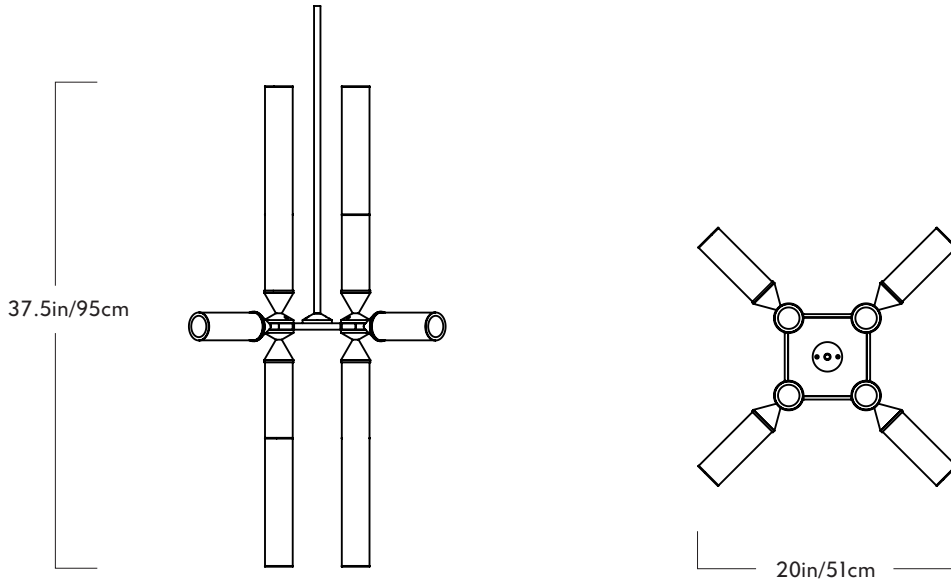

Canopy
5-inch round in matching metal finish (1.5"
tall)

Certifications
UL, cUL (120V)

120V/240V LED Illumination
Integrated LED
Wattage: 45 Watts
Lumens (Clear): 2950 Lumens
Lumens (Cream): 2300 Lumens
Lumens (Smoke): 900 Lumens
Color Temperature: 2700 Kelvin
Bulb Life: 50,000 hours
Dimming: TRIAC, ELV or 0-10V

Castle

12-03

Series
 Castle

Product
 12-03

Dimensions
 L 120in/51cm x W 20in/51cm x
 H 37.5in/95cm

Weight
 12.5lb/5.7kg

Materials
 Machined aluminum, glass

Finishes / Colors
 Black, bronze, polished nickel, brushed
 brass

Glass Options
 Clear, cream, smoke

Suspension
 1/2-inch aluminum stem in matching metal
 finish. 35-inch length included with lamp.
 96-inch length available for additional
 cost. Stem length can be adjusted on
 site.

Castle

12-04

Series
 Castle

Product
 12-04

Dimensions
 L 20in/51cm x W 20in/51cm x
 H 37.5in/95cm

Weight
 12.5lb/5.7kg

Materials
 Machined aluminum, glass

Finishes / Colors
 Black, bronze, polished nickel, brushed
 brass