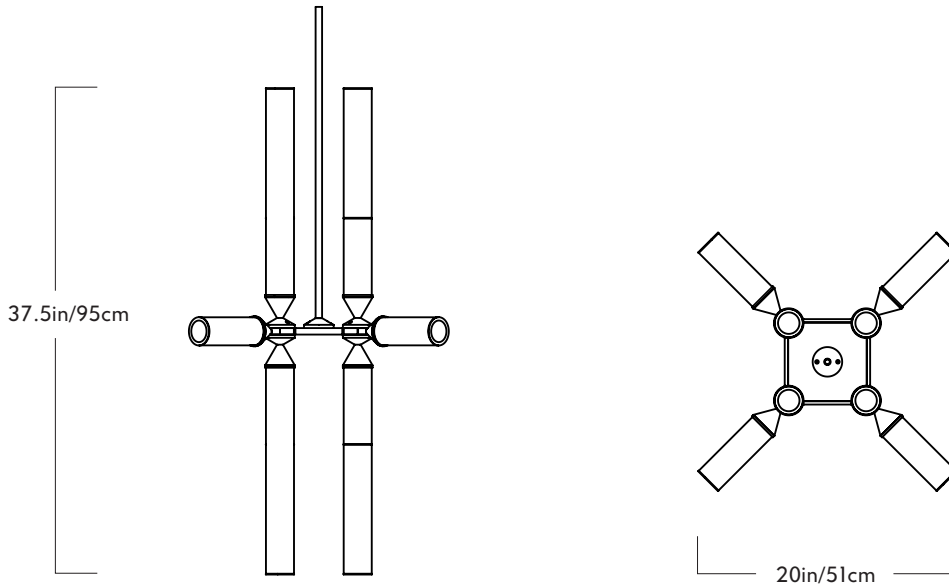

Castle

12-02

Series
Castle

Product
12-02

Dimensions
L 20in/51cm x W 20in/51cm x
H 27.5in/70cm

Weight
12.5lb/5.7kg

Materials
Machined aluminum, glass

Finishes / Colors
Black, bronze, polished nickel, brushed
brass

Glass Options
Clear, cream, smoke

Suspension
½-inch aluminum stem in matching metal
finish. 35-inch length included with lamp.
96-inch length available for additional
cost. Stem length can be adjusted on
site.

Castle

12-03

Series
 Castle

Product
 12-03

Dimensions
 L 120in/51cm x W 20in/51cm x
 H 37.5in/95cm

Weight
 12.5lb/5.7kg

Materials
 Machined aluminum, glass

Finishes / Colors
 Black, bronze, polished nickel, brushed
 brass

Castle

12-04

Series
 Castle

Product
 12-04

Dimensions
 L 20in/51cm x W 20in/51cm x
 H 37.5in/95cm

Weight
 12.5lb/5.7kg

Materials
 Machined aluminum, glass

Finishes / Colors
 Black, bronze, polished nickel, brushed
 brass