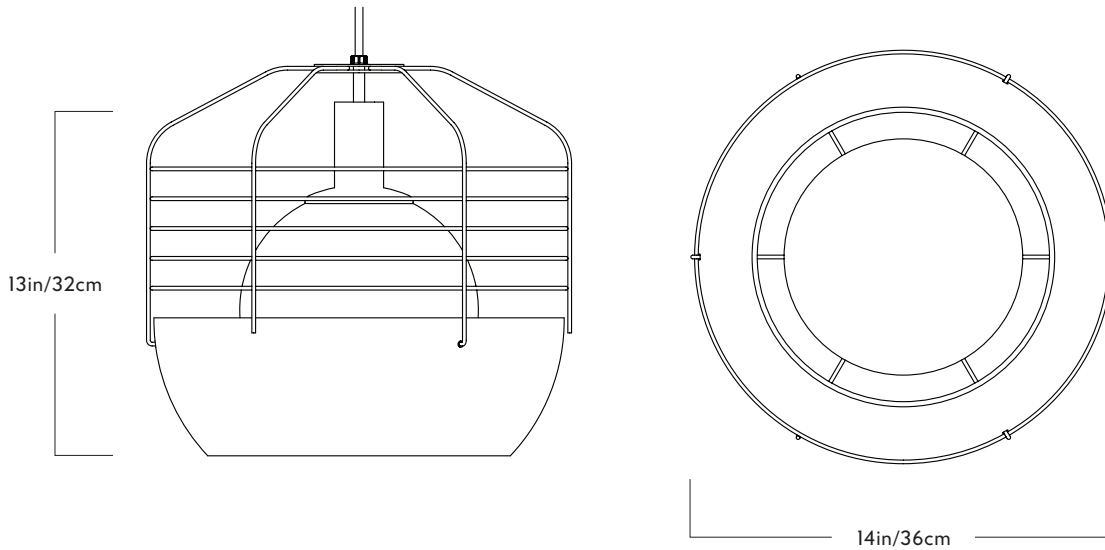

Bluff City

Pendant - 14 inch

Series
Bluff City

Materials
Steel, aluminum, glass

120V Incandescent Illumination
Socket: E26

Product
Pendant - 14 inch

Finishes
Mint/red, cream/brown, white/brass

Bulb: 60 Watt A19
Wattage: 60 Watts
Lumens: 550 Lumens
Color Temperature: 2700 Kelvin
Dimming: Triac or ELV

Dimensions
Dia 14in/36cm x H 13in/32cm

Suspension
8-foot cord

240V Incandescent Illumination
Socket: E27

Weight
4lb/1.8kg

Canopy
5-inch round in white

Bulb: 60 Watt A19
Wattage: 60 Watts
Lumens: 550 Lumens
Color Temperature: 2700 Kelvin
Dimming: Triac or ELV

Certifications
UL, cUL (120V) CE, CB (240V)
UL, cUL, CE, CB (Universal)

LED Alternative
Socket: E26/E27
Bulb: 6 Watt A19 frosted LED
Wattage: 6 Watts
Lumens: 480 Lumens
Color Temperature: 2700 Kelvin
Dimming: ELV