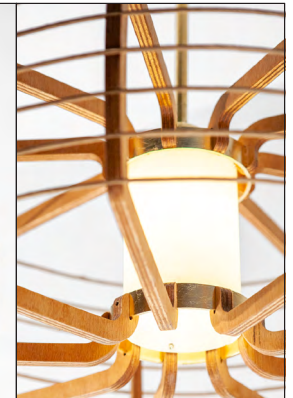

# THE WOODS STELLA

Design: Douglas Varey

STELLA 23: GOLD LEAF, OPAL LAMP

**STELLA 25**  
 Ø 23" x 8.9" high  
 Aramid diffusion

**STELLA 23**  
 Ø 23" x 8.9" high  
 Exposed lamp

FSC Certified, 12mm okoume marine plywood structure  
 Summer Oak stain finish  
 Kraft paper wrapped steel wire bands

E26 (medium) base lamp holder, 15W LED clear filament or opal porcelain lamp max (lamp not included)

Ø 4.5" canopy with Ø 5" face plate  
 Cloth covered cord offered in a variety of color options, 8' OAD max

Gold Leaf or Silver Leaf finish on hardware

Cord color options:

STELLA 25 GOLD LEAF  
 ARAMID DIFFUSION

STELLA 25 FROM BELOW

GOLD LEAF,  
 ARAMID DIFFUSER