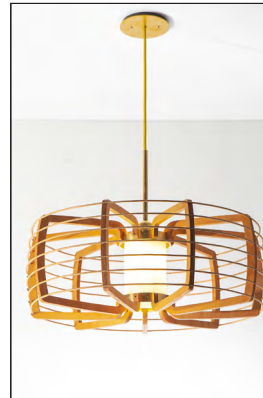

# THE WOODS STELLA

Design: Douglas Varey

STELLA 23: GOLD LEAF, OPAL LAMP

**STELLA 25**  
 Ø 23" x 8.9" high  
 Aramid diffusion

**STELLA 23**  
 Ø 23" x 8.9" high  
 Exposed lamp

FSC Certified, 12mm okoume marine plywood structure  
 Summer Oak stain finish  
 Kraft paper wrapped steel wire bands

E26 (medium) base lamp holder, 15W LED clear filament or opal porcelain lamp max (lamp not included)

Ø 4.5" canopy with Ø 5" face plate  
 Cloth covered cord offered in a variety of color options, 8' OAD max

Gold Leaf or Silver Leaf finish on hardware

Cord color options:

STELLA 25 GOLD LEAF  
 ARAMID DIFFUSION

STELLA 25 FROM BELOW

GOLD LEAF,  
 ARAMID DIFFUSER