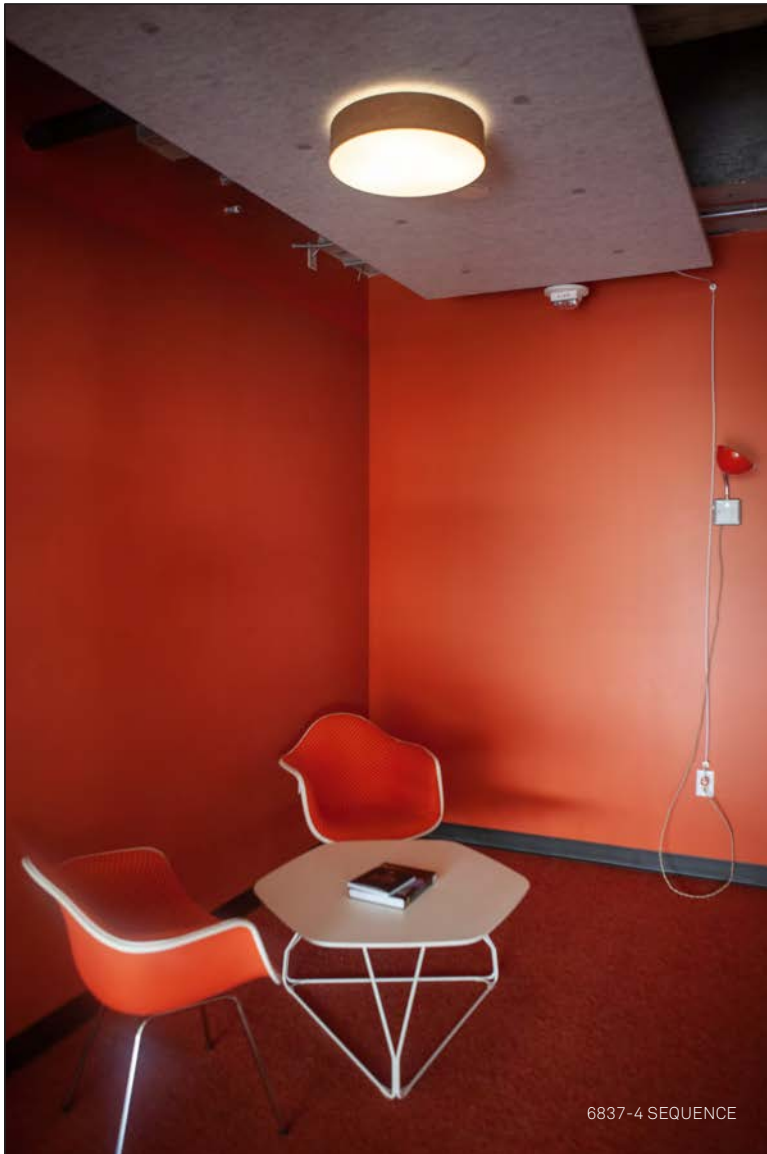

SOLUTIONS FABRIC CROWN HILL

Design by Douglas Varey, 2018

MODEL NUMBER: SN04

3x 10W integrated LED 2700K 2865 Source lumens
TRIAC/ELV 10% dimming, universal voltage

Ø 15.63" x 3.5" overall depth

Shade is high impact copolymer covered with XOREL from Carnegie Fabrics
Magnetic shade attachment

Satin clear high impact copolymer diffusion top and bottom

6213-10 TWINE

6185-1 ABACUS EMBROIDER

6427-728 METEOR

6283-813 MOIRE STRIPE

7.2020

RESOLUTE

RESOLUTE is a registered trademark of MANIFESTO Corporation
4617 Colorado Avenue South, Unit A, Seattle WA 98134
www.resoluteonline.com info@resoluteusa.com