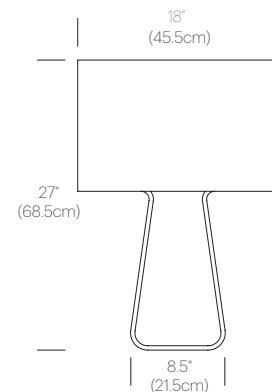

CERTIFICATIONS

PACKAGING WEIGHT AND DIMENSIONS

TT 14:	3.55LBS	16" X 11" X 5.5"
	1.6KGS	41cm X 28cm X 14cm
TT 21:	9.45LBS	23" X 16" X 8"
	4.3KGS	58cm X 41cm X 20cm
TT 27:	18.6LBS	29" X 21" X 12.5"
	8.4KGS	74cm X 53cm X 32cm

NOTES

Custom requests can be considered on volume orders

FINISHES

DIMENSIONS

TUBE TOP 14

TUBE TOP 21

TUBE TOP 27

TUBE TOP COLORS

TT 14:	3.55LBS	16" X 11" X 5.5"
	1.6KGS	41cm X 28cm X 14cm

NOTES

Custom requests can be considered on volume orders

FINISHES

WHITE/
GREEN

WHITE/
HOT PINK

WHITE/
YELLOW

WHITE/
SKY BLUE

WHITE/
COBALT

WHITE/
RUBY RED

DIMENSIONS

TUBE TOP COLOR