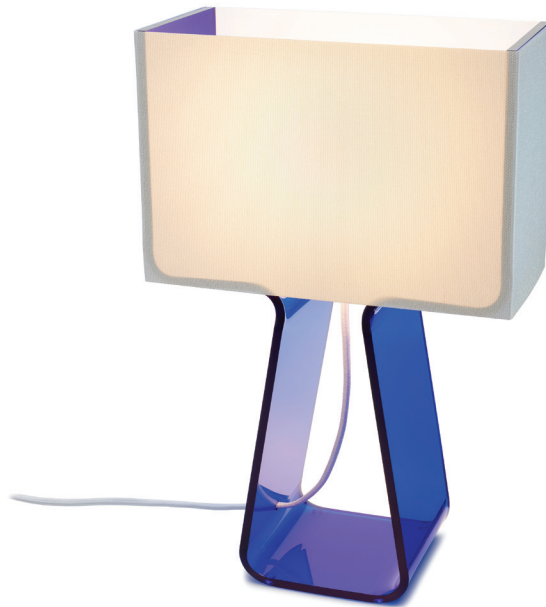

TUBE TOP COLORS

DESCRIPTION

A minimalist statement in form and proportion, Tube Top combines a transparent formed acrylic base to support its elegant mesh fabric shade in tension, steering away from conventional modes of construction. Its lightweight shade appears to float freely, gently tethered by its fabric cable.

FIXTURE TYPE

Table

LIGHT SOURCE

TT C: (1) Glossy White E12 candelabra base 60W G16½ bulb: 672 lm

PRODUCT CODES

Tube Top (Yellow):	TUBE 14 YEL
Tube Top (Bright Green):	TUBE 14 GRN
Tube Top (Ruby Red):	TUBE 14 RED
Tube Top (Hot Pink):	TUBE 14 PIN
Tube Top (Sky Blue):	TUBE 14 SKY
Tube Top (Cobalt Blue):	TUBE 14 BLU

LIGHT CONTROL

Full range dim (In-line rotary dimmer)

FEATURES

Full-range dimmer

SPECIFICATIONS

Voltage: 120V or 220V
Cable length: 6' (182cm)
1 year warranty

CERTIFICATIONS

PACKAGING WEIGHT AND DIMENSIONS

TT 14:	3.55LBS	16" X 11" X 5.5"
	1.6KGS	41cm X 28cm X 14cm

NOTES

Custom requests can be considered on volume orders

FINISHES

WHITE/
GREEN

WHITE/
HOT PINK

WHITE/
YELLOW

WHITE/
SKY BLUE

WHITE/
COBALT

WHITE/
RUBY RED

DIMENSIONS

TUBE TOP COLOR