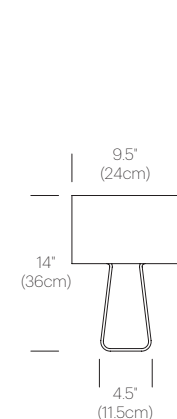

CERTIFICATIONS

PACKAGING WEIGHT AND DIMENSIONS

TT 14:	3.55LBS	16" X 11" X 5.5"
	1.6KGS	41cm X 28cm X 14cm
TT 21:	9.45LBS	23" X 16" X 8"
	4.3KGS	58cm X 41cm X 20cm
TT 27:	18.6LBS	29" X 21" X 12.5"
	8.4KGS	74cm X 53cm X 32cm

NOTES

Custom requests can be considered on volume orders

FINISHES

DIMENSIONS

TUBE TOP 14

TUBE TOP 21

TUBE TOP 27

TUBE TOP COLORS

TT 14:	3.55LBS	16" X 11" X 5.5"
	1.6KGS	41cm X 28cm X 14cm

NOTES

Custom requests can be considered on volume orders

FINISHES

WHITE/
GREEN

WHITE/
HOT PINK

WHITE/
YELLOW

WHITE/
SKY BLUE

WHITE/
COBALT

WHITE/
RUBY RED

DIMENSIONS

TUBE TOP COLOR