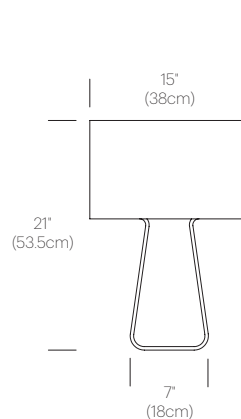

CERTIFICATIONS

PACKAGING WEIGHT AND DIMENSIONS

TT 14:	3.55LBS	16" X 11" X 5.5"
	1.6KGS	41cm X 28cm X 14cm
TT 21:	9.45LBS	23" X 16" X 8"
	4.3KGS	58cm X 41cm X 20cm
TT 27:	18.6LBS	29" X 21" X 12.5"
	8.4KGS	74cm X 53cm X 32cm

NOTES

Custom requests can be considered on volume orders

FINISHES

DIMENSIONS

TUBE TOP 14

TUBE TOP 21

TUBE TOP 27

TUBE TOP COLORS

TT 14:	3.55LBS	16" X 11" X 5.5"
	1.6KGS	41cm X 28cm X 14cm

NOTES

Custom requests can be considered on volume orders

FINISHES

WHITE/
GREEN

WHITE/
HOT PINK

WHITE/
YELLOW

WHITE/
SKY BLUE

WHITE/
COBALT

WHITE/
RUBY RED

DIMENSIONS

TUBE TOP COLOR