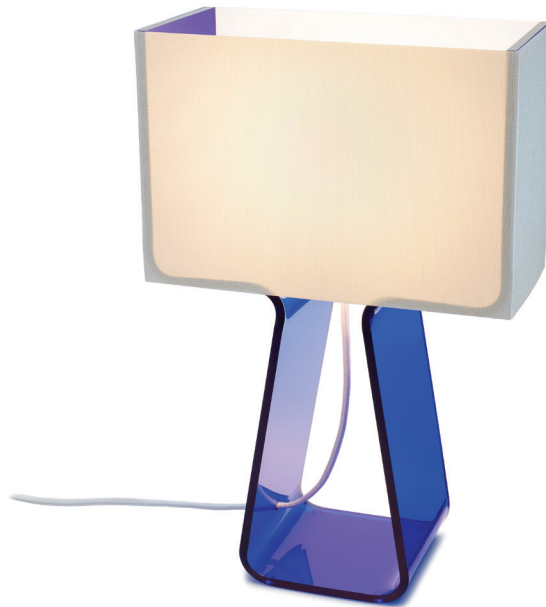

TUBE TOP COLORS

DESCRIPTION

A minimalist statement in form and proportion, Tube Top combines a transparent formed acrylic base to support its elegant mesh fabric shade in tension, steering away from conventional modes of construction. Its lightweight shade appears to float freely, gently tethered by its fabric cable.

FIXTURE TYPE

Table

LIGHT SOURCE

TT C: (1) Glossy White E12 candelabra base 60W G16½ bulb: 672 lm

PRODUCT CODES

Tube Top (Yellow):	TUBE 14 YEL
Tube Top (Bright Green):	TUBE 14 GRN
Tube Top (Ruby Red):	TUBE 14 RED
Tube Top (Hot Pink):	TUBE 14 PIN
Tube Top (Sky Blue):	TUBE 14 SKY
Tube Top (Cobalt Blue):	TUBE 14 BLU

TT 14:	3.55LBS	16" X 11" X 5.5"
	1.6KGS	41cm X 28cm X 14cm

NOTES

Custom requests can be considered on volume orders

FINISHES

WHITE/
GREEN

WHITE/
HOT PINK

WHITE/
YELLOW

WHITE/
SKY BLUE

WHITE/
COBALT

WHITE/
RUBY RED

DIMENSIONS

TUBE TOP COLOR