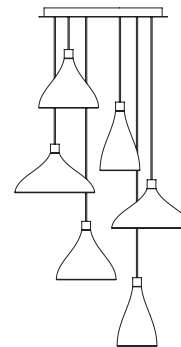

WHITE/
BRASS

BLACK/
BRASS

BRASS/
BRASS

CANOPY
WHITE

DIMENSIONS

CHANDELIER 3*

CHANDELIER 6

CHANDELIER CANOPY 17"

*FOR USE WITH CHANDELIER 3

XL CHANDELIER 3

XL CHANDELIER 6

CHANDELIER CANOPY 26"

PRODUCT CODES

Swell Chandelier 3 (White/Brass):	SWEL SNG NRW WHT/BRA
Swell Chandelier 3 (Black/Brass):	SWEL SNG NRW BLK/BRA
Swell Chandelier 3 (Brass/Brass):	SWEL SNG NRW BRA/BRA
Swell Chandelier 6 (White/Brass):	SWEL SNG MED WHT/BRA
Swell Chandelier 6 (Black/Brass):	SWEL SNG MED BLK/BRA
Swell Chandelier 6 (Brass/Brass):	SWEL SNG MED BRA/BRA
Swell Single XL Narrow (White/Brass):	SWEL SNG XL NRW WHT/BRA
Swell Single XL Narrow (Black/Brass):	SWEL SNG XL NRW BLK/BRA
Swell Single XL Narrow (Brass/Brass):	SWEL SNG XL NRW BRA/BRA
Swell Single XL Medium (White/Brass):	SWEL SNG XL MED WHT/BRA
Swell Single XL Medium (Black/Brass):	SWEL SNG XL MED BLK/BRA
Swell Single XL Medium (Brass/Brass):	SWEL SNG XL MED BRA/BRA
Swell Single XL Wide (White/Brass):	SWEL SNG XL WID WHT/BRA
Swell Single XL Wide (Black/Brass):	SWEL SNG XL WID BLK/BRA
Swell Single XL Wide (Brass/Brass):	SWEL SNG XL WID BRA/BRA
17" Chandelier Canopy:	CHND CAN 17
26" Chandelier Canopy:	CHND CAN 26

PACKAGING WEIGHT AND DIMENSIONS

Swell Single:	5.25LBS	15.5" X 16" X 14.5"
	2.4KGS	39cm X 41cm X 37cm
Swell XL Narrow:	6.6LBS	14" X 14" X 20"
	2.7KGS	36cm X 36cm X 51cm
Swell XL Medium:	7.6LBS	20" X 20" X 18"
	3.4KGS	51cm X 51cm X 46cm
Swell XL Wide:	10LBS	26" X 26" X 14"
	4.5KGS	66cm X 66cm X 36cm
Chandelier canopy 26":	30LBS	32" X 32" X 6"
	13.6KGS	81cm X 81cm X 15cm
Chandelier canopy 17":	15LBS	22" X 22" X 6"
	6.8KGS	56cm X 56cm X 15cm