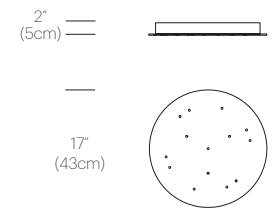

WHITE/
BRASS

BLACK/
BRASS

BRASS/
BRASS

CANOPY
WHITE

DIMENSIONS

CHANDELIER 3*

CHANDELIER 6

CHANDELIER CANOPY 17"

PACKAGING WEIGHT AND DIMENSIONS

Swell Single:	5.25LBS	15.5" X 16" X 14.5"
	2.4KGS	39cm X 41cm X 37cm
Swell XL Narrow:	6.6LBS	14" X 14" X 20"
	2.7KGS	36cm X 36cm X 51cm
Swell XL Medium:	7.6LBS	20" X 20" X 18"
	3.4KGS	51cm X 51cm X 46cm
Swell XL Wide:	10LBS	26" X 26" X 14"
	4.5KGS	66cm X 66cm X 36cm
Chandelier canopy 26":	30LBS	32" X 32" X 6"
	13.6KGS	81cm X 81cm X 15cm
Chandelier canopy 17":	15LBS	22" X 22" X 6"
	6.8KGS	56cm X 56cm X 15cm