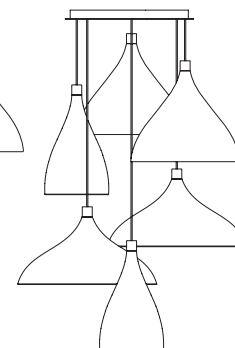

WHITE/
BRASS

BLACK/
BRASS

BRASS/
BRASS

CANOPY
WHITE

DIMENSIONS

CHANDELIER 3*

CHANDELIER 6

CHANDELIER CANOPY 17"

*FOR USE WITH CHANDELIER 3

XL CHANDELIER 3

XL CHANDELIER 6

CHANDELIER CANOPY 26"

PRODUCT CODES

Swell Chandelier 3 (White/Brass):	SWEL SNG NRW WHT/BRA
Swell Chandelier 3 (Black/Brass):	SWEL SNG NRW BLK/BRA
Swell Chandelier 3 (Brass/Brass):	SWEL SNG NRW BRA/BRA
Swell Chandelier 6 (White/Brass):	SWEL SNG MED WHT/BRA
Swell Chandelier 6 (Black/Brass):	SWEL SNG MED BLK/BRA
Swell Chandelier 6 (Brass/Brass):	SWEL SNG MED BRA/BRA
Swell Single XL Narrow (White/Brass):	SWEL SNG XL NRW WHT/BRA
Swell Single XL Narrow (Black/Brass):	SWEL SNG XL NRW BLK/BRA
Swell Single XL Narrow (Brass/Brass):	SWEL SNG XL NRW BRA/BRA
Swell Single XL Medium (White/Brass):	SWEL SNG XL MED WHT/BRA
Swell Single XL Medium (Black/Brass):	SWEL SNG XL MED BLK/BRA
Swell Single XL Medium (Brass/Brass):	SWEL SNG XL MED BRA/BRA
Swell Single XL Wide (White/Brass):	SWEL SNG XL WID WHT/BRA
Swell Single XL Wide (Black/Brass):	SWEL SNG XL WID BLK/BRA
Swell Single XL Wide (Brass/Brass):	SWEL SNG XL WID BRA/BRA
17" Chandelier Canopy:	CHND CAN 17
26" Chandelier Canopy:	CHND CAN 26

PACKAGING WEIGHT AND DIMENSIONS

Swell Single:	5.25LBS	15.5" X 16" X 14.5"
	2.4KGS	39cm X 41cm X 37cm
Swell XL Narrow:	6.6LBS	14" X 14" X 20"
	2.7KGS	36cm X 36cm X 51cm
Swell XL Medium:	7.6LBS	20" X 20" X 18"
	3.4KGS	51cm X 51cm X 46cm
Swell XL Wide:	10LBS	26" X 26" X 14"
	4.5KGS	66cm X 66cm X 36cm
Chandelier canopy 26":	30LBS	32" X 32" X 6"
	13.6KGS	81cm X 81cm X 15cm
Chandelier canopy 17":	15LBS	22" X 22" X 6"
	6.8KGS	56cm X 56cm X 15cm