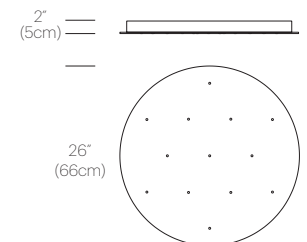

WHITE/
BRASS

BLACK/
BRASS

BRASS/
BRASS

CANOPY
WHITE

DIMENSIONS

CHANDELIER 3*

CHANDELIER 6

CHANDELIER CANOPY 17"

*FOR USE WITH CHANDELIER 3

XL CHANDELIER 3

XL CHANDELIER 6

CHANDELIER CANOPY 26"

PRODUCT CODES

Swell Chandelier 3 (White/Brass):	SWEL SNG NRW WHT/BRA
Swell Chandelier 3 (Black/Brass):	SWEL SNG NRW BLK/BRA
Swell Chandelier 3 (Brass/Brass):	SWEL SNG NRW BRA/BRA
Swell Chandelier 6 (White/Brass):	SWEL SNG MED WHT/BRA
Swell Chandelier 6 (Black/Brass):	SWEL SNG MED BLK/BRA
Swell Chandelier 6 (Brass/Brass):	SWEL SNG MED BRA/BRA
Swell Single XL Narrow (White/Brass):	SWEL SNG XL NRW WHT/BRA
Swell Single XL Narrow (Black/Brass):	SWEL SNG XL NRW BLK/BRA
Swell Single XL Narrow (Brass/Brass):	SWEL SNG XL NRW BRA/BRA
Swell Single XL Medium (White/Brass):	SWEL SNG XL MED WHT/BRA
Swell Single XL Medium (Black/Brass):	SWEL SNG XL MED BLK/BRA
Swell Single XL Medium (Brass/Brass):	SWEL SNG XL MED BRA/BRA
Swell Single XL Wide (White/Brass):	SWEL SNG XL WID WHT/BRA
Swell Single XL Wide (Black/Brass):	SWEL SNG XL WID BLK/BRA
Swell Single XL Wide (Brass/Brass):	SWEL SNG XL WID BRA/BRA
17" Chandelier Canopy:	CHND CAN 17
26" Chandelier Canopy:	CHND CAN 26

PACKAGING WEIGHT AND DIMENSIONS

Swell Single:	5.25LBS	15.5" X 16" X 14.5"
	2.4KGS	39cm X 41cm X 37cm
Swell XL Narrow:	6.6LBS	14" X 14" X 20"
	2.7KGS	36cm X 36cm X 51cm
Swell XL Medium:	7.6LBS	20" X 20" X 18"
	3.4KGS	51cm X 51cm X 46cm
Swell XL Wide:	10LBS	26" X 26" X 14"
	4.5KGS	66cm X 66cm X 36cm
Chandelier canopy 26":	30LBS	32" X 32" X 6"
	13.6KGS	81cm X 81cm X 15cm
Chandelier canopy 17":	15LBS	22" X 22" X 6"
	6.8KGS	56cm X 56cm X 15cm