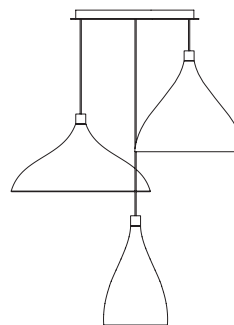

WHITE/
BRASS

BLACK/
BRASS

BRASS/
BRASS

CANOPY
WHITE

DIMENSIONS

CHANDELIER 3*

CHANDELIER 6

CHANDELIER CANOPY 17"

*FOR USE WITH CHANDELIER 3

XL CHANDELIER 3

XL CHANDELIER 6

CHANDELIER CANOPY 26"

PRODUCT CODES

Swell Chandelier 3 (White/Brass):	SWEL SNG NRW WHT/BRA
Swell Chandelier 3 (Black/Brass):	SWEL SNG NRW BLK/BRA
Swell Chandelier 3 (Brass/Brass):	SWEL SNG NRW BRA/BRA
Swell Chandelier 6 (White/Brass):	SWEL SNG MED WHT/BRA
Swell Chandelier 6 (Black/Brass):	SWEL SNG MED BLK/BRA
Swell Chandelier 6 (Brass/Brass):	SWEL SNG MED BRA/BRA
Swell Single XL Narrow (White/Brass):	SWEL SNG XL NRW WHT/BRA
Swell Single XL Narrow (Black/Brass):	SWEL SNG XL NRW BLK/BRA
Swell Single XL Narrow (Brass/Brass):	SWEL SNG XL NRW BRA/BRA
Swell Single XL Medium (White/Brass):	SWEL SNG XL MED WHT/BRA
Swell Single XL Medium (Black/Brass):	SWEL SNG XL MED BLK/BRA
Swell Single XL Medium (Brass/Brass):	SWEL SNG XL MED BRA/BRA
Swell Single XL Wide (White/Brass):	SWEL SNG XL WID WHT/BRA
Swell Single XL Wide (Black/Brass):	SWEL SNG XL WID BLK/BRA
Swell Single XL Wide (Brass/Brass):	SWEL SNG XL WID BRA/BRA
17" Chandelier Canopy:	CHND CAN 17
26" Chandelier Canopy:	CHND CAN 26

PACKAGING WEIGHT AND DIMENSIONS

Swell Single:	5.25LBS	15.5" X 16" X 14.5"
	2.4KGS	39cm X 41cm X 37cm
Swell XL Narrow:	6.6LBS	14" X 14" X 20"
	2.7KGS	36cm X 36cm X 51cm
Swell XL Medium:	7.6LBS	20" X 20" X 18"
	3.4KGS	51cm X 51cm X 46cm
Swell XL Wide:	10LBS	26" X 26" X 14"
	4.5KGS	66cm X 66cm X 36cm
Chandelier canopy 26":	30LBS	32" X 32" X 6"
	13.6KGS	81cm X 81cm X 15cm
Chandelier canopy 17":	15LBS	22" X 22" X 6"
	6.8KGS	56cm X 56cm X 15cm