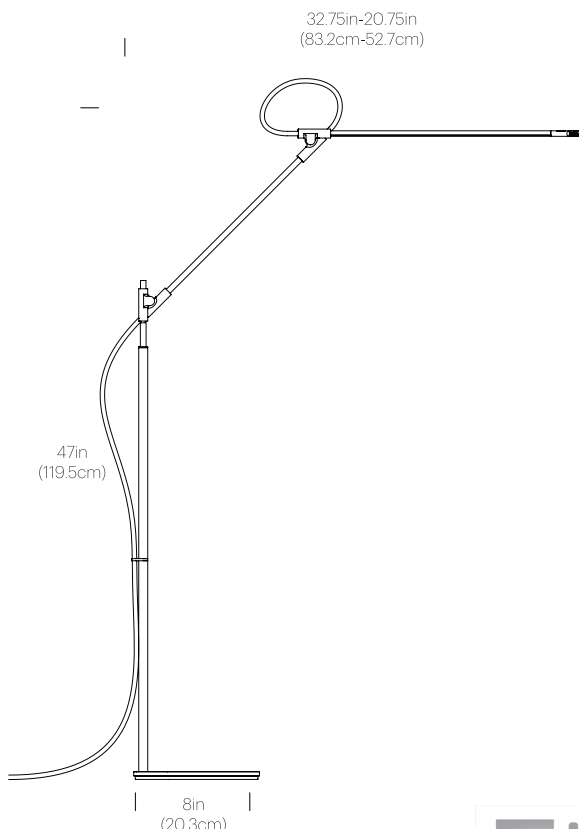

SUPERLIGHT FLOOR

DESCRIPTION

Superlight balances the demands of both workplace and home with a combination of minimal form and maximal function. Superlight is a task light reduced to its essence. A gestural line in space resulting in a precise yet playful structure defying gravity with an appearance of near weightlessness. Superlight achieves fluid, sweeping movement in every direction with a full 3-axis range of motion providing warm, glare-free LED light exactly where you need it. Superlight is available as a desk, floor, wall, clamp or grommet mounted fixture.

FEATURES

- 3-axis rotation at each joint
- Ultra-light minimal frame
- Felt base pad
- Advanced LED array eliminates multiple shadows
- Ships flat-packed

SPECIFICATIONS

- Voltage: 120-240V 50-60Hz
- Power consumption: 8.5W
- Color temperature: 3000K
- Luminosity: 700 Lumens
- Luminaire efficacy: 81 Lumens/watt
- Color rendition index: 85+
- 50K hour lifespan
- Cable length: 9' (274cm)
- Global multi-plug adapter available
- Title 20 compliant
- 1 year warranty
- Patent pending

CERTIFICATIONS

PACKAGING WEIGHT AND DIMENSIONS

Superlight Floor:	12.5LBS	28" X 9" X 3.5"
	5.7KGS	71cm X 23cm X 9cm

NOTES

Custom requests can be considered on volume orders

FINISHES

WHITE

BLACK

CHARCOAL

DIMENSIONS

SUPERLIGHT FLOOR

Pablo

425 Peachtree Hills Ave. NE #3 Atlanta, GA 30305
404.876.1064 sales@illumco.com