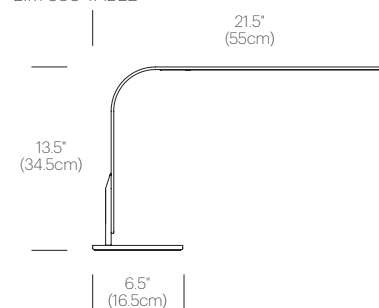

DIMENSIONS

LIM 360 TABLE