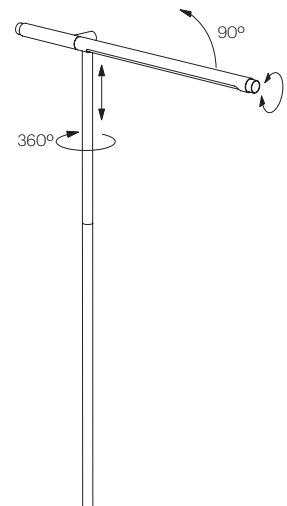

DIMENSIONS

BRAZO FLOOR

Pablo

illumination
425 Peachtree Hills Ave. NE #3 Atlanta, GA 30305
404.876.1064   sales@illumco.com