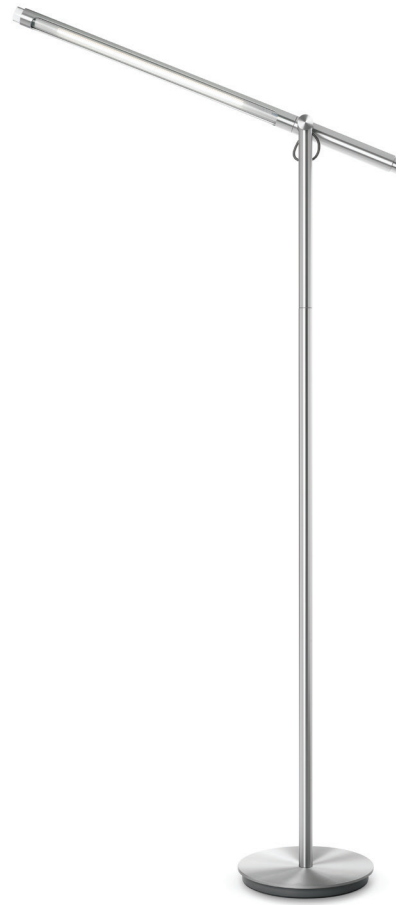

BRAZO FLOOR

DESCRIPTION

Brazo's precision machined aluminum construction allows for optimal task lighting control with 360° adjustability and 90° tilt. Brazo features a luminous and energy-efficient LED light source which can be dialed to any desired beam-spread and brightness depending on the task.

LIGHT CONTROL

Full range dim (rotary dimmer)

FEATURES

- 360° arm rotation
- 90° arm tilt
- Calibrated light focus control
- Height adjustable
- Advanced LED array eliminates multiple shadows
- Ships flat-packed
- 97% recyclable

SPECIFICATIONS

- Voltage: 120-240V 50-60Hz
- Power Consumption: 9W
- Color temperature: 3000K
- Luminosity: 450 Lumens
- Luminaire efficacy: 50 Lumens/Watt
- Color Rendition Index: 85 CRI
- Title 20 compliant
- 50K hour lifespan
- Cable length: 8' (244cm)
- Global multi-plug adapter available
- 1 year warranty

CERTIFICATIONS

PACKAGING WEIGHT AND DIMENSIONS

BRAZO FLOOR:	15.55LBS	39" X 11" X 5"
	7.1KGS	99cm X 28cm X 13cm

NOTES

Custom requests can be considered on volume orders

FINISHES

SILVER BLACK WHITE BRONZE

DIMENSIONS