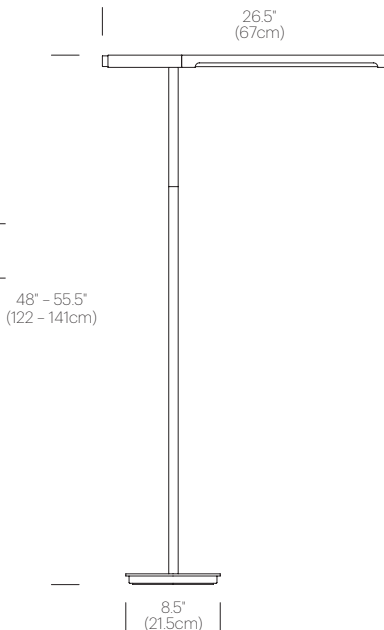

DIMENSIONS

BRAZO FLOOR

Pablo

illumination
425 Peachtree Hills Ave. NE #3 Atlanta, GA 30305
404.876.1064   sales@illumco.com