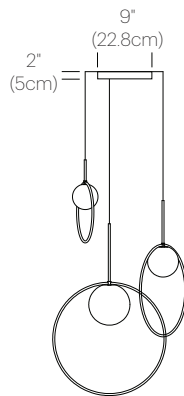

BOLA HALO MULTI-LIGHT

DESCRIPTION

Bola's elegant reflective ring and globe design can be suspended in a variety of custom arrangements in round and liner configurations. With Bola Multi-Light, up to 12 lamps can be grouped together in a variety of mixed ring sizes to form stunning luminaire displays. Both size and shape of the grouping is controlled by lamp quantity and positioning relative to the Multi-Light canopy. Swag mounts are provided to extend the lights out into space along with an ample cord length of 8.9' (270cm) to offer a wide array of unique solution.

1550 Lumens (22")

Luminaire Efficacy: 57 Lumens/Watt

Color Rendition Index: 95 CRI

50K hour lifespan

Cord Length: 8.9' (2.7m) (Field cuttable)

CERTIFICATIONS

PACKAGING WEIGHT AND DIMENSIONS

BOLA 12 HALO	4LBS	13.25" X 13" X 7.25"
	1.8KG	34cm X 33cm X 18cm
BOLA 18 HALO	5.7LBS	18" X 18" X 8.5"
	2.6KG	46cm X 46cm X 22cm
BOLA 22 HALO	8.2LBS	22" X 22" X 10.5"
	3.7KG	56cm X 56cm X 27cm
BOLA CAN 9	3.5LBS	9.25" X 9.25" X 2.25"
	1.6KG	24cm X 24cm X 5.7cm
BOLA CAN 12	6LBS	22" X 22" X 10.5"
	2.7KG	31cm X 31cm X 5.7cm

BLACK

DIMENSIONS

BOLA HALO MULTI-LIGHT
12, 18, 22

BOLA HALO MULTI-LIGHT
12, 18, 18, 22

BOLA HALO MULTI-LIGHT
12, 18, 18, 22, 22

BOLA HALO MULTI-LIGHT
12, 18, 22 (x2)

BOLA HALO MULTI-LIGHT
12, 18, 22 (x4)

BOLA HALO MULTI-LIGHT
CANOPY