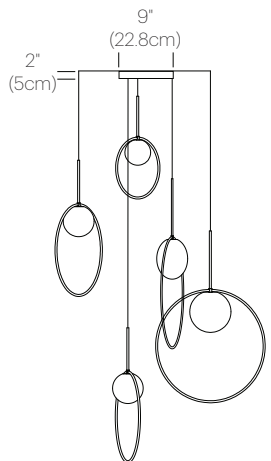

BOLA HALO MULTI-LIGHT

DESCRIPTION

Bola's elegant reflective ring and globe design can be suspended in a variety of custom arrangements in round and liner configurations. With Bola Multi-Light, up to 12 lamps can be grouped together in a variety of mixed ring sizes to form stunning luminaire displays. Both size and shape of the grouping is controlled by lamp quantity and positioning relative to the Multi-Light canopy. Swag mounts are provided to extend the lights out into space along with an ample cord length of 8.9' (270cm) to offer a wide array of unique solution.

9" Multi-Light Canopy :	BOLA CAN 9 WHT
12" Multi-Light Canopy :	BOLA CAN 12 WHT
9" Multi-Light Canopy :	BOLA CAN 9 BLK
12" Multi-Light Canopy :	BOLA CAN 12 BLK

LIGHT CONTROL

Hard-wired, dimmable

ELV or 0-10v Recommended

1550 Lumens (22")

Luminaire Efficacy: 57 Lumens/Watt

Color Rendition Index: 95 CRI

50K hour lifespan

Cord Length: 8.9' (2.7m) (Field cuttable)

CERTIFICATIONS

PACKAGING WEIGHT AND DIMENSIONS

BOLA 12 HALO	4LBS	13.25" X 13" X 7.25"
	1.8KG	34cm X 33cm X 18cm
BOLA 18 HALO	5.7LBS	18" X 18" X 8.5"
	2.6KG	46cm X 46cm X 22cm
BOLA 22 HALO	8.2LBS	22" X 22" X 10.5"
	3.7KG	56cm X 56cm X 27cm
BOLA CAN 9	3.5LBS	9.25" X 9.25" X 2.25"
	1.6KG	24cm X 24cm X 5.7cm
BOLA CAN 12	6LBS	22" X 22" X 10.5"
	2.7KG	31cm X 31cm X 5.7cm

BLACK

DIMENSIONS

BOLA HALO MULTI-LIGHT
12, 18, 22

BOLA HALO MULTI-LIGHT
12, 18, 18, 22

BOLA HALO MULTI-LIGHT
12, 18, 18, 22, 22

BOLA HALO MULTI-LIGHT
12, 18, 22 (x2)

BOLA HALO MULTI-LIGHT
12, 18, 22 (x4)

BOLA HALO MULTI-LIGHT
CANOPY