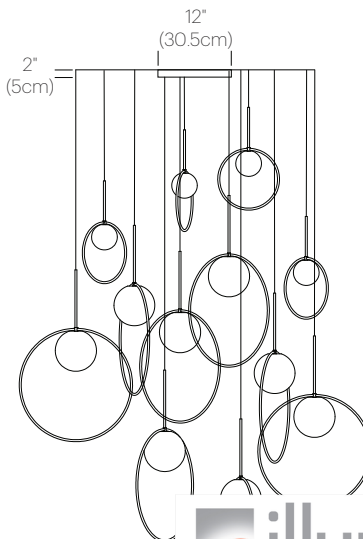

BOLA HALO MULTI-LIGHT

DESCRIPTION

Bola's elegant reflective ring and globe design can be suspended in a variety of custom arrangements in round and liner configurations. With Bola Multi-Light, up to 12 lamps can be grouped together in a variety of mixed ring sizes to form stunning luminaire displays. Both size and shape of the grouping is controlled by lamp quantity and positioning relative to the Multi-Light canopy. Swag mounts are provided to extend the lights out into space along with an ample cord length of 8.9' (270cm) to offer a wide array of unique solution.

9" Multi-Light Canopy :	BOLA CAN 9 WHT
12" Multi-Light Canopy :	BOLA CAN 12 WHT
9" Multi-Light Canopy :	BOLA CAN 9 BLK
12" Multi-Light Canopy :	BOLA CAN 12 BLK

LIGHT CONTROL

Hard-wired, dimmable

ELV or 0-10v Recommended

1550 Lumens (22")

Luminaire Efficacy: 57 Lumens/Watt

Color Rendition Index: 95 CRI

50K hour lifespan

Cord Length: 8.9' (2.7m) (Field cuttable)

CERTIFICATIONS

PACKAGING WEIGHT AND DIMENSIONS

BOLA 12 HALO	4LBS	13.25" X 13" X 7.25"
	1.8KG	34cm X 33cm X 18cm
BOLA 18 HALO	5.7LBS	18" X 18" X 8.5"
	2.6KG	46cm X 46cm X 22cm
BOLA 22 HALO	8.2LBS	22" X 22" X 10.5"
	3.7KG	56cm X 56cm X 27cm
BOLA CAN 9	3.5LBS	9.25" X 9.25" X 2.25"
	1.6KG	24cm X 24cm X 5.7cm
BOLA CAN 12	6LBS	22" X 22" X 10.5"
	2.7KG	31cm X 31cm X 5.7cm

BLACK

DIMENSIONS

BOLA HALO MULTI-LIGHT
12, 18, 22

BOLA HALO MULTI-LIGHT
12, 18, 18, 22

BOLA HALO MULTI-LIGHT
12, 18, 18, 22, 22

BOLA HALO MULTI-LIGHT
12, 18, 22 (x2)

BOLA HALO MULTI-LIGHT
12, 18, 22 (x4)

BOLA HALO MULTI-LIGHT
CANOPY