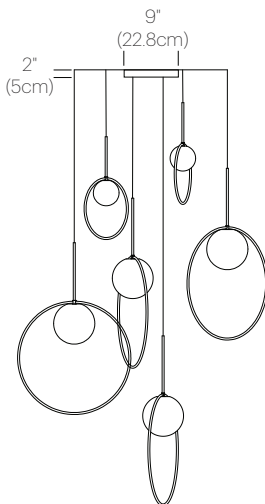

BOLA HALO MULTI-LIGHT

DESCRIPTION

Bola's elegant reflective ring and globe design can be suspended in a variety of custom arrangements in round and liner configurations. With Bola Multi-Light, up to 12 lamps can be grouped together in a variety of mixed ring sizes to form stunning luminaire displays. Both size and shape of the grouping is controlled by lamp quantity and positioning relative to the Multi-Light canopy. Swag mounts are provided to extend the lights out into space along with an ample cord length of 8.9' (270cm) to offer a wide array of unique solution.

9" Multi-Light Canopy :	BOLA CAN 9 WHT
12" Multi-Light Canopy :	BOLA CAN 12 WHT
9" Multi-Light Canopy :	BOLA CAN 9 BLK
12" Multi-Light Canopy :	BOLA CAN 12 BLK

LIGHT CONTROL

Hard-wired, dimmable

ELV or 0-10v Recommended

1550 Lumens (22")

Luminaire Efficacy: 57 Lumens/Watt

Color Rendition Index: 95 CRI

50K hour lifespan

Cord Length: 8.9' (2.7m) (Field cuttable)

CERTIFICATIONS

PACKAGING WEIGHT AND DIMENSIONS

BOLA 12 HALO	4LBS	13.25" X 13" X 7.25"
	1.8KG	34cm X 33cm X 18cm
BOLA 18 HALO	5.7LBS	18" X 18" X 8.5"
	2.6KG	46cm X 46cm X 22cm
BOLA 22 HALO	8.2LBS	22" X 22" X 10.5"
	3.7KG	56cm X 56cm X 27cm
BOLA CAN 9	3.5LBS	9.25" X 9.25" X 2.25"
	1.6KG	24cm X 24cm X 5.7cm
BOLA CAN 12	6LBS	22" X 22" X 10.5"
	2.7KG	31cm X 31cm X 5.7cm

BLACK

DIMENSIONS

BOLA HALO MULTI-LIGHT
12, 18, 22

BOLA HALO MULTI-LIGHT
12, 18, 18, 22

BOLA HALO MULTI-LIGHT
12, 18, 18, 22, 22

BOLA HALO MULTI-LIGHT
12, 18, 22 (x2)

BOLA HALO MULTI-LIGHT
12, 18, 22 (x4)

BOLA HALO MULTI-LIGHT
CANOPY