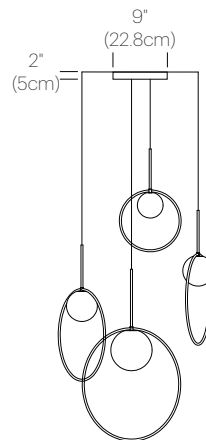

BOLA HALO MULTI-LIGHT

DESCRIPTION

Bola's elegant reflective ring and globe design can be suspended in a variety of custom arrangements in round and liner configurations. With Bola Multi-Light, up to 12 lamps can be grouped together in a variety of mixed ring sizes to form stunning luminaire displays. Both size and shape of the grouping is controlled by lamp quantity and positioning relative to the Multi-Light canopy. Swag mounts are provided to extend the lights out into space along with an ample cord length of 8.9' (270cm) to offer a wide array of unique solution.

9" Multi-Light Canopy :	BOLA CAN 9 WHT
12" Multi-Light Canopy :	BOLA CAN 12 WHT
9" Multi-Light Canopy :	BOLA CAN 9 BLK
12" Multi-Light Canopy :	BOLA CAN 12 BLK

LIGHT CONTROL

Hard-wired, dimmable

ELV or 0-10v Recommended

1550 Lumens (22")

Luminaire Efficacy: 57 Lumens/Watt

Color Rendition Index: 95 CRI

50K hour lifespan

Cord Length: 8.9' (2.7m) (Field cuttable)

CERTIFICATIONS

PACKAGING WEIGHT AND DIMENSIONS

BOLA 12 HALO	4LBS	13.25" X 13" X 7.25"
	1.8KG	34cm X 33cm X 18cm
BOLA 18 HALO	5.7LBS	18" X 18" X 8.5"
	2.6KG	46cm X 46cm X 22cm
BOLA 22 HALO	8.2LBS	22" X 22" X 10.5"
	3.7KG	56cm X 56cm X 27cm
BOLA CAN 9	3.5LBS	9.25" X 9.25" X 2.25"
	1.6KG	24cm X 24cm X 5.7cm
BOLA CAN 12	6LBS	22" X 22" X 10.5"
	2.7KG	31cm X 31cm X 5.7cm

BLACK

DIMENSIONS

BOLA HALO MULTI-LIGHT
12, 18, 22

BOLA HALO MULTI-LIGHT
12, 18, 18, 22

BOLA HALO MULTI-LIGHT
12, 18, 18, 22, 22

BOLA HALO MULTI-LIGHT
12, 18, 22 (x2)

BOLA HALO MULTI-LIGHT
12, 18, 22 (x4)

BOLA HALO MULTI-LIGHT
CANOPY