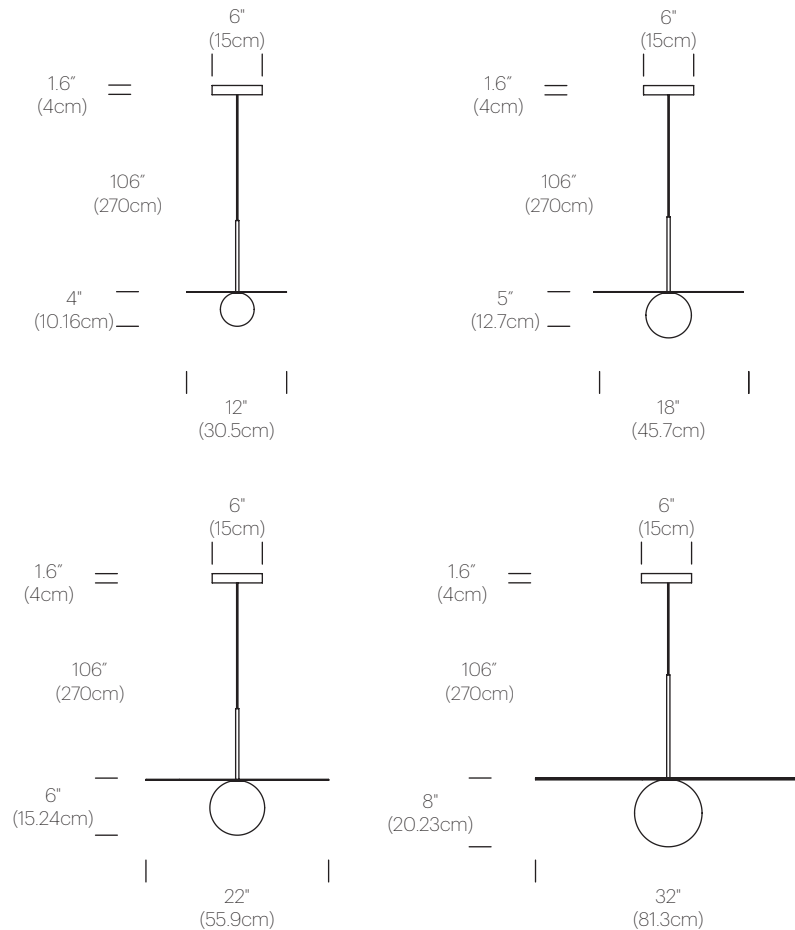

## DIMENSIONS

BOLA DISC 12, 18, 22, 32

Luminosity: 290Lm (12"), 290Lm (18"), 800Lm (22"), 1625Lm (32")

Luminaire Efficacy: 65 Lumens/Watt (average)

Color Rendition Index: 95 CRI

50K hour lifespan

Cord Length: 8.9' (2.7m) (Field cuttable)

1 year warranty

## PACKAGING WEIGHT AND DIMENSIONS

Bola Disc 12	4LBS	15" X 7"
(Steel Shade)	1.8KG	38cm X 18cm
Bola Disc 12	2.4LBS	15" X 7"
(White Aluminum Shade)	1.1KG	38cm X 18cm
Bola Disc 18	8.6LBS	20.75" X 8"
(Steel Shade)	3.9KG	53cm X 20cm
Bola Disc 18	6.75LBS	20.75" X 8"
(White Aluminum Shade)	3KG	53cm X 20cm
Bola Disc 22	12.25LBS	24" X 10"
(Steel Shade)	5.6KG	61cm X 25cm
Bola Disc 22	9LBS	24" X 10"
(White Aluminum Shade)	4.1KG	61cm X 25cm
Bola Disc 32	23.8LBS	34.5" X 10.5"
(Steel Shade)	10.8KG	87.6cm X 27cm
Bola Disc 32	17.5LBS	34.5" X 10.5"
(White Aluminum Shade)	7.9KG	87.6cm X 27cm