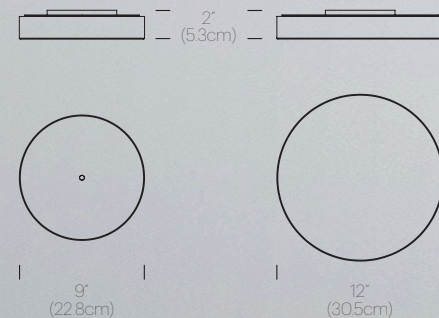

BOLA DISC MULTI-LIGHT

DESCRIPTION

Bola's elegant reflective disc and globe design can be suspended in a variety of custom arrangements in both round and linear configurations. With Bola Disc Multi-Light, up to 11 lamps can be grouped together in a variety of mixed disc sizes to form stunning luminaire displays. Both size and shape of the grouping is controlled by lamp quantity and positioning relative to the Multi-Light canopy. Swag mounts are provided to extend the lights out into space along with an ample cord length of 8.9' (2.7m) to offer a wide array of unique solutions.

CERTIFICATIONS

PACKAGING WEIGHTS AND DIMENSIONS

Multi-Light Canopy 9"	4.3LBS	12" X 12" X 6"
	2KG	30.5cm X 30.5cm X 15cm
Multi-Light Canopy 12"	6.6LBS	12" X 12" X 6"
	3KG	30.5cm X 30.5cm X 15cm

NOTES

Custom requests can be considered on volume orders

BOLA Multi-Light Canopy
Small (Ø9" OD) Up to 5

or

BOLA Multi-Light Canopy
Large (Ø12" OD) 6 to 11

2, 3, 4, 5, 6... 11

FINISHES

BOLA DISC

CANOPY

ROUND

MULTI-LIGHT CANOPY DIMENSIONS

LINEAR