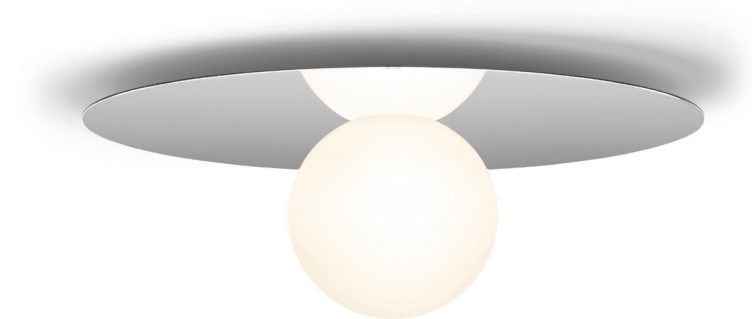

FINISHES

BOLA DISC

CHROME

BRASS

ROSE GOLD

GUNMETAL

MATTE BLACK

GLOSS WHITE

DIMENSIONS

BOLA DISC FLUSH 12, 18, 22, 32

LIGHT CONTROL

Hard-wired, 0-10V and ELV compatible

FEATURES

Shade Options: 12"(30cm), 18"(46cm), 22"(55cm), 32"(81.2cm)

SPECIFICATIONS

Voltage: 120-277V 50/60Hz
Power Consumption: 6W (12", 18"), 12W (22"), 20W (32")
Color Temperature: 2700K - 1800K (Warm Dim)
Note: 3000K CCT models and 2700 CCT models
Available Upon Request
Luminosity: 290Lm (12"), 290Lm (18"), 800Lm (22"), 1625Lm (32")
Luminaire Efficacy: 65 Lumens/Watt (average)
Color Rendition Index: 95 CRI
50K hour lifespan
Cord Length: 8.9' (2.7m) (Field cuttable)
1 year warranty

CERTIFICATIONS

Intertek

PACKAGING WEIGHT AND DIMENSIONS

Bola Disc 12	4LBS	15" X 15" X 7"
(Steel Shade)	1.8KG	38cm X 38cm X 18cm
Bola Disc 12	2.4LBS	15" X 15" X 7"
(White Aluminum Shade)	1.1KG	38cm X 38cm X 18cm
Bola Disc 18	8.6LBS	20.75" X 20.75" X 8"
(Steel Shade)	3.9KG	53cm X 53cm X 20cm
Bola Disc 18	6.75LBS	20.75" X 20.75" X 8"
(White Aluminum Shade)	3KG	53cm X 53cm X 20cm
Bola Disc 22	12.25LBS	24" X 24" X 10"
(Steel Shade)	5.6KG	61cm X 61cm X 25cm
Bola Disc 22	9LBS	24" X 24" X 10"
(White Aluminum Shade)	4.1KG	61cm X 61cm X 25cm
Bola Disc 32	23.8LBS	34.5" X 34.5" X 10.5"
(Steel Shade)	10.8KG	87.6cm X 87.6cm X 27cm
Bola Disc 32	17.5LBS	34.5" X 34.5" X 10.5"
(White Aluminum Shade)	7.9KG	87.6cm X 87.6cm X 27cm

NOTES

Custom requests can be considered on volume orders

Pablo

Pablo