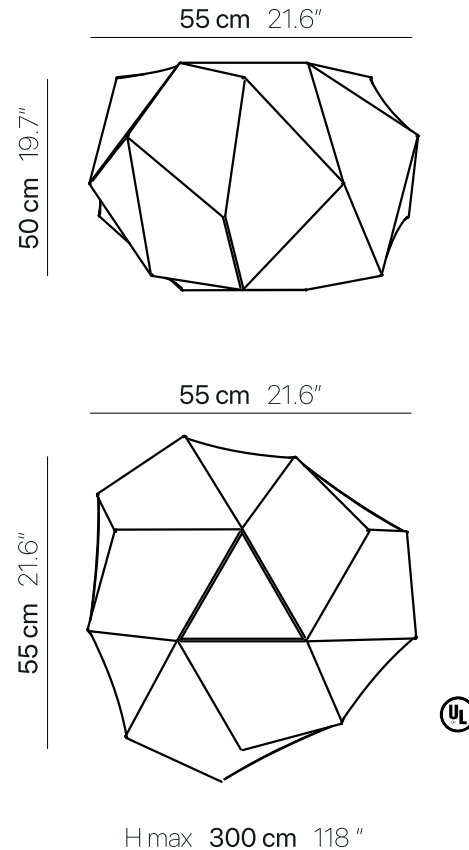

LIGHT SOURCE

1 x E26 LED 25W MAX

Suggested Specs: A21 Frosted

> 90 CRI | 3000K | Dimmable

Omni-directional | 1600+ Lumens

SPECIFICATIONS & TECHNICAL NOTES

UL Listed

Made in France. Constructed in fireproof PVC.

Mounts directly to a standard Junction box.

Cable length max. 10' (field adjustable)

PRODUCT CODES

WHITE OA-F.QUARTZ

DIAGRAM

uplight group.

Uplight Group, LLC 1835 NE Miami Gardens Dr. N. Miami Beach, FL 33179
Tel. +1.305.621.9602 sales@uplightgroup.com www.uplightgroup.com