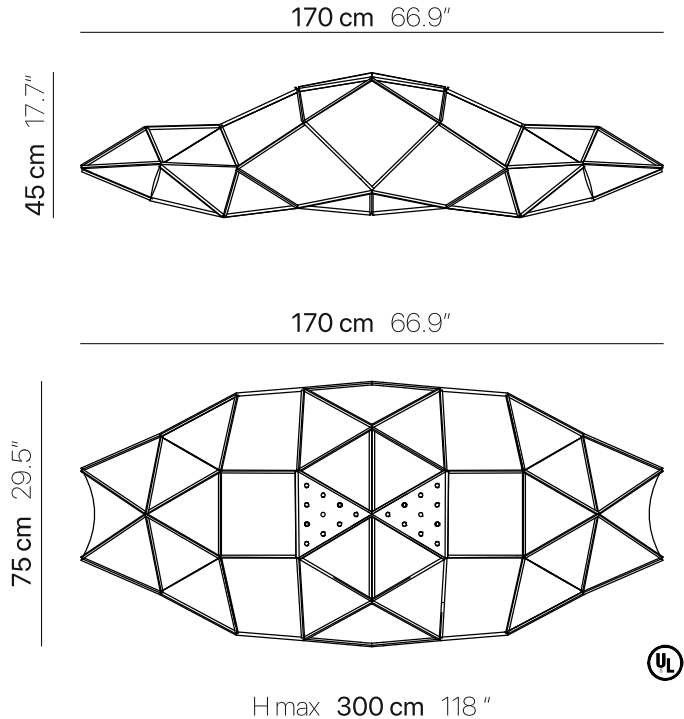

LIGHT SOURCE

1 x E26 LED 25W MAX

Suggested Specs: A21 Frosted

> 90 CRI | 3000K | Dimmable

Omni-directional | 1600+ Lumens

SPECIFICATIONS & TECHNICAL NOTES

UL Listed

Made in France. Constructed in fireproof PVC.

Mounts directly to a standard Junction box.

Cable length max. 10' (field adjustable)

PRODUCT CODES

WHITE OA-F.EMERAUDE

DIAGRAM

uplight group.

Uplight Group, LLC 1835 NE Miami Gardens Dr. N. Miami Beach, FL 33179
Tel. +1.305.621.9602 sales@uplightgroup.com www.uplightgroup.com