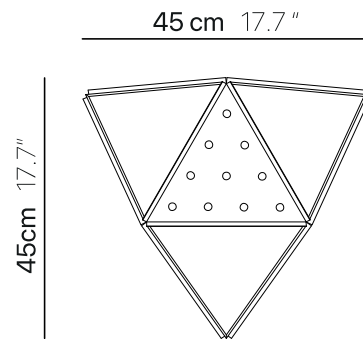

Mounts directly to a standard Junction box.

Cable length max. 10' (field adjustable)

PRODUCT CODES

WHITE OA-F.DIAMANT

DIAGRAM

H max 300 cm 118"

uplight group.

Uplight Group, LLC 1835 NE Miami Gardens Dr. N. Miami Beach, FL 33179
Tel. +1.305.621.9602 sales@uplightgroup.com www.uplightgroup.com