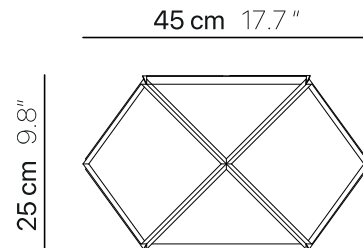

Mounts directly to a standard Junction box.

Cable length max. 10' (field adjustable)

PRODUCT CODES

WHITE OA-F.DIAMANT

DIAGRAM

H max 300 cm 118"

uplight group.

Uplight Group, LLC 1835 NE Miami Gardens Dr. N. Miami Beach, FL 33179
Tel. +1.305.621.9602 sales@uplightgroup.com www.uplightgroup.com