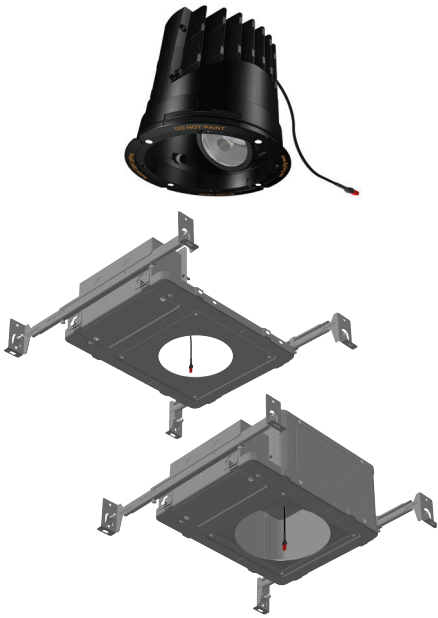

400 Series Recessed LED

NEW CONSTRUCTION

400 – ADJUSTABLE LED

- IC Rated / Airtight / Chicago Plenum* Rated (*with optional CP mounting frame)
- 2019 CA JA8 Compliant
- Fully adjustable (0-35° vertical / 360° horizontal) for general, accent and wall wash* lighting applications (*with optional WW-4 wall wash accessory)
- 4-7/8" maximum* overall height (*with 1/2" ceiling material)
- 5-3/8" overall height (with optional CP mounting frame)
- Accommodates ceiling thicknesses ranging from 1/2" – 5-1/2" without affecting aiming or adjustment
- 3000K 92+ CRI White LED delivers up to 1077 lumens at 14.0 watts
- 3000-1800K 97+ CRI and 2800-2200K 95+ CRI Warm Dim LED options deliver up to 813 lumens at 14.6 watts
- Four beam spread options: 10°, 15°, 25°, and 40°
- Five interchangeable beam enhancing lenses
- Three interchangeable color filtering lenses
- Ten Dimming Driver options
- Works with all **400 Series** flanged and flangeless trims

© 2022 No. 8 Lighting

02/2022

93101-02

400 Series – Recessed LED

REMODEL

400-R – ADJUSTABLE LED

- IC Rated and Airtight
- 2019 CA JA8 Compliant
- Fully adjustable (0-35° vertical / 360° horizontal) for general, accent and wall wash* lighting applications (*with optional WW-4 wall wash accessory)
- 4-7/8" maximum* overall height (*with 1/2" ceiling material)
- Accommodates ceiling thicknesses ranging from 1/2" – 5-1/2" without affecting aiming or adjustment
- 3000K 92+ CRI White LED delivers up to 1077 lumens at 14.0 watts
- 3000-1800K 97+ CRI and 2800-2200K 95+ CRI Warm Dim LED options deliver up to 813 lumens at 14.6 watts
- Four beam spread options: 10°, 15°, 25°, and 40°
- Five interchangeable beam enhancing lenses
- Three interchangeable color filtering lenses
- Ten Integral and Two Remote Dimming Driver options
- Works with all **400 Series** flanged and flangeless trims