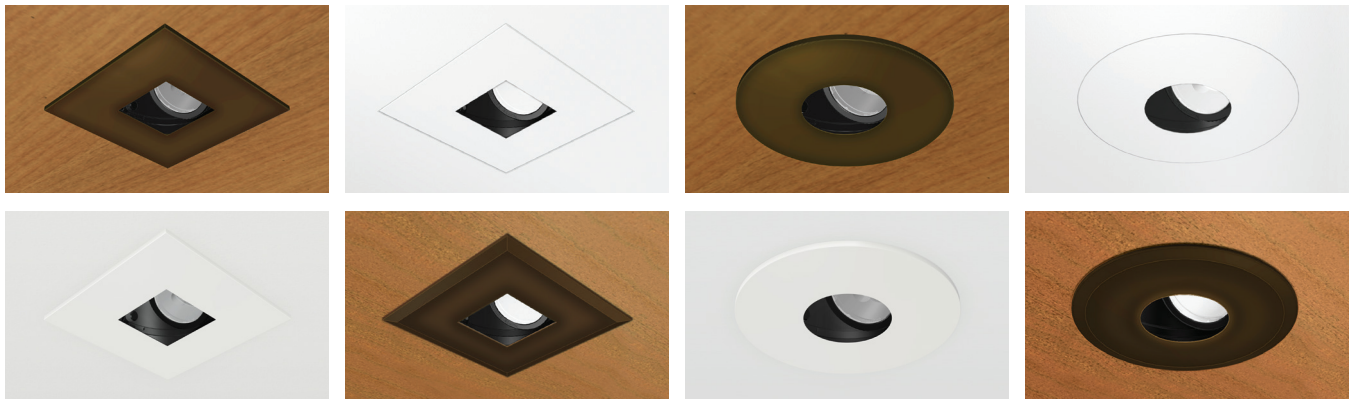

400 Series Recessed LED

NEW CONSTRUCTION

400 – ADJUSTABLE LED

- IC Rated / Airtight / Chicago Plenum* Rated (*with optional CP mounting frame)
- 2019 CA JA8 Compliant
- Fully adjustable (0-35° vertical / 360° horizontal) for general, accent and wall wash* lighting applications (*with optional WW-4 wall wash accessory)
- 4-7/8" maximum* overall height (*with 1/2" ceiling material)
- 5-3/8" overall height (with optional CP mounting frame)
- Accommodates ceiling thicknesses ranging from 1/2" – 5-1/2" without affecting aiming or adjustment
- 3000K 92+ CRI White LED delivers up to 1077 lumens at 14.0 watts
- 3000-1800K 97+ CRI and 2800-2200K 95+ CRI Warm Dim LED options deliver up to 813 lumens at 14.6 watts
- Four beam spread options: 10°, 15°, 25°, and 40°
- Five interchangeable beam enhancing lenses
- Three interchangeable color filtering lenses
- Ten Dimming Driver options
- Works with all **400 Series** flanged and flangeless trims

© 2022 No. 8 Lighting

02/2022

93101-02

400 Series – Recessed LED

REMODEL

400-R – ADJUSTABLE LED

- IC Rated and Airtight
- 2019 CA JA8 Compliant
- Fully adjustable (0-35° vertical / 360° horizontal) for general, accent and wall wash* lighting applications (*with optional WW-4 wall wash accessory)
- 4-7/8" maximum* overall height (*with 1/2" ceiling material)
- Accommodates ceiling thicknesses ranging from 1/2" – 5-1/2" without affecting aiming or adjustment
- 3000K 92+ CRI White LED delivers up to 1077 lumens at 14.0 watts
- 3000-1800K 97+ CRI and 2800-2200K 95+ CRI Warm Dim LED options deliver up to 813 lumens at 14.6 watts
- Four beam spread options: 10°, 15°, 25°, and 40°
- Five interchangeable beam enhancing lenses
- Three interchangeable color filtering lenses
- Ten Integral and Two Remote Dimming Driver options
- Works with all **400 Series** flanged and flangeless trims