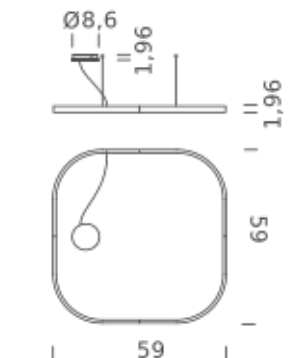

Codes

UZRQ1606G15WBO
UZRQ1606G15WNE
UZRQ1606G15WOR

Structure

matt white
matt black
matt gold

Certificazioni

SQUARE 59"X59" | DOWNLIGHT - 4000K

LAMPING

Source	Linear LED
Total power	77W
Emission	Diffused orientable
Switching	DALI 1-100%
Tension	110/240V
Color temperature	4000K
Luminous flux	5214lm
Typ CRI	90
IP class	IP40
Dimensions	59"x59"x1.9"
Materials	Aluminum
Notes	Round canopy with 1 x driver WALIMLED100/24 1 x dimmer interface WDIMDALIHP 1 x electrical cable 16.4' 4 x adjustable metal cable length 9.8' (including ceiling attachments). RAL 9005 black RAL 9016 white shipped assembled

Codes

UZRQ1606G15NBO
UZRQ1606G15NNE
UZRQ1606G15NOR

Structure

matt white
matt black
matt gold

Certificazioni

SQUARE 78.7"X78.7" | DOWNLIGHT - 2700K

LAMPING

Source	Linear LED
Total power	100W
Emission	Diffused orientable
Switching	DALI 1-100%
Tension	110/240V
Color temperature	2700K
Luminous flux	6098lm
Typ CRI	90
IP class	IP40
Dimensions	78.7"x78.7"x1.9"
Materials	Aluminum
Notes	Round canopy with 1 x driver WALIMLED100/24 1 x dimmer interface WDIMDALIHP 1 x electrical cable 16.4' 4 x adjustable metal cable length 9.8' (including ceiling attachments). RAL 9005 black RAL 9016 white shipped assembled

Codes

UZRQ1608G15DBO
UZRQ1608G15DNE
UZRQ1608G15DOR

Structure

matt white
matt black
matt gold

Certificazioni

SQUARE 78.7"X78.7" | DOWNLIGHT - 3000K

LAMPING

Source	Linear LED
Total power	100W
Emission	Diffused orientable
Switching	DALI 1-100%
Tension	110/240V
Color temperature	3000K
Luminous flux	6456lm
Typ CRI	90
IP class	IP40
Dimensions	78.7"x78.7"x1.9"
Materials	Aluminum
Notes	Round canopy with 1 x driver WALIMLED100/24 1 x dimmer interface WDIMDALIHP 1 x electrical cable 16.4' 4 x adjustable metal cable length 9.8' (including ceiling attachments). RAL 9005 black RAL 9016 white shipped assembled