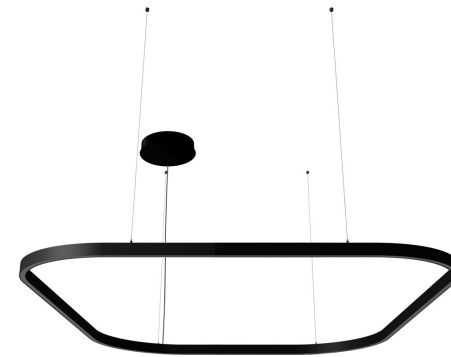

ZIRKOL – S

ZIRKOL-S is a family of polygonal suspension lamps suitable for general and decorative lighting.

Anodized aluminium body and opal screen for a homogeneous lighting.

Available as single direct light emission version with high flux and different colour temperatures.

Driver and dimmer interface included.

SQUARE 59"X59" | DOWNLIGHT - 2700K

LAMPING

Source	Linear LED
Total power	77W
Emission	Diffused oriented
Switching	DALI 1-100%
Tension	110/240V
Color temperature	2700K
Luminous flux	4432lm
Typ CRI	90
IP class	IP40
Dimensions	59"x59"x1.9"
Materials	Aluminum
Notes	Round canopy with 1 x driver WALIMLED100/24 1 x dimmer interface WDIMDALIHP 1 x electrical cable 16.4' 4 x adjustable metal cable length 9.8' (including ceiling attachments). RAL 9005 black RAL 9016 white shipped assembled

Codes

UZRQ1606G15DBO
UZRQ1606G15DNE
UZRQ1606G15DOR

Structure

matt white
matt black
matt gold

Certificazioni

SQUARE 59"X59" | DOWNLIGHT - 3000K

LAMPING

Source	Linear LED
Total power	77W
Emission	Diffused orientable
Switching	DALI 1-100%
Tension	110/240V
Color temperature	3000K
Luminous flux	4692lm
Typ CRI	90
IP class	IP40
Dimensions	59"x59"x1.9"
Materials	Aluminum
Notes	Round canopy with 1 x driver WALIMLED100/24 1 x dimmer interface WDIMDALIHP 1 x electrical cable 16.4' 4 x adjustable metal cable length 9.8' (including ceiling attachments). RAL 9005 black RAL 9016 white shipped assembled