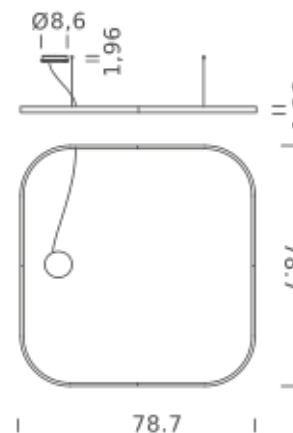

SQUARE 78.7"X78.7" | DOWNLIGHT - 3000K

LAMPING

Source	Linear LED
Total power	100W
Emission	Diffused orientable
Switching	DALI 1-100%
Tension	110/240V
Color temperature	3000K
Luminous flux	6456lm
Typ CRI	90
IP class	IP40
Dimensions	78.7"x78.7"x1.9"
Materials	Aluminum
Notes	Round canopy with 1 x driver WALIMLED100/24 | 1 x dimmer interface WDIMDALIHP | 1 x electrical cable 16.4' | 4 x adjustable metal cable length 9.8' (including ceiling attachments). RAL 9005 black | RAL 9016 white | shipped assembled

Codes

UZRQ1608G15WBO
UZRQ1608G15WNE
UZRQ1608G15WOR

Structure

matt white
matt black
matt gold

Certificazioni