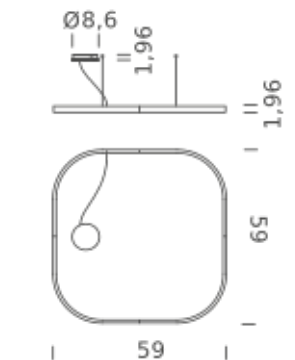

Driver and dimmer interface included.

SQUARE 59"X59" | DOWNLIGHT - 2700K

LAMPING

Source	Linear LED
Total power	77W
Emission	Diffused oriented
Switching	DALI 1-100%
Tension	110/240V
Color temperature	2700K
Luminous flux	4432lm
Typ CRI	90
IP class	IP40
Dimensions	59"x59"x1.9"
Materials	Aluminum
Notes	Round canopy with 1 x driver WALIMLED100/24 1 x dimmer interface WDIMDALIHP 1 x electrical cable 16.4' 4 x adjustable metal cable length 9.8' (including ceiling attachments). RAL 9005 black RAL 9016 white shipped assembled

Codes

UZRQ1606G15WBO
UZRQ1606G15WNE
UZRQ1606G15WOR

Structure

matt white
matt black
matt gold

Certificazioni

SQUARE 59"X59" | DOWNLIGHT - 4000K

LAMPING

Source	Linear LED
Total power	77W
Emission	Diffused orientable
Switching	DALI 1-100%
Tension	110/240V
Color temperature	4000K
Luminous flux	5214lm
Typ CRI	90
IP class	IP40
Dimensions	59"x59"x1.9"
Materials	Aluminum
Notes	Round canopy with 1 x driver WALIMLED100/24 1 x dimmer interface WDIMDALIHP 1 x electrical cable 16.4' 4 x adjustable metal cable length 9.8' (including ceiling attachments). RAL 9005 black RAL 9016 white shipped assembled

Codes

UZRQ1606G15NBO
UZRQ1606G15NNE
UZRQ1606G15NOR

Structure

matt white
matt black
matt gold

Certificazioni

SQUARE 78.7"X78.7" | DOWNLIGHT - 2700K

LAMPING

Source	Linear LED
Total power	100W
Emission	Diffused orientable
Switching	DALI 1-100%
Tension	110/240V
Color temperature	2700K
Luminous flux	6098lm
Typ CRI	90
IP class	IP40
Dimensions	78.7"x78.7"x1.9"
Materials	Aluminum
Notes	Round canopy with 1 x driver WALIMLED100/24 1 x dimmer interface WDIMDALIHP 1 x electrical cable 16.4' 4 x adjustable metal cable length 9.8' (including ceiling attachments). RAL 9005 black RAL 9016 white shipped assembled