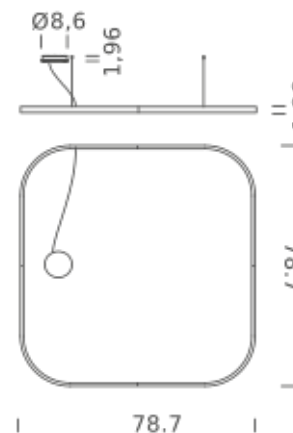

Driver and dimmer interface included.

SQUARE 59"X59" | DOWNLIGHT - 2700K

LAMPING

Source	Linear LED
Total power	77W
Emission	Diffused oriented
Switching	DALI 1-100%
Tension	110/240V
Color temperature	2700K
Luminous flux	4432lm
Typ CRI	90
IP class	IP40
Dimensions	59"x59"x1.9"
Materials	Aluminum
Notes	Round canopy with 1 x driver WALIMLED100/24 1 x dimmer interface WDIMDALIHP 1 x electrical cable 16.4' 4 x adjustable metal cable length 9.8' (including ceiling attachments). RAL 9005 black RAL 9016 white shipped assembled

Codes

UZRQ1606G15DBO
UZRQ1606G15DNE
UZRQ1606G15DOR

Structure

matt white
matt black
matt gold

Certificazioni

SQUARE 59"X59" | DOWNLIGHT - 3000K

LAMPING

Source	Linear LED
Total power	77W
Emission	Diffused orientable
Switching	DALI 1-100%
Tension	110/240V
Color temperature	3000K
Luminous flux	4692lm
Typ CRI	90
IP class	IP40
Dimensions	59"x59"x1.9"
Materials	Aluminum
Notes	Round canopy with 1 x driver WALIMLED100/24 1 x dimmer interface WDIMDALIHP 1 x electrical cable 16.4' 4 x adjustable metal cable length 9.8' (including ceiling attachments). RAL 9005 black RAL 9016 white shipped assembled

Codes

UZRQ1606G15WBO
UZRQ1606G15WNE
UZRQ1606G15WOR

Structure

matt white
matt black
matt gold

Certificazioni

SQUARE 59"X59" | DOWNLIGHT - 4000K

LAMPING

Source	Linear LED
Total power	77W
Emission	Diffused orientable
Switching	DALI 1-100%
Tension	110/240V
Color temperature	4000K
Luminous flux	5214lm
Typ CRI	90
IP class	IP40
Dimensions	59"x59"x1.9"
Materials	Aluminum
Notes	Round canopy with 1 x driver WALIMLED100/24 1 x dimmer interface WDIMDALIHP 1 x electrical cable 16.4' 4 x adjustable metal cable length 9.8' (including ceiling attachments). RAL 9005 black RAL 9016 white shipped assembled