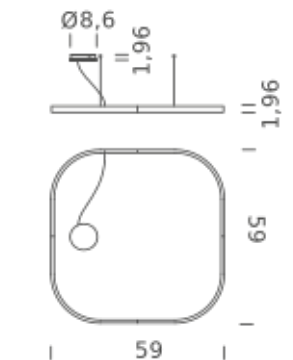

Codes

UZRQ1606G15NBO
UZRQ1606G15NNE
UZRQ1606G15NOR

Structure

matt white
matt black
matt gold

Certificazioni

SQUARE 78.7"X78.7" | DOWNLIGHT - 2700K

LAMPING

Source	Linear LED
Total power	100W
Emission	Diffused orientable
Switching	DALI 1-100%
Tension	110/240V
Color temperature	2700K
Luminous flux	6098lm
Typ CRI	90
IP class	IP40
Dimensions	78.7"x78.7"x1.9"
Materials	Aluminum
Notes	Round canopy with 1 x driver WALIMLED100/24 1 x dimmer interface WDIMDALIHP 1 x electrical cable 16.4' 4 x adjustable metal cable length 9.8' (including ceiling attachments). RAL 9005 black RAL 9016 white shipped assembled

Codes

UZRQ1608G15DBO
UZRQ1608G15DNE
UZRQ1608G15DOR

Structure

matt white
matt black
matt gold

Certificazioni

SQUARE 78.7"X78.7" | DOWNLIGHT - 3000K

LAMPING

Source	Linear LED
Total power	100W
Emission	Diffused orientable
Switching	DALI 1-100%
Tension	110/240V
Color temperature	3000K
Luminous flux	6456lm
Typ CRI	90
IP class	IP40
Dimensions	78.7"x78.7"x1.9"
Materials	Aluminum
Notes	Round canopy with 1 x driver WALIMLED100/24 1 x dimmer interface WDIMDALIHP 1 x electrical cable 16.4' 4 x adjustable metal cable length 9.8' (including ceiling attachments). RAL 9005 black RAL 9016 white shipped assembled

Codes

UZRQ1608G15WBO
UZRQ1608G15WNE
UZRQ1608G15WOR

Structure

matt white
matt black
matt gold

Certificazioni

SQUARE 78.7"X78.7" | DOWNLIGHT - 4000K

LAMPING

Source	Linear LED
Total power	100W
Emission	Diffused orientable
Switching	DALI 1-100%
Tension	110/240V
Color temperature	4000K
Luminous flux	7174lm
Typ CRI	90
IP class	IP40
Dimensions	78.7"x78.7"x1.9"
Materials	Aluminum
Notes	Round canopy with 1 x driver WALIMLED100/24 1 x dimmer interface WDIMDALIHP 1 x electrical cable 16.4' 4 x adjustable metal cable length 9.8' (including ceiling attachments). RAL 9005 black RAL 9016 white shipped assembled