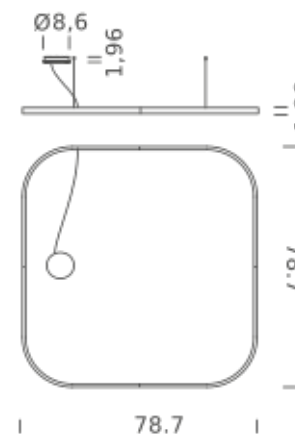

Driver and dimmer interface included.

SQUARE 59"X59" | DOWNLIGHT - 2700K

LAMPING

Source	Linear LED
Total power	77W
Emission	Diffused oriented
Switching	DALI 1-100%
Tension	110/240V
Color temperature	2700K
Luminous flux	4432lm
Typ CRI	90
IP class	IP40
Dimensions	59"x59"x1.9"
Materials	Aluminum
Notes	Round canopy with 1 x driver WALIMLED100/24 1 x dimmer interface WDIMDALIHP 1 x electrical cable 16.4' 4 x adjustable metal cable length 9.8' (including ceiling attachments). RAL 9005 black RAL 9016 white shipped assembled

Codes

UZRQ1606G15WBO
UZRQ1606G15WNE
UZRQ1606G15WOR

Structure

matt white
matt black
matt gold

Certificazioni

SQUARE 59"X59" | DOWNLIGHT - 4000K

LAMPING

Source	Linear LED
Total power	77W
Emission	Diffused orientable
Switching	DALI 1-100%
Tension	110/240V
Color temperature	4000K
Luminous flux	5214lm
Typ CRI	90
IP class	IP40
Dimensions	59"x59"x1.9"
Materials	Aluminum
Notes	Round canopy with 1 x driver WALIMLED100/24 1 x dimmer interface WDIMDALIHP 1 x electrical cable 16.4' 4 x adjustable metal cable length 9.8' (including ceiling attachments). RAL 9005 black RAL 9016 white shipped assembled

Codes

UZRQ1606G15NBO
UZRQ1606G15NNE
UZRQ1606G15NOR

Structure

matt white
matt black
matt gold

Certificazioni

SQUARE 78.7"X78.7" | DOWNLIGHT - 2700K

LAMPING

Source	Linear LED
Total power	100W
Emission	Diffused orientable
Switching	DALI 1-100%
Tension	110/240V
Color temperature	2700K
Luminous flux	6098lm
Typ CRI	90
IP class	IP40
Dimensions	78.7"x78.7"x1.9"
Materials	Aluminum
Notes	Round canopy with 1 x driver WALIMLED100/24 1 x dimmer interface WDIMDALIHP 1 x electrical cable 16.4' 4 x adjustable metal cable length 9.8' (including ceiling attachments). RAL 9005 black RAL 9016 white shipped assembled