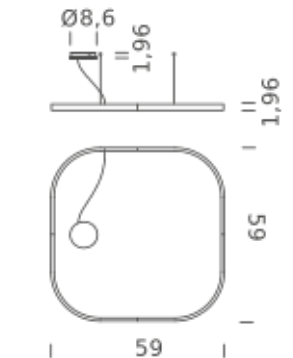

Driver and dimmer interface included.

SQUARE 59"X59" | DOWNLIGHT - 2700K

LAMPING

Source	Linear LED
Total power	77W
Emission	Diffused oriented
Switching	DALI 1-100%
Tension	110/240V
Color temperature	2700K
Luminous flux	4432lm
Typ CRI	90
IP class	IP40
Dimensions	59"x59"x1.9"
Materials	Aluminum
Notes	Round canopy with 1 x driver WALIMLED100/24 1 x dimmer interface WDIMDALIHP 1 x electrical cable 16.4' 4 x adjustable metal cable length 9.8' (including ceiling attachments). RAL 9005 black RAL 9016 white shipped assembled

Codes

UZRQ1606G15DBO
UZRQ1606G15DNE
UZRQ1606G15DOR

Structure

matt white
matt black
matt gold

Certificazioni

SQUARE 59"X59" | DOWNLIGHT - 3000K

LAMPING

Source	Linear LED
Total power	77W
Emission	Diffused orientable
Switching	DALI 1-100%
Tension	110/240V
Color temperature	3000K
Luminous flux	4692lm
Typ CRI	90
IP class	IP40
Dimensions	59"x59"x1.9"
Materials	Aluminum
Notes	Round canopy with 1 x driver WALIMLED100/24 1 x dimmer interface WDIMDALIHP 1 x electrical cable 16.4' 4 x adjustable metal cable length 9.8' (including ceiling attachments). RAL 9005 black RAL 9016 white shipped assembled

Codes

UZRQ1606G15WBO
UZRQ1606G15WNE
UZRQ1606G15WOR

Structure

matt white
matt black
matt gold

Certificazioni

SQUARE 59"X59" | DOWNLIGHT - 4000K

LAMPING

Source	Linear LED
Total power	77W
Emission	Diffused orientable
Switching	DALI 1-100%
Tension	110/240V
Color temperature	4000K
Luminous flux	5214lm
Typ CRI	90
IP class	IP40
Dimensions	59"x59"x1.9"
Materials	Aluminum
Notes	Round canopy with 1 x driver WALIMLED100/24 1 x dimmer interface WDIMDALIHP 1 x electrical cable 16.4' 4 x adjustable metal cable length 9.8' (including ceiling attachments). RAL 9005 black RAL 9016 white shipped assembled