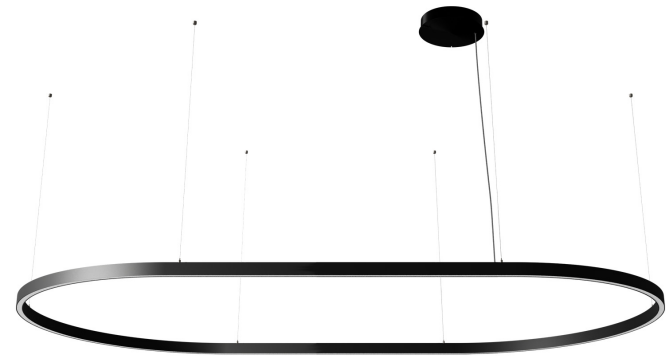

ZIRKOL – O

ZIRKOL -O is a family of oval suspension lamps suitable for general and decorative lighting.

Anodized aluminium body and opal screen for a homogeneous lighting.

Available as single direct light emission version with high flux and different colour temperatures.

Driver and dimmer interface included