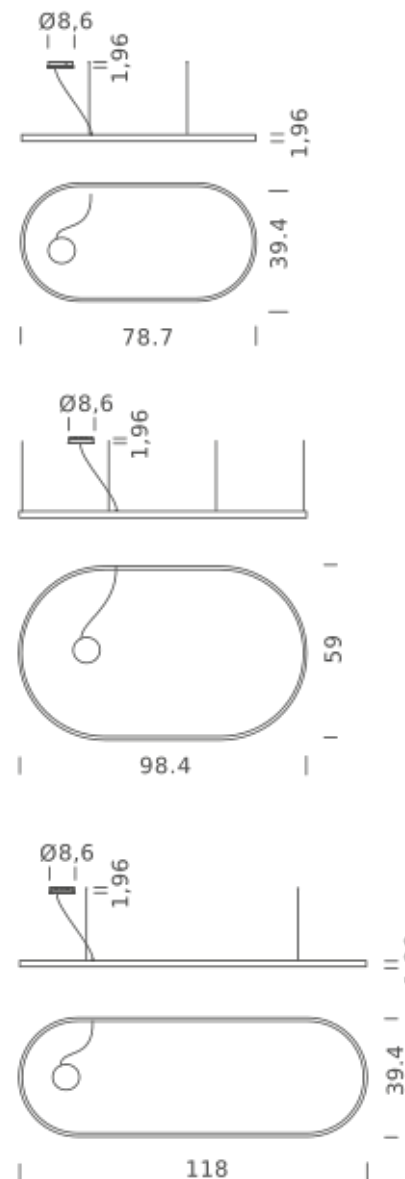

OVAL 118"X39.4" | DOWNLIGHT - 4000K

LAMPING

Source	Linear LED
Total power	98W
Emission	Diffused oriented
Switching	DALI 1-100%
Tension	110/240V
Color temperature	4000K
Luminous flux	6997lm
Typ CRI	90
IP class	IP40
Dimensions	118"x39.4"x1.9"
Materials	Aluminum
Notes	Round canopy with 1 x driver WALIMLED100/24 | 1 x dimmer interface WDIMDALIHP | 1 x electrical cable 16.4' | 4 x adjustable metal cable length 9.8' (including ceiling attachments). RAL 9005 black | RAL 9016 white | shipped assembled

Codes

UZRO16A30G15NBO
UZRO16A30G15NNE
UZRO16A30G15NOR

Structure

matt white
matt black
matt gold

Certificazioni