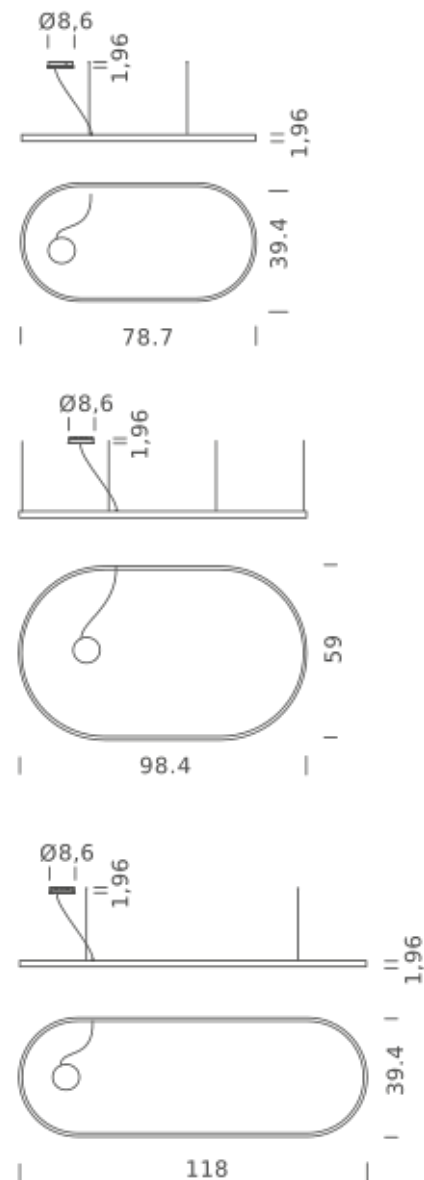

OVAL 118"X39.4" | DOWNLIGHT - 2700K

LAMPING

Source	Linear LED
Total power	98W
Emission	Diffused orientable
Switching	DALI 1-100%
Tension	110/240V
Color temperature	2700K
Luminous flux	5948lm
Typ CRI	90
IP class	IP40
Dimensions	118"x39.4"x1.9"
Materials	Aluminum
Notes	Round canopy with 1 x driver WALIMLED100/24 | 1 x dimmer interface WDIMDALIHP | 1 x electrical cable 16.4' | 4 x adjustable metal cable length 9.8' (including ceiling attachments). RAL 9005 black | RAL 9016 white | shipped assembled

Codes

UZRO16A30G15DBO
UZRO16A30G15DNE
UZRO16A30G15DOR

Structure

matt white
matt black
matt gold

Certificazioni