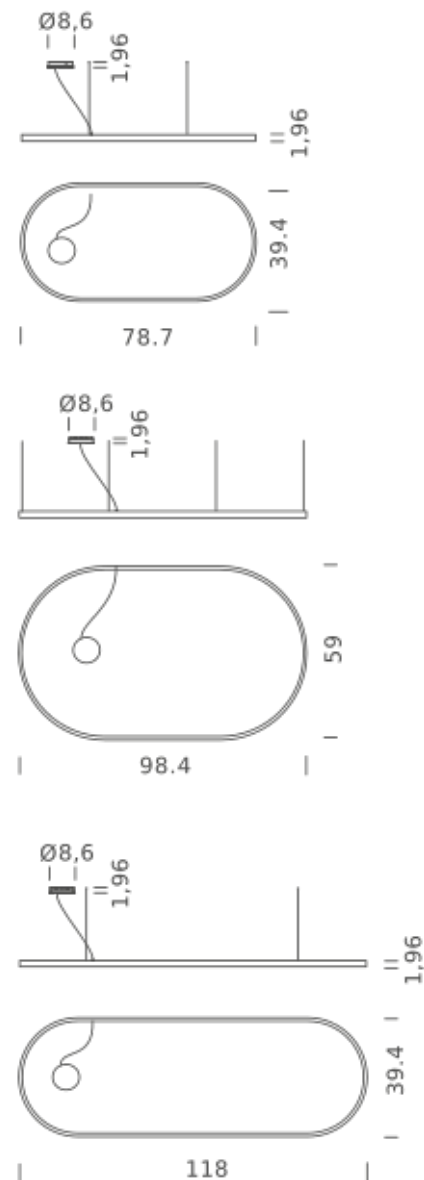

OVAL 118"X39.4" | DOWNLIGHT - 3000K

LAMPING

Source	Linear LED
Total power	98W
Emission	Diffused orientable
Switching	DALI 1-100%
Tension	110/240V
Color temperature	3000K
Luminous flux	6297lm
Typ CRI	90
IP class	IP40
Dimensions	118"x39.4"x1.9"
Materials	Aluminum
Notes	Round canopy with 1 x driver WALIMLED100/24 | 1 x dimmer interface WDIMDALIHP | 1 x electrical cable 16.4' | 4 x adjustable metal cable length 9.8' (including ceiling attachments). RAL 9005 black | RAL 9016 white | shipped assembled

Codes

UZRO16A30G15WBO
UZRO16A30G15WNE
UZRO16A30G15WOR

Structure

matt white
matt black
matt gold

Certificazioni