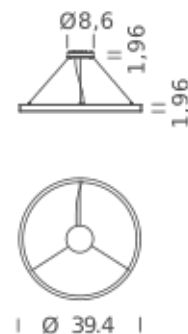

HOME 59" | DOWNLIGHT - 4000K

LAMPING

Source	Linear LED
Total power	68W
Emission	Diffused orientable
Switching	DALI 1-100%
Tension	110/240V
Color temperature	4000K
Luminous flux	4616lm
Typ CRI	90
IP class	IP40
Dimensions	ø59x1.9
Materials	Aluminum
Notes	Round canopy with 1 x driver WALIMLED100/24 | 1 x dimmer interface WDIMDALIHP | 1 x electrical cable 13.1' | 3 x adjustable metal cable (length from 9.8' to 0,16.4') (including ceiling attachment). RAL 9005 black | RAL 9016 white | shipped assembled

Codes

UZRC1615G15NBO
UZRC1615G15NNE
UZRC1615G15NOR

Structure

matt white
matt black
matt gold

Certificazioni

CIRCLE HOME 39.4"