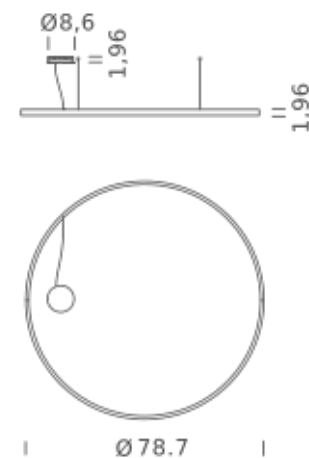

| Ø 59 |

CIRCLE 78.7

| Ø 78.7 |

HOME 59" | DOWNLIGHT - 2700K

LAMPING

Source	Linear LED
Total power	68W
Emission	Diffused orientable
Switching	DALI 1-100%
Tension	110/240V
Color temperature	2700K
Luminous flux	3923lm
Typ CRI	90
IP class	IP40
Dimensions	ø59x1.9
Materials	Aluminum
Notes	Round canopy with 1 x driver WALIMLED100/24 1 x dimmer interface WDIMDALIHP 1 x electrical cable 13.1' 3 x adjustable metal cable (length from 9.8' to 0,16.4') (including ceiling attachment). RAL 9005 black RAL 9016 white shipped assembled

HOME 59" | DOWNLIGHT - 4000K

LAMPING

Source	Linear LED
Total power	68W
Emission	Diffused orientable
Switching	DALI 1-100%
Tension	110/240V
Color temperature	4000K
Luminous flux	4616lm
Typ CRI	90
IP class	IP40
Dimensions	ø59x1.9
Materials	Aluminum
Notes	Round canopy with 1 x driver WALIMLED100/24 1 x dimmer interface WDIMDALIHP 1 x electrical cable 13.1' 3 x adjustable metal cable (length from 9.8' to 0,16.4') (including ceiling attachment). RAL 9005 black RAL 9016 white shipped assembled

HOME 78.7" | DOWNLIGHT - 3000K

LAMPING

Source	Linear LED
Total power	90W
Emission	Diffused orientable
Switching	DALI 1-100%
Tension	110/240V
Color temperature	3000K
Luminous flux	5539lm
Typ CRI	90
IP class	IP40
Dimensions	ø78.7x1.9
Materials	Aluminum
Notes	1 x driver WALIMLED100/24 1 x dimmer interface WDIMDALIHP 1 x electrical cable 16.4' 4 x adjustable metal cable length 9.8' (including ceiling attachment). Remote driver RAL 9005 black RAL 9016 white shipped in 2 pieces

HOME 78.7" | DOWNLIGHT - 4000K

LAMPING

Source	Linear LED
Total power	90W
Emission	Diffused orientable
Switching	DALI 1-100%
Tension	110/240V
Color temperature	4000K
Luminous flux	6154lm
Typ CRI	90
IP class	IP40
Dimensions	ø78.7x1.9
Materials	Aluminum
Notes	1 x driver WALIMLED100/24 1 x dimmer interface WDIMDALIHP 1 x electrical cable 16.4' 4 x adjustable metal cable length 9.8' (including ceiling attachment). Remote driver RAL 9005 black RAL 9016 white shipped in 2 pieces