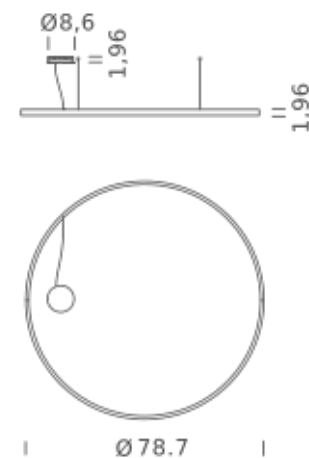

HOME 39.4" | DOWNLIGHT - 4000K

LAMPING

Source	Linear LED
Total power	45W
Emission	Diffused orientable
Switching	DALI 1-100%
Tension	110/240V
Color temperature	4000K
Luminous flux	3077lm
Typ CRI	90
IP class	IP40
Dimensions	ø39.4x1.9
Materials	Aluminum
Notes	Round canopy with 1 x driver WALIMLED100/24 1 x dimmer interface WDIMDALIHP 1 x electrical cable 13.1' 3 x adjustable metal cable (length from 9.8' to 0,16.4') (including ceiling attachment). RAL 9005 black RAL 9016 white shipped assembled.

HOME 39.4" | UP-DOWNLIGHT - 2700K

LAMPING

Source	Linear LED
Total power	90W
Emission	Diffused orientable
Switching	DALI 1-100%
Tension	110/240V
Color temperature	2700K
Luminous flux	5231lm
Typ CRI	90
IP class	IP40
Dimensions	ø39.4x1.9
Materials	Aluminum
Notes	Round canopy with 1 x driver WALIMLED100/24 1 x dimmer interface WDIMDALIHP 1 x electrical cable 13.1' 3 x adjustable metal cable (length from 9.8' to 0,16.4') (including ceiling attachment). RAL 9005 black RAL 9016 white shipped assembled

| Ø 59 |

CIRCLE 78.7

| Ø 78.7 |

HOME 59" | DOWNLIGHT - 2700K

LAMPING

Source	Linear LED
Total power	68W
Emission	Diffused orientable
Switching	DALI 1-100%
Tension	110/240V
Color temperature	2700K
Luminous flux	3923lm
Typ CRI	90
IP class	IP40
Dimensions	ø59x1.9
Materials	Aluminum
Notes	Round canopy with 1 x driver WALIMLED100/24 1 x dimmer interface WDIMDALIHP 1 x electrical cable 13.1' 3 x adjustable metal cable (length from 9.8' to 0,16.4') (including ceiling attachment). RAL 9005 black RAL 9016 white shipped assembled