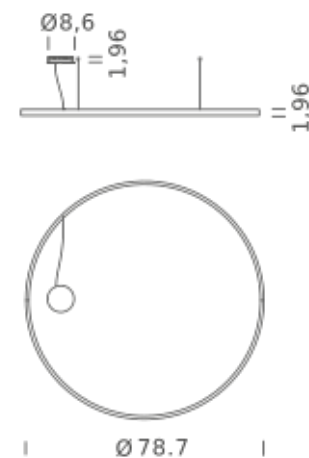

| Ø 59 |

CIRCLE 78.7

| Ø 78.7 |

HOME 59" | DOWNLIGHT - 2700K

LAMPING

Source	Linear LED
Total power	68W
Emission	Diffused orientable
Switching	DALI 1-100%
Tension	110/240V
Color temperature	2700K
Luminous flux	3923lm
Typ CRI	90
IP class	IP40
Dimensions	ø59x1.9
Materials	Aluminum
Notes	Round canopy with 1 x driver WALIMLED100/24 1 x dimmer interface WDIMDALIHP 1 x electrical cable 13.1' 3 x adjustable metal cable (length from 9.8' to 0,16.4') (including ceiling attachment). RAL 9005 black RAL 9016 white shipped assembled

HOME 59" | DOWNLIGHT - 3000K

LAMPING

Source	Linear LED
Total power	68W
Emission	Diffused orientable
Switching	DALI 1-100%
Tension	110/240V
Color temperature	3000K
Luminous flux	4154lm
Typ CRI	90
IP class	IP40
Dimensions	ø59x1.9
Materials	Aluminum
Notes	Round canopy with 1 x driver WALIMLED100/24 1 x dimmer interface WDIMDALIHP 1 x electrical cable 13.1' 3 x adjustable metal cable (length from 9.8' to 0,16.4') (including ceiling attachment). RAL 9005 black RAL 9016 white shipped assembled

HOME 59" | DOWNLIGHT - 4000K

LAMPING

Source	Linear LED
Total power	68W
Emission	Diffused orientable
Switching	DALI 1-100%
Tension	110/240V
Color temperature	4000K
Luminous flux	4616lm
Typ CRI	90
IP class	IP40
Dimensions	ø59x1.9
Materials	Aluminum
Notes	Round canopy with 1 x driver WALIMLED100/24 1 x dimmer interface WDIMDALIHP 1 x electrical cable 13.1' 3 x adjustable metal cable (length from 9.8' to 0,16.4') (including ceiling attachment). RAL 9005 black RAL 9016 white shipped assembled