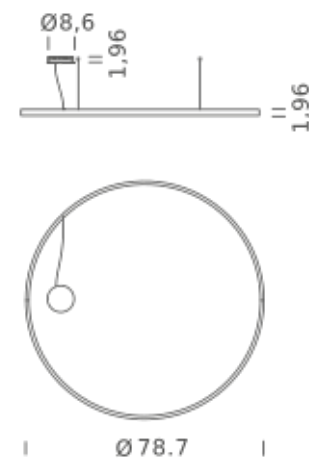

Driver and dimmer interface included

HOME 39.4" | DOWNLIGHT - 2700K

LAMPING

Source	Linear LED
Total power	45W
Emission	Diffused orientable
Switching	DALI 1-100%
Tension	110/240V
Color temperature	2700K
Luminous flux	2616lm
Typ CRI	90
IP class	IP40
Dimensions	ø39.4x1.9
Materials	Aluminum
Notes	Round canopy with 1 x driver WALIMLED100/24 1 x dimmer interface WDIMDALIHP 1 x electrical cable 13.1' 3 x adjustable metal cable (length from 9.8' to 0,16.4') (including ceiling attachment). RAL 9005 black RAL 9016 white shipped assembled.

HOME 39.4" | DOWNLIGHT - 3000K

LAMPING

Source	Linear LED
Total power	45W
Emission	Diffused orientable
Switching	DALI 1-100%
Tension	110/240V
Color temperature	3000K
Luminous flux	2769lm
Typ CRI	90
IP class	40
Dimensions	ø39.4x1.9
Materials	Aluminum
Notes	

HOME 39.4" | DOWNLIGHT - 4000K

LAMPING

Source	Linear LED
Total power	45W
Emission	Diffused orientable
Switching	DALI 1-100%
Tension	110/240V
Color temperature	4000K
Luminous flux	3077lm
Typ CRI	90
IP class	IP40
Dimensions	ø39.4x1.9
Materials	Aluminum
Notes	Round canopy with 1 x driver WALIMLED100/24 1 x dimmer interface WDIMDALIHP 1 x electrical cable 13.1' 3 x adjustable metal cable (length from 9.8' to 0,16.4') (including ceiling attachment). RAL 9005 black RAL 9016 white shipped assembled.

| Ø 59 |

CIRCLE 78.7

| Ø 78.7 |

HOME 59" | DOWNLIGHT - 2700K

LAMPING

Source	Linear LED
Total power	68W
Emission	Diffused orientable
Switching	DALI 1-100%
Tension	110/240V
Color temperature	2700K
Luminous flux	3923lm
Typ CRI	90
IP class	IP40
Dimensions	ø59x1.9
Materials	Aluminum
Notes	Round canopy with 1 x driver WALIMLED100/24 1 x dimmer interface WDIMDALIHP 1 x electrical cable 13.1' 3 x adjustable metal cable (length from 9.8' to 0,16.4') (including ceiling attachment). RAL 9005 black RAL 9016 white shipped assembled