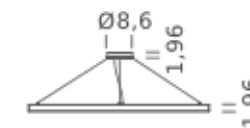

HOME 39.4" | UP-DOWNLIGHT - 4000K

LAMPING

Source	Linear LED
Total power	90W
Emission	Diffused orientable
Switching	DALI 1-100%
Tension	110/240V
Color temperature	4000K
Luminous flux	6154lm
Typ CRI	90
IP class	IP40
Dimensions	ø39.4x1.9
Materials	Aluminum
Notes	Round canopy with 1 x driver WALIMLED100/24 1 x dimmer interface WDIMDALIHP 1 x electrical cable 13.1' 3 x adjustable metal cable (length from 9.8' to 0,16.4') (including ceiling attachment). RAL 9005 black RAL 9016 white shipped assembled

| Ø 59 |

CIRCLE 78.7

| Ø 78.7 |

HOME 59" | DOWNLIGHT - 2700K

LAMPING

Source	Linear LED
Total power	68W
Emission	Diffused orientable
Switching	DALI 1-100%
Tension	110/240V
Color temperature	2700K
Luminous flux	3923lm
Typ CRI	90
IP class	IP40
Dimensions	ø59x1.9
Materials	Aluminum
Notes	Round canopy with 1 x driver WALIMLED100/24 1 x dimmer interface WDIMDALIHP 1 x electrical cable 13.1' 3 x adjustable metal cable (length from 9.8' to 0,16.4') (including ceiling attachment). RAL 9005 black RAL 9016 white shipped assembled