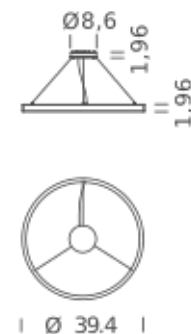

HOME 78.7" | DOWNLIGHT - 2700K

LAMPING

Source	Linear LED
Total power	90W
Emission	Diffused orientable
Switching	DALI 1-100%
Tension	110/240V
Color temperature	2700K
Typ CRI	90
IP class	IP40
Dimensions	ø78.7x1.9
Materials	Aluminum
Notes	1 x driver WALIMLED100/24 | 1 x dimmer interface WDIMDALIHP | 1 x electrical cable 16.4' | 4 x adjustable metal cable length 9.8' (including ceiling attachment). Remote driver | RAL 9005 black | RAL 9016 white | shipped in 2 pieces

Codes

UZRC1620G15DBO
UZRC1620G15DNE
UZRC1620G15DOR

Structure

matt white
matt black
matt gold

Certificazioni

CIRCLE HOME 39.4"