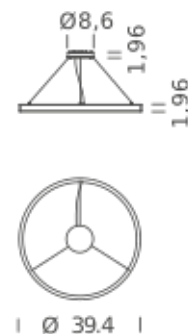

HOME 39.4" | UP-DOWNLIGHT - 2700K

LAMPING

Source	Linear LED
Total power	90W
Emission	Diffused orientable
Switching	DALI 1-100%
Tension	110/240V
Color temperature	2700K
Luminous flux	5231lm
Typ CRI	90
IP class	IP40
Dimensions	ø39.4x1.9
Materials	Aluminum
Notes	Round canopy with 1 x driver WALIMLED100/24 | 1 x dimmer interface WDIMDALIHP | 1 x electrical cable 13.1' | 3 x adjustable metal cable (length from 9.8' to 0,16.4') (including ceiling attachment). RAL 9005 black | RAL 9016 white | shipped assembled

Codes

UZRC1710G15DBO
UZRC1710G15DNE
UZRC1710G15DOR

Structure

matt white
matt black
matt gold

Certificazioni

CIRCLE HOME 39.4"