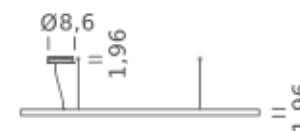

HOME 39.4" | UP-DOWNLIGHT - 4000K

LAMPING

Source	Linear LED
Total power	90W
Emission	Diffused orientable
Switching	DALI 1-100%
Tension	110/240V
Color temperature	4000K
Luminous flux	6154lm
Typ CRI	90
IP class	IP40
Dimensions	ø39.4x1.9
Materials	Aluminum
Notes	Round canopy with 1 x driver WALIMLED100/24 1 x dimmer interface WDIMDALIHP 1 x electrical cable 13.1' 3 x adjustable metal cable (length from 9.8' to 0,16.4') (including ceiling attachment). RAL 9005 black RAL 9016 white shipped assembled

| Ø 59 |

CIRCLE 78.7

| Ø 78.7 |

HOME 59" | DOWNLIGHT - 2700K

LAMPING

Source	Linear LED
Total power	68W
Emission	Diffused orientable
Switching	DALI 1-100%
Tension	110/240V
Color temperature	2700K
Luminous flux	3923lm
Typ CRI	90
IP class	IP40
Dimensions	ø59x1.9
Materials	Aluminum
Notes	Round canopy with 1 x driver WALIMLED100/24 1 x dimmer interface WDIMDALIHP 1 x electrical cable 13.1' 3 x adjustable metal cable (length from 9.8' to 0,16.4') (including ceiling attachment). RAL 9005 black RAL 9016 white shipped assembled