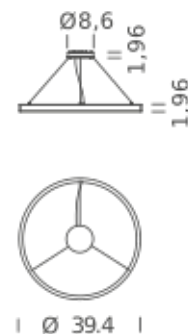

HOME 59" | DOWNLIGHT - 3000K

LAMPING

Source	Linear LED
Total power	68W
Emission	Diffused orientable
Switching	DALI 1-100%
Tension	110/240V
Color temperature	3000K
Luminous flux	4154lm
Typ CRI	90
IP class	IP40
Dimensions	ø59x1.9
Materials	Aluminum
Notes	Round canopy with 1 x driver WALIMLED100/24 | 1 x dimmer interface WDIMDALIHP | 1 x electrical cable 13.1' | 3 x adjustable metal cable (length from 9.8' to 0,16.4') (including ceiling attachment). RAL 9005 black | RAL 9016 white | shipped assembled

Codes

UZRC1615G15WBO
UZRC1615G15WNE
UZRC1615G15WOR

Structure

matt white
matt black
matt gold

Certificazioni

CIRCLE HOME 39.4"