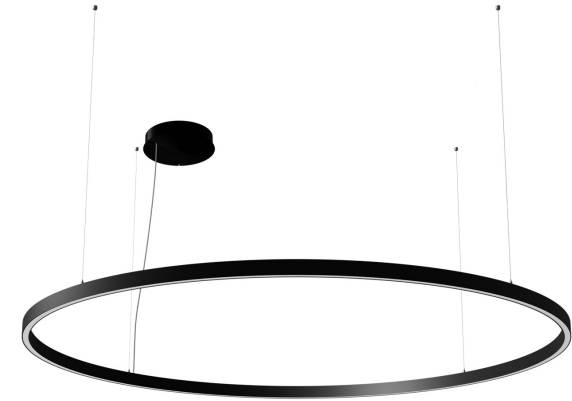

ZIRKOL – C

ZIRKOL – C is a family of circular suspension lamps suitable for general and decorative lighting.

Anodized aluminium body and opal screen for a homogeneous lighting.

Available as single direct light emission version with high flux and different colour temperatures.

Driver and dimmer interface included

HOME 39.4" | DOWNLIGHT - 2700K

LAMPING

Source	Linear LED
Total power	45W
Emission	Diffused orientable
Switching	DALI 1-100%
Tension	110/240V
Color temperature	2700K
Luminous flux	2616lm
Typ CRI	90
IP class	IP40
Dimensions	ø39.4x1.9
Materials	Aluminum
Notes	Round canopy with 1 x driver WALIMLED100/24 1 x dimmer interface WDIMDALIHP 1 x electrical cable 13.1' 3 x adjustable metal cable (length from 9.8' to 0,16.4') (including ceiling attachment). RAL 9005 black RAL 9016 white shipped assembled.