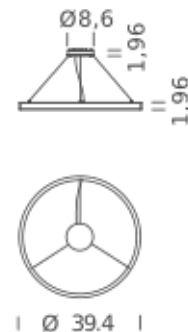

| Ø 59 |

CIRCLE 78.7

| Ø 78.7 |

HOME 59" | DOWNLIGHT - 2700K

LAMPING

Source	Linear LED
Total power	68W
Emission	Diffused orientable
Switching	DALI 1-100%
Tension	110/240V
Color temperature	2700K
Luminous flux	3923lm
Typ CRI	90
IP class	IP40
Dimensions	ø59x1.9
Materials	Aluminum
Notes	Round canopy with 1 x driver WALIMLED100/24 1 x dimmer interface WDIMDALIHP 1 x electrical cable 13.1' 3 x adjustable metal cable (length from 9.8' to 0,16.4') (including ceiling attachment). RAL 9005 black RAL 9016 white shipped assembled

HOME 78.7" | DOWNLIGHT - 4000K

LAMPING

Source	Linear LED
Total power	90W
Emission	Diffused orientable
Switching	DALI 1-100%
Tension	110/240V
Color temperature	4000K
Luminous flux	6154lm
Typ CRI	90
IP class	IP40
Dimensions	ø78.7x1.9
Materials	Aluminum
Notes	1 x driver WALIMLED100/24 1 x dimmer interface WDIMDALIHP 1 x electrical cable 16.4' 4 x adjustable metal cable length 9.8' (including ceiling attachment). Remote driver RAL 9005 black RAL 9016 white shipped in 2 pieces

Codes

UZRC1620G15NBO
UZRC1620G15NNE
UZRC1620G15NOR

Structure

matt white
matt black
matt gold

Certificazioni

CIRCLE HOME 39.4"

CIRCLE HOME 59"

CIRCLE 78.7