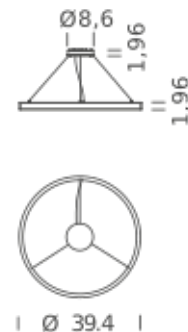

HOME 78.7" | DOWNLIGHT - 3000K

LAMPING

Source	Linear LED
Total power	90W
Emission	Diffused orientable
Switching	DALI 1-100%
Tension	110/240V
Color temperature	3000K
Luminous flux	5539lm
Typ CRI	90
IP class	IP40
Dimensions	ø78.7x1.9
Materials	Aluminum
Notes	1 x driver WALIMLED100/24 | 1 x dimmer interface WDIMDALIHP | 1 x electrical cable 16.4' | 4 x adjustable metal cable length 9.8' (including ceiling attachment). Remote driver | RAL 9005 black | RAL 9016 white | shipped in 2 pieces

Codes

UZRC1620G15WBO
UZRC1620G15WNE
UZRC1620G15WOR

Structure

matt white
matt black
matt gold

Certificazioni

CIRCLE HOME 39.4"