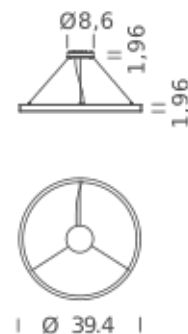

HOME 39.4" | DOWNLIGHT - 2700K

LAMPING

Source	Linear LED
Total power	45W
Emission	Diffused orientable
Switching	DALI 1-100%
Tension	110/240V
Color temperature	2700K
Luminous flux	2616lm
Typ CRI	90
IP class	IP40
Dimensions	ø39.4x1.9
Materials	Aluminum
Notes	Round canopy with 1 x driver WALIMLED100/24 | 1 x dimmer interface WDIMDALIHP | 1 x electrical cable 13.1' | 3 x adjustable metal cable (length from 9.8' to 0,16.4') (including ceiling attachment). RAL 9005 black | RAL 9016 white | shipped assembled.

Codes

UZRC1610G15DBO
UZRC1610G15DNE
UZRC1610G15DOR

Structure

matt white
matt black
matt gold

Certificazioni

CIRCLE HOME 39.4"