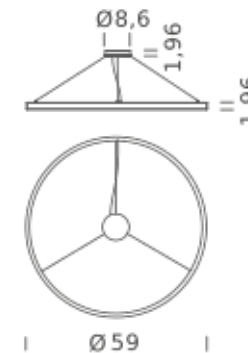

CIRCLE HOME 59"