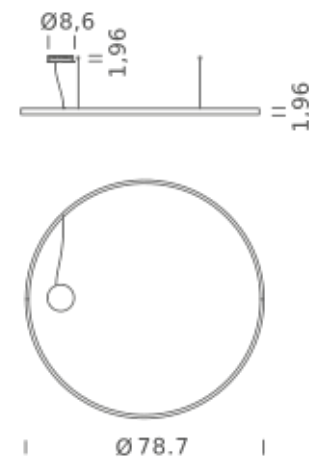

HOME 39.4" | UP-DOWNLIGHT - 4000K

LAMPING

Source	Linear LED
Total power	90W
Emission	Diffused orientable
Switching	DALI 1-100%
Tension	110/240V
Color temperature	4000K
Luminous flux	6154lm
Typ CRI	90
IP class	IP40
Dimensions	ø39.4x1.9
Materials	Aluminum
Notes	Round canopy with 1 x driver WALIMLED100/24 1 x dimmer interface WDIMDALIHP 1 x electrical cable 13.1' 3 x adjustable metal cable (length from 9.8' to 0,16.4') (including ceiling attachment). RAL 9005 black RAL 9016 white shipped assembled

| Ø 59 |

CIRCLE 78.7

| Ø 78.7 |

HOME 59" | DOWNLIGHT - 2700K

LAMPING

Source	Linear LED
Total power	68W
Emission	Diffused orientable
Switching	DALI 1-100%
Tension	110/240V
Color temperature	2700K
Luminous flux	3923lm
Typ CRI	90
IP class	IP40
Dimensions	ø59x1.9
Materials	Aluminum
Notes	Round canopy with 1 x driver WALIMLED100/24 1 x dimmer interface WDIMDALIHP 1 x electrical cable 13.1' 3 x adjustable metal cable (length from 9.8' to 0,16.4') (including ceiling attachment). RAL 9005 black RAL 9016 white shipped assembled

HOME 59" | DOWNLIGHT - 3000K

LAMPING

Source	Linear LED
Total power	68W
Emission	Diffused orientable
Switching	DALI 1-100%
Tension	110/240V
Color temperature	3000K
Luminous flux	4154lm
Typ CRI	90
IP class	IP40
Dimensions	ø59x1.9
Materials	Aluminum
Notes	Round canopy with 1 x driver WALIMLED100/24 1 x dimmer interface WDIMDALIHP 1 x electrical cable 13.1' 3 x adjustable metal cable (length from 9.8' to 0,16.4') (including ceiling attachment). RAL 9005 black RAL 9016 white shipped assembled