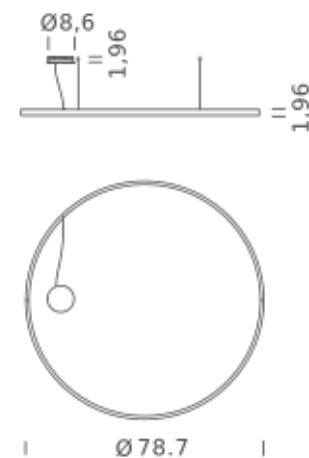

HOME 39.4" | UP-DOWNLIGHT - 2700K

LAMPING

Source	Linear LED
Total power	90W
Emission	Diffused orientable
Switching	DALI 1-100%
Tension	110/240V
Color temperature	2700K
Luminous flux	5231lm
Typ CRI	90
IP class	IP40
Dimensions	ø39.4x1.9
Materials	Aluminum
Notes	Round canopy with 1 x driver WALIMLED100/24 1 x dimmer interface WDIMDALIHP 1 x electrical cable 13.1' 3 x adjustable metal cable (length from 9.8' to 0,16.4') (including ceiling attachment). RAL 9005 black RAL 9016 white shipped assembled

HOME 39.4" | UP-DOWNLIGHT - 3000K

LAMPING

Source	Linear LED
Total power	90W
Emission	Diffused orientable
Switching	DALI 1-100%
Tension	110/240V
Color temperature	3000K
Luminous flux	5539lm
Typ CRI	90
IP class	IP40
Dimensions	ø39.4x1.9
Materials	Aluminum
Notes	Round canopy with 1 x driver WALIMLED100/24 1 x dimmer interface WDIMDALIHP 1 x electrical cable 13.1' 3 x adjustable metal cable (length from 9.8' to 0,16.4') (including ceiling attachment). RAL 9005 black RAL 9016 white shipped assembled

| Ø 59 |

CIRCLE 78.7

| Ø 78.7 |

HOME 59" | DOWNLIGHT - 2700K

LAMPING

Source	Linear LED
Total power	68W
Emission	Diffused orientable
Switching	DALI 1-100%
Tension	110/240V
Color temperature	2700K
Luminous flux	3923lm
Typ CRI	90
IP class	IP40
Dimensions	ø59x1.9
Materials	Aluminum
Notes	Round canopy with 1 x driver WALIMLED100/24 1 x dimmer interface WDIMDALIHP 1 x electrical cable 13.1' 3 x adjustable metal cable (length from 9.8' to 0,16.4') (including ceiling attachment). RAL 9005 black RAL 9016 white shipped assembled