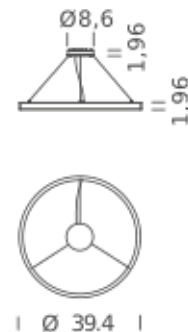

HOME 59" | DOWNLIGHT - 2700K

LAMPING

Source	Linear LED
Total power	68W
Emission	Diffused orientable
Switching	DALI 1-100%
Tension	110/240V
Color temperature	2700K
Luminous flux	3923lm
Typ CRI	90
IP class	IP40
Dimensions	ø59x1.9
Materials	Aluminum
Notes	Round canopy with 1 x driver WALIMLED100/24 | 1 x dimmer interface WDIMDALIHP | 1 x electrical cable 13.1' | 3 x adjustable metal cable (length from 9.8' to 0,16.4') (including ceiling attachment). RAL 9005 black | RAL 9016 white | shipped assembled

Codes

UZRC1615G15DBO
UZRC1615G15DNE
UZRC1615G15DOR

Structure

matt white
matt black
matt gold

Certificazioni

CIRCLE HOME 39.4"