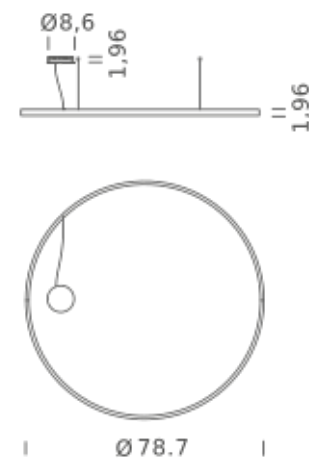

| Ø 59 |

CIRCLE 78.7

| Ø 78.7 |

HOME 59" | DOWNLIGHT - 2700K

LAMPING

Source	Linear LED
Total power	68W
Emission	Diffused orientable
Switching	DALI 1-100%
Tension	110/240V
Color temperature	2700K
Luminous flux	3923lm
Typ CRI	90
IP class	IP40
Dimensions	ø59x1.9
Materials	Aluminum
Notes	Round canopy with 1 x driver WALIMLED100/24 1 x dimmer interface WDIMDALIHP 1 x electrical cable 13.1' 3 x adjustable metal cable (length from 9.8' to 0,16.4') (including ceiling attachment). RAL 9005 black RAL 9016 white shipped assembled

HOME 59" | DOWNLIGHT - 4000K

LAMPING

Source	Linear LED
Total power	68W
Emission	Diffused orientable
Switching	DALI 1-100%
Tension	110/240V
Color temperature	4000K
Luminous flux	4616lm
Typ CRI	90
IP class	IP40
Dimensions	ø59x1.9
Materials	Aluminum
Notes	Round canopy with 1 x driver WALIMLED100/24 1 x dimmer interface WDIMDALIHP 1 x electrical cable 13.1' 3 x adjustable metal cable (length from 9.8' to 0,16.4') (including ceiling attachment). RAL 9005 black RAL 9016 white shipped assembled

HOME 78.7" | DOWNLIGHT - 2700K

LAMPING

Source	Linear LED
Total power	90W
Emission	Diffused orientable
Switching	DALI 1-100%
Tension	110/240V
Color temperature	2700K
Typ CRI	90
IP class	IP40
Dimensions	ø78.7x1.9
Materials	Aluminum
Notes	1 x driver WALIMLED100/24 1 x dimmer interface WDIMDALIHP 1 x electrical cable 16.4' 4 x adjustable metal cable length 9.8' (including ceiling attachment). Remote driver RAL 9005 black RAL 9016 white shipped in 2 pieces