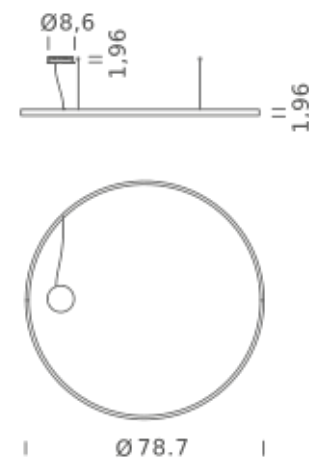

HOME 39.4" | DOWNLIGHT - 3000K

LAMPING

Source	Linear LED
Total power	45W
Emission	Diffused orientable
Switching	DALI 1-100%
Tension	110/240V
Color temperature	3000K
Luminous flux	2769lm
Typ CRI	90
IP class	40
Dimensions	ø39.4x1.9
Materials	Aluminum
Notes	

HOME 39.4" | DOWNLIGHT - 4000K

LAMPING

Source	Linear LED
Total power	45W
Emission	Diffused orientable
Switching	DALI 1-100%
Tension	110/240V
Color temperature	4000K
Luminous flux	3077lm
Typ CRI	90
IP class	IP40
Dimensions	ø39.4x1.9
Materials	Aluminum
Notes	Round canopy with 1 x driver WALIMLED100/24 1 x dimmer interface WDIMDALIHP 1 x electrical cable 13.1' 3 x adjustable metal cable (length from 9.8' to 0,16.4') (including ceiling attachment). RAL 9005 black RAL 9016 white shipped assembled.

HOME 39.4" | UP-DOWNLIGHT - 2700K

LAMPING

Source	Linear LED
Total power	90W
Emission	Diffused orientable
Switching	DALI 1-100%
Tension	110/240V
Color temperature	2700K
Luminous flux	5231lm
Typ CRI	90
IP class	IP40
Dimensions	ø39.4x1.9
Materials	Aluminum
Notes	Round canopy with 1 x driver WALIMLED100/24 1 x dimmer interface WDIMDALIHP 1 x electrical cable 13.1' 3 x adjustable metal cable (length from 9.8' to 0,16.4') (including ceiling attachment). RAL 9005 black RAL 9016 white shipped assembled

| Ø 59 |

CIRCLE 78.7

| Ø 78.7 |

HOME 59" | DOWNLIGHT - 2700K

LAMPING

Source	Linear LED
Total power	68W
Emission	Diffused orientable
Switching	DALI 1-100%
Tension	110/240V
Color temperature	2700K
Luminous flux	3923lm
Typ CRI	90
IP class	IP40
Dimensions	ø59x1.9
Materials	Aluminum
Notes	Round canopy with 1 x driver WALIMLED100/24 1 x dimmer interface WDIMDALIHP 1 x electrical cable 13.1' 3 x adjustable metal cable (length from 9.8' to 0,16.4') (including ceiling attachment). RAL 9005 black RAL 9016 white shipped assembled