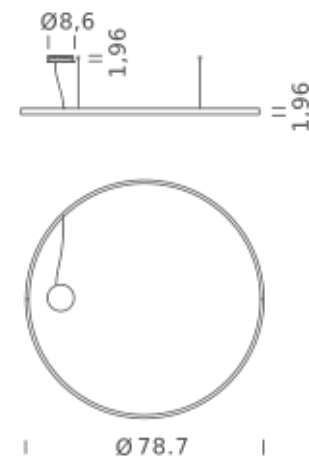

HOME 39.4" | UP-DOWNLIGHT - 3000K

LAMPING

Source	Linear LED
Total power	90W
Emission	Diffused orientable
Switching	DALI 1-100%
Tension	110/240V
Color temperature	3000K
Luminous flux	5539lm
Typ CRI	90
IP class	IP40
Dimensions	ø39.4x1.9
Materials	Aluminum
Notes	Round canopy with 1 x driver WALIMLED100/24 1 x dimmer interface WDIMDALIHP 1 x electrical cable 13.1' 3 x adjustable metal cable (length from 9.8' to 0,16.4') (including ceiling attachment). RAL 9005 black RAL 9016 white shipped assembled

HOME 39.4" | UP-DOWNLIGHT - 4000K

LAMPING

Source	Linear LED
Total power	90W
Emission	Diffused orientable
Switching	DALI 1-100%
Tension	110/240V
Color temperature	4000K
Luminous flux	6154lm
Typ CRI	90
IP class	IP40
Dimensions	ø39.4x1.9
Materials	Aluminum
Notes	Round canopy with 1 x driver WALIMLED100/24 1 x dimmer interface WDIMDALIHP 1 x electrical cable 13.1' 3 x adjustable metal cable (length from 9.8' to 0,16.4') (including ceiling attachment). RAL 9005 black RAL 9016 white shipped assembled

| Ø 59 |

CIRCLE 78.7

| Ø 78.7 |

HOME 59" | DOWNLIGHT - 2700K

LAMPING

Source	Linear LED
Total power	68W
Emission	Diffused orientable
Switching	DALI 1-100%
Tension	110/240V
Color temperature	2700K
Luminous flux	3923lm
Typ CRI	90
IP class	IP40
Dimensions	ø59x1.9
Materials	Aluminum
Notes	Round canopy with 1 x driver WALIMLED100/24 1 x dimmer interface WDIMDALIHP 1 x electrical cable 13.1' 3 x adjustable metal cable (length from 9.8' to 0,16.4') (including ceiling attachment). RAL 9005 black RAL 9016 white shipped assembled