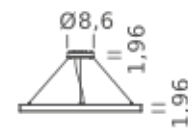

HOME 39.4" | UP-DOWNLIGHT - 4000K

LAMPING

Source	Linear LED
Total power	90W
Emission	Diffused orientable
Switching	DALI 1-100%
Tension	110/240V
Color temperature	4000K
Luminous flux	6154lm
Typ CRI	90
IP class	IP40
Dimensions	ø39.4x1.9
Materials	Aluminum
Notes	Round canopy with 1 x driver WALIMLED100/24 | 1 x dimmer interface WDIMDALIHP | 1 x electrical cable 13.1' | 3 x adjustable metal cable (length from 9.8' to 0,16.4') (including ceiling attachment). RAL 9005 black | RAL 9016 white | shipped assembled

Codes

UZRC1710G15NBO
UZRC1710G15NNE
UZRC1710G15NOR

Structure

matt white
matt black
matt gold

Certificazioni

CIRCLE HOME 39.4"