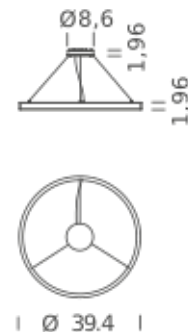

HOME 39.4" | UP-DOWNLIGHT - 3000K

LAMPING

Source	Linear LED
Total power	90W
Emission	Diffused orientable
Switching	DALI 1-100%
Tension	110/240V
Color temperature	3000K
Luminous flux	5539lm
Typ CRI	90
IP class	IP40
Dimensions	ø39.4x1.9
Materials	Aluminum
Notes	Round canopy with 1 x driver WALIMLED100/24 | 1 x dimmer interface WDIMDALIHP | 1 x electrical cable 13.1' | 3 x adjustable metal cable (length from 9.8' to 0,16.4') (including ceiling attachment). RAL 9005 black | RAL 9016 white | shipped assembled

Codes

UZRC1710G15WBO
UZRC1710G15WNE
UZRC1710G15WOR

Structure

matt white
matt black
matt gold

Certificazioni

CIRCLE HOME 39.4"