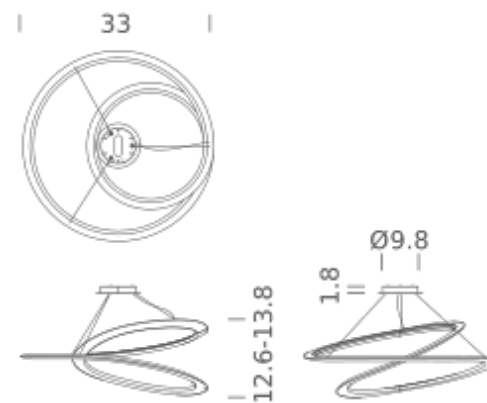

DOWNLIGHT | 2700K

LAMPING

Source	Linear LED
Total power	77W
Emission	diffused downlight
Switching	dimmable 1-10V
Tension	120V
Color temperature	2700K
Luminous flux	4000lm (luminous output)
Typ CRI	85
Energy class	A+
IP class	20
Dimensions	33 x 33 x 13.7
Materials	Aluminum + PC
Notes	adjustable cable length 8.2' max; DALI version on request

Codes

KEM LWW 54
KEM LNN 54
KEM LOW 54

Structure

white
black
gold painted

PACKAGE

Package 01
Dimension: 35.4 x 35.4 x 17.7 inches / Gross weight: 24.3 lbs

Certificazioni

DOWNLIGHT | 3000K

LAMPING

Source	Linear LED
Total power	77W
Emission	diffused downlight
Switching	dimmable 1-10V
Tension	120V
Color temperature	3000K
Luminous flux	4000lm (luminous output)
Typ CRI	85
Energy class	A+
IP class	20
Dimensions	33 x 33 x 13.7
Materials	Aluminum + PC
Notes	adjustable cable length 8.2' max; DALI version on request