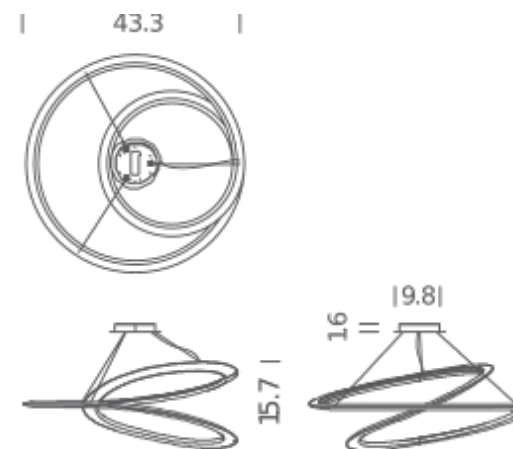

LAMPING

Source	LINEAR LED
Total power	86W
Emission	INDIRECT
Switching	dimmable, 1-10V
Tension	120V
Color temperature	3000K
Luminous flux	4500lm (luminous output)
Typ CRI	85
Energy class	A+
IP class	20
Dimensions	Ø 43.3" x 15.7" H
Materials	aluminum + pc
Notes	cable length 8.2'
Accessories	Lipari ring,
Net lamp weight	19,8 lbs

LAMPING

Source	LINEAR LED
Total power	77W
Emission	DIRECT
Switching	dimnable, 1-10V
Tension	120V
Color temperature	2700K
Luminous flux	4000lm (luminous output)
Typ CRI	85
Energy class	A+
IP class	20
Materials	aluminum + pc
Notes	cabl length 8.2'
Accessories	Lipari ring,
Net lamp weight	19,8 lbs

Codes

KEM LNN 54
KEM LWW54
KEM LOW 54

Structure/Diffuser

black/white
white/white
gold painted/white

PACKAGE

Package 01

Dimension: 47.6" x 47.6" x 20.5" inches / Gross weight:
41,9 lbs

Certificazioni

DOWNLIGHT

LAMPING

Source	LINEAR LED
Total power	77W
Emission	DIRECT
Switching	dimnable, 1-10V
Tension	120V
Color temperature	3000K
Luminous flux	4000lm (luminous output)
Typ CRI	85
Energy class	A+
IP class	20
Materials	aluminum + pc
Notes	cable length 8.2'
Accessories	Lipari ring,
Net lamp weight	19,8 lbs