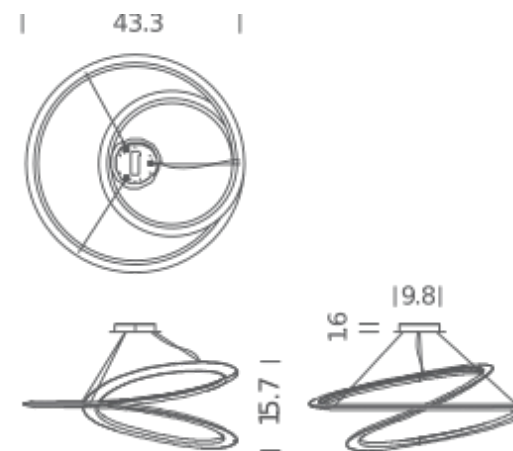

UPLIGHT

LAMPING

Source	LINEAR LED
Total power	77W
Emission	INDIRECT
Switching	dimnable, 1-10V
Tension	120V
Color temperature	2700K
Luminous flux	4000lm (luminous output)
Typ CRI	85
Energy class	A+
IP class	20
Materials	aluminum + pc
Notes	cabl length 8.2'
Accessories	Lipari ring,
Net lamp weight	19,8 lbs

Codes

KEM LNN 53
KEM LWW53
KEM LOW 53

Structure/Diffuser

black/white
white/white
gold painted/white

PACKAGE

Package 01

Dimension: 47.6" x 47.6" x 20.5" inches / Gross weight:
41,9 lbs

Certificazioni

UPLIGHT

LAMPING

Source	LINEAR LED
Total power	77W
Emission	INDIRECT
Switching	dimmable, 1-10V
Tension	120V
Color temperature	3000K
Luminous flux	4000lm (luminous output)
Typ CRI	85
Energy class	A+
IP class	20
Materials	aluminum + pc
Notes	cabl length 8.2'
Accessories	Lipari ring,
Net lamp weight	19,8 lbs