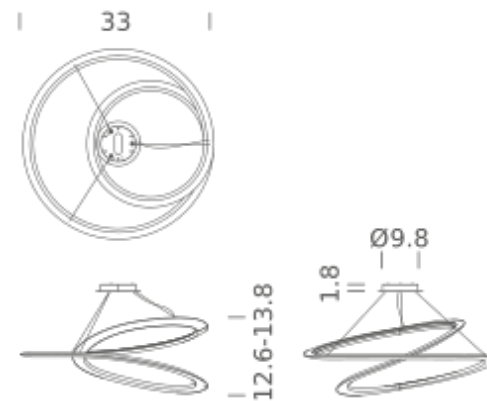

LAMPING

Source	Linear LED
Total power	77W
Emission	diffused downlight
Switching	dimmable 1-10V
Tension	120V
Color temperature	3000K
Luminous flux	4000lm (luminous output)
Typ CRI	85
Energy class	A+
IP class	20
Dimensions	33 x 33 x 13.7
Materials	Aluminum + PC
Notes	adjustable cable length 8.2' max; DALI version on request

Codes

KEM LWW 52
KEM LNN 52
KEM LOW 52

Structure

white
black
gold painted

PACKAGE

Package 01

Dimension: 35.4 x 35.4 x 17.7 inches / Gross weight: 24.3 lbs

Certificazioni

UPLIGHT | 2700K

LAMPING

Source	Linear LED
Total power	77W
Emission	diffused uplight
Switching	dimnable, 1-10V
Tension	120V
Color temperature	2700K
Luminous flux	4000lm (luminous output)
Typ CRI	85
Energy class	A+
IP class	20
Dimensions	33 x 33 x 13.7
Materials	Aluminum + PC
Notes	adjustable cable length 8.2' max; DALI version on request