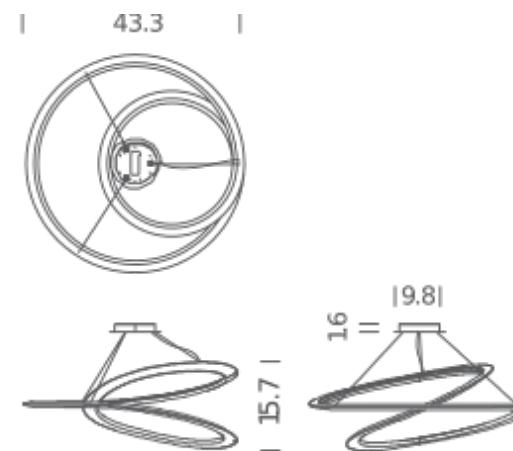

DOWNLIGHT

LAMPING

Source	LINEAR LED
Total power	77W
Emission	DIRECT
Switching	dimnable, 1-10V
Tension	120V
Color temperature	3000K
Luminous flux	4000lm (luminous output)
Typ CRI	85
Energy class	A+
IP class	20
Materials	aluminum + pc
Notes	cable length 8.2'
Accessories	Lipari ring,
Net lamp weight	19,8 lbs

Codes

KEM LNN 52
KEM LWW52
KEM LOW 52

Structure/Diffuser

black/white
white/white
gold painted/white

PACKAGE

Package 01

Dimension: 47.6" x 47.6" x 20.5" inches / Gross weight:
41,9 lbs

Certificazioni

UPLIGHT

LAMPING

Source	LINEAR LED
Total power	77W
Emission	INDIRECT
Switching	dimnable, 1-10V
Tension	120V
Color temperature	2700K
Luminous flux	4000lm (luminous output)
Typ CRI	85
Energy class	A+
IP class	20
Materials	aluminum + pc
Notes	cabl length 8.2'
Accessories	Lipari ring,
Net lamp weight	19,8 lbs