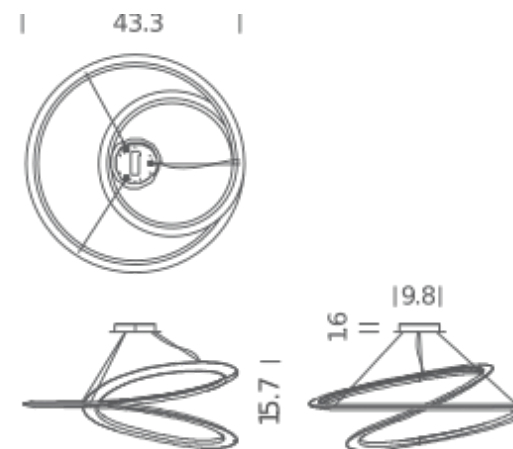

Codes

KEP LNN 52
KEPLWW52
KEP LOW 52

Structure/Diffuser

black/white
white/white
gold painted/white

PACKAGE

Package 01
Dimension: 47.6" x 47.6" x 20.5" inches / Gross weight:
41,9 lbs

Certificazioni

UPLIGHT

LAMPING

Source	LINEAR LED
Total power	86W
Emission	INDIRECT
Switching	dimmable, 1-10V
Tension	120V
Color temperature	2700K
Luminous flux	4500lm (luminous output)
Typ CRI	85
Energy class	A+
IP class	20
Dimensions	Ø 43.3" x 15.7" H
Materials	aluminum + pc
Notes	cabl length 8.2'
Accessories	Lipari ring,
Net lamp weight	19,8 lbs

Codes

KEP LNN 53
KEPLWW53
KEP LOW 53

Structure/Diffuser

black/white
white/white
gold painted/white

PACKAGE

Package 01
Dimension: 47.6" x 47.6" x 20.5" inches / Gross weight:
41,9 lbs

Certificazioni

UPLIGHT

LAMPING

Source	LINEAR LED
Total power	86W
Emission	INDIRECT
Switching	dimmable, 1-10V
Tension	120V
Color temperature	3000K
Luminous flux	4500lm (luminous output)
Typ CRI	85
Energy class	A+
IP class	20
Dimensions	Ø 43.3" x 15.7" H
Materials	aluminum + pc
Notes	cable length 8.2'
Accessories	Lipari ring,
Net lamp weight	19,8 lbs