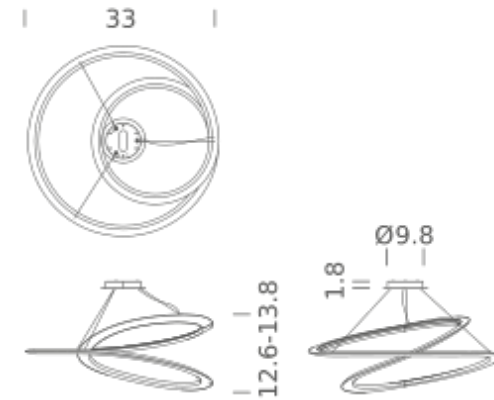

UPLIGHT | 2700K

LAMPING

Source	Linear LED
Total power	77W
Emission	diffused uplight
Switching	dimnable, 1-10V
Tension	120V
Color temperature	2700K
Luminous flux	4000lm (luminous output)
Typ CRI	85
Energy class	A+
IP class	20
Dimensions	33 x 33 x 13.7
Materials	Aluminum + PC
Notes	adjustable cable length 8.2' max; DALI version on request

Codes

KEM LWW 53
KEM LNN 53
KEM LOW 53

Structure

white
black
gold painted

PACKAGE

Package 01
Dimension: 35.4 x 35.4 x 17.7 inches / Gross weight: 24.3 lbs

Certificazioni

UPLIGHT | 3000K

LAMPING

Source	Linear LED
Total power	77W
Emission	diffused uplight
Switching	dimmable 1-10V
Tension	120V
Color temperature	3000K
Luminous flux	4000lm (luminous output)
Typ CRI	85
Energy class	A+
IP class	20
Dimensions	33 x 33 x 13.7
Materials	Aluminum + PC
Notes	adjustable cable length 8.2' max; DALI version on request