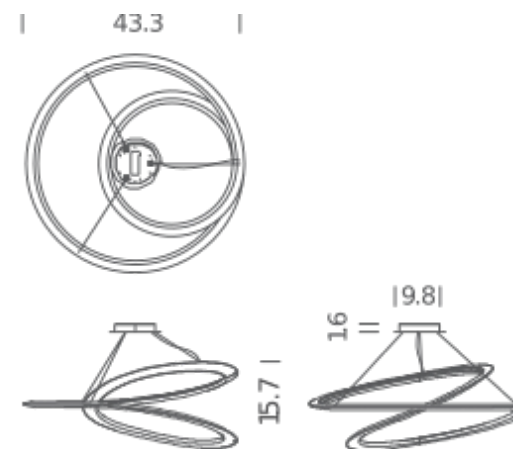

UPLIGHT

LAMPING

Source	LINEAR LED
Total power	77W
Emission	INDIRECT
Switching	dimmable, 1-10V
Tension	120V
Color temperature	3000K
Luminous flux	4000lm (luminous output)
Typ CRI	85
Energy class	A+
IP class	20
Materials	aluminum + pc
Notes	cabl length 8.2'
Accessories	Lipari ring,
Net lamp weight	19,8 lbs

Codes

KEM LNN 51
KEM LWW51
KEM LOW 51

Structure/Diffuser

black/white
white/white
gold painted/white

PACKAGE

Package 01

Dimension: 47.6" x 47.6" x 20.5" inches / Gross weight:
41,9 lbs

Certificazioni