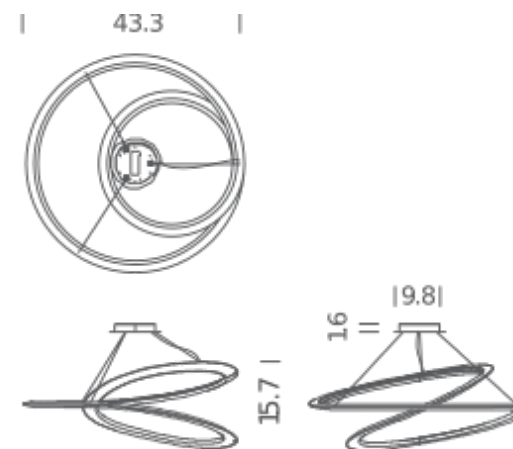

Codes

KEP LNN 53
KEPLWW53
KEP LOW 53

Structure/Diffuser

black/white
white/white
gold painted/white

PACKAGE

Package 01
Dimension: 47.6" x 47.6" x 20.5" inches / Gross weight:
41,9 lbs

Certificazioni

UPLIGHT

LAMPING

Source	LINEAR LED
Total power	86W
Emission	INDIRECT
Switching	dimmable, 1-10V
Tension	120V
Color temperature	3000K
Luminous flux	4500lm (luminous output)
Typ CRI	85
Energy class	A+
IP class	20
Dimensions	Ø 43.3" x 15.7" H
Materials	aluminum + pc
Notes	cable length 8.2'
Accessories	Lipari ring,
Net lamp weight	19,8 lbs

Codes

KEP LNN 51
KEPLWW51
KEP LOW 51

Structure/Diffuser

black/white
white/white
gold painted/white

PACKAGE

Package 01
Dimension: 47.6" x 47.6" x 20.5" inches / Gross weight:
41,9 lbs

Certificazioni

DOWNLIGHT

LAMPING

Source	LINEAR LED
Total power	77W
Emission	DIRECT
Switching	dimnable, 1-10V
Tension	120V
Color temperature	2700K
Luminous flux	4000lm (luminous output)
Typ CRI	85
Energy class	A+
IP class	20
Materials	aluminum + pc
Notes	cabl length 8.2'
Accessories	Lipari ring,
Net lamp weight	19,8 lbs