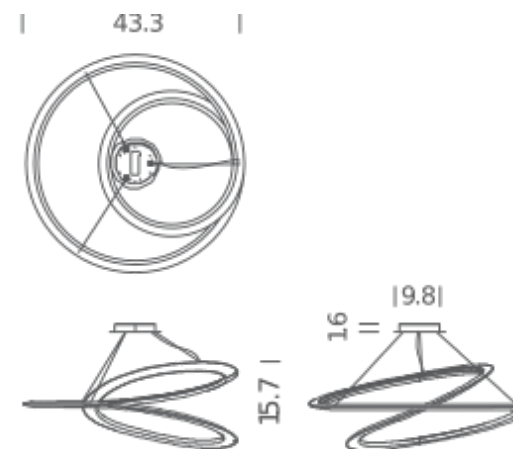

Codes

KEP LNN 54
KEPLWW54
KEP LOW 54

Structure/Diffuser

black/white
white/white
gold painted/white

PACKAGE

Package 01
Dimension: 47.6" x 47.6" x 20.5" inches / Gross weight:
41,9 lbs

Certificazioni

DOWNLIGHT

LAMPING

Source	LINEAR LED
Total power	86W
Emission	DIRECT
Switching	dimmable, 1-10V
Tension	120V
Color temperature	3000K
Luminous flux	4500lm (luminous output)
Typ CRI	85
Energy class	A+
IP class	20
Dimensions	Ø 43.3" x 15.7" H
Materials	aluminum + pc
Notes	cable length 8.2'
Accessories	Lipari ring,
Net lamp weight	19,8 lbs

Codes

KEP LNN 52
KEPLWW52
KEP LOW 52

Structure/Diffuser

black/white
white/white
gold painted/white

PACKAGE

Package 01
Dimension: 47.6" x 47.6" x 20.5" inches / Gross weight:
41,9 lbs

Certificazioni

UPLIGHT

LAMPING

Source	LINEAR LED
Total power	86W
Emission	INDIRECT
Switching	dimmable, 1-10V
Tension	120V
Color temperature	2700K
Luminous flux	4500lm (luminous output)
Typ CRI	85
Energy class	A+
IP class	20
Dimensions	Ø 43.3" x 15.7" H
Materials	aluminum + pc
Notes	cabl length 8.2'
Accessories	Lipari ring,
Net lamp weight	19,8 lbs