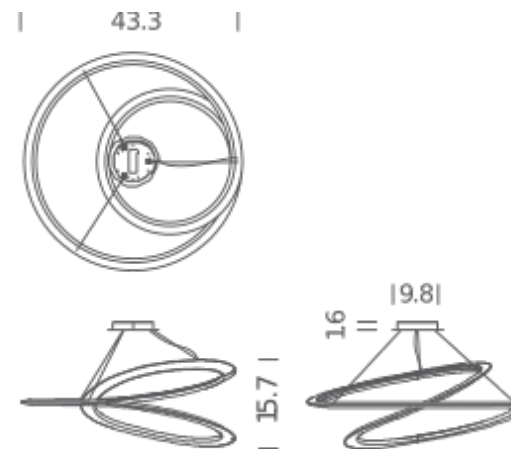

DOWNLIGHT

LAMPING

Source	LINEAR LED
Total power	86W
Emission	DIRECT
Switching	dimnable, 1-10V
Tension	120V
Color temperature	2700K
Luminous flux	4500lm (luminous output)
Typ CRI	85
Energy class	A+
IP class	20
Dimensions	Ø 43.3" x 15.7" H
Materials	aluminum + pc
Notes	cable length 8.2'
Accessories	Lipari ring,
Net lamp weight	19,8 lbs

Codes

KEP LNN 54
KEPLWW54
KEP LOW 54

Structure/Diffuser

black/white
white/white
gold painted/white

PACKAGE

Package 01
Dimension: 47.6" x 47.6" x 20.5" inches / Gross weight:
41,9 lbs

Certificazioni

DOWNLIGHT

LAMPING

Source	LINEAR LED
Total power	86W
Emission	DIRECT
Switching	dimmable, 1-10V
Tension	120V
Color temperature	3000K
Luminous flux	4500lm (luminous output)
Typ CRI	85
Energy class	A+
IP class	20
Dimensions	Ø 43.3" x 15.7" H
Materials	aluminum + pc
Notes	cable length 8.2'
Accessories	Lipari ring,
Net lamp weight	19,8 lbs

Codes

KEP LNN 52
KEPLWW52
KEP LOW 52

Structure/Diffuser

black/white
white/white
gold painted/white

PACKAGE

Package 01
Dimension: 47.6" x 47.6" x 20.5" inches / Gross weight:
41,9 lbs

Certificazioni

UPLIGHT