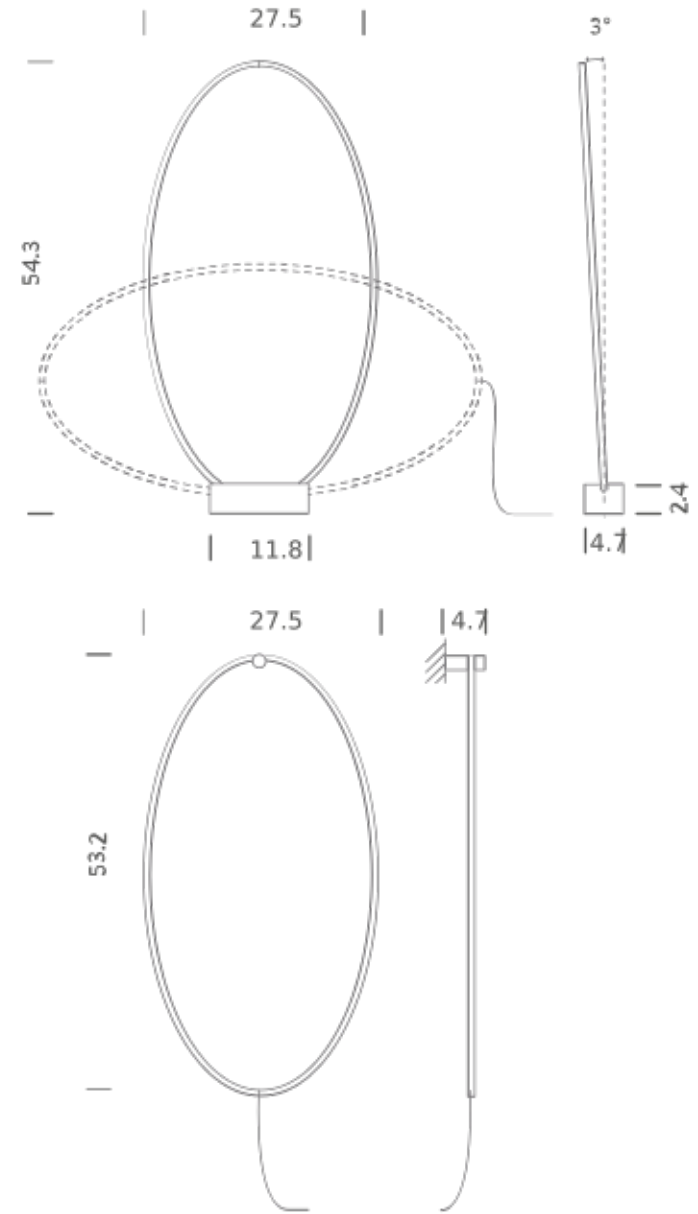

ELLISSE FLOOR/WALL

Federico Palazzari

LED lamp for floor or wall applications, with a marble base for the floor version and with a wall kit mounting for the wall one.

LED

LAMPING

Source	LINEAR LED
Total power	66W
Emission	DIFFUSE ORIENTABLE
Switching	dimmable
Tension	120V
Color temperature	2700K
Luminous flux	3450 (luminous output)
Typ CRI	85
Energy class	A+
IP class	20
Materials	aluminum + pc
Notes	cable length 16.4', dimmer on cable
Accessories	Lipari ring,

Codes

- ELP LNN 21
- ELP LGN 21

Structure/Diffuser

- black/white
- gold polished anodized/white

ACCESSORY:

base

wall hanger