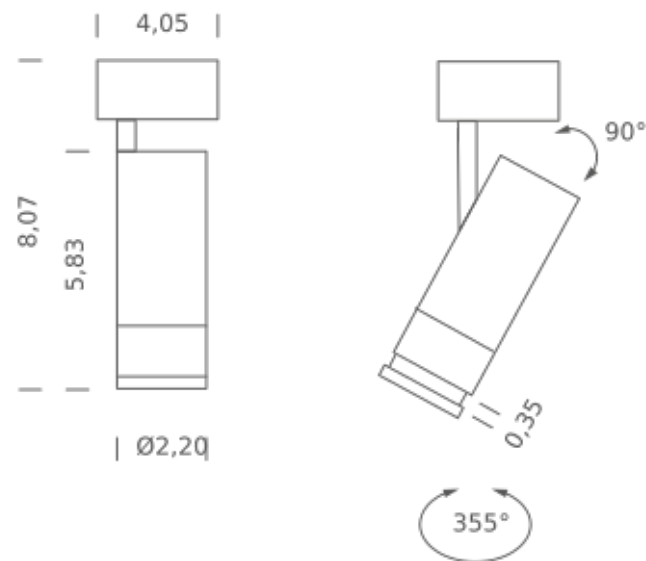

DIMMABLE TRIAC | 2700K

LAMPING

Source	LED spot
Total power	13W
Emission	Direct adjustable 15°-55°
Switching	Dimmable triac
Tension	110V
Color temperature	2700K
Luminous flux	900lm
Typ CRI	>90
IP class	20
Dimensions	ø2,20x5,9
Materials	Aluminum
Notes	driver on board, adjustable beam 15°-55°, rotating body 355°, orientable spot 90°, compatible with TRACK 3~120V , 3500K available on request
Net lamp weight	1,15 lbs

Codes

ELB LW2 81 US
ELB LN2 81 US

Structure

white
black

PACKAGE

Package 01
Dimension: 15,67x15,67x9,76 inches / Gross weight: 1,43 lbs

Certificazioni