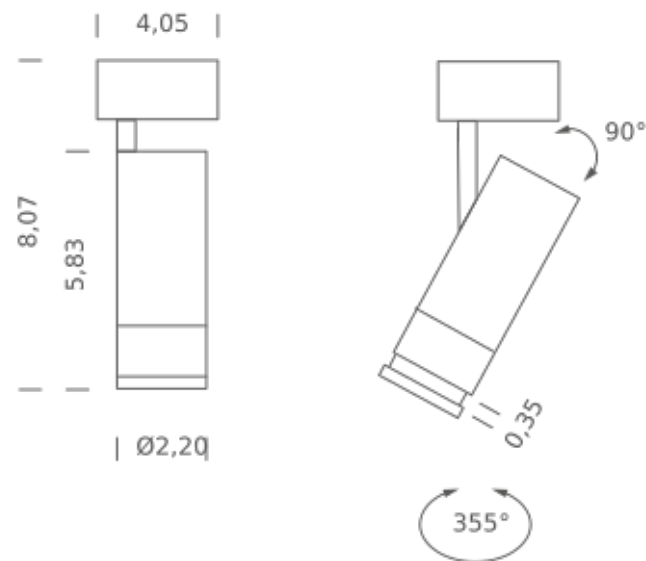

DIMMABLE TRIAC | 3000K

LAMPING

Source	LED spot
Total power	13W
Emission	Direct adjustable 15°-55°
Switching	Dimmable triac
Tension	110V
Color temperature	3000K
Luminous flux	900lm
Typ CRI	>90
IP class	20
Dimensions	ø2,20x5,9
Materials	Aluminum
Notes	driver on board, adjustable beam 15°-55°, rotating body 355°, orientable spot 90°, compatible with TRACK 3~120V , 3500K available on request
Net lamp weight	1,15 lbs

Codes

ELB LW3 81 US
ELB LN3 81 US

Structure

white
black

PACKAGE

Package 01
Dimension: 15,67x15,67x9,76 inches / Gross weight: 1,43 lbs

Certificazioni