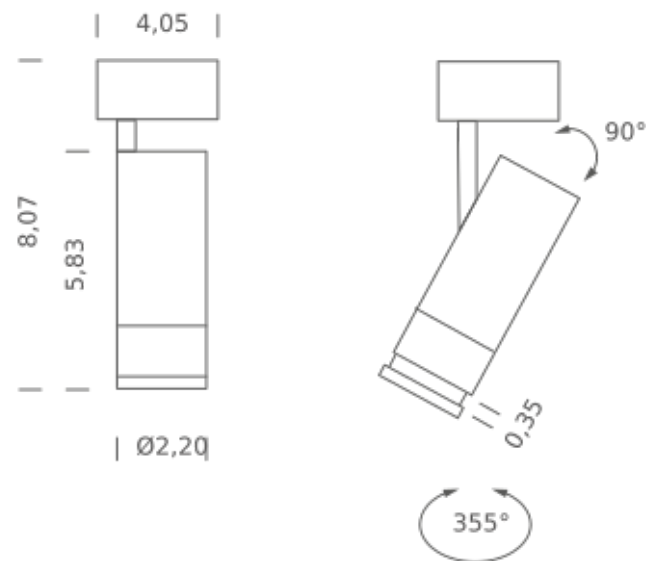

DIMMABLE 0-10V | 2700K

LAMPING

Source	LED spot
Total power	13W
Emission	Direct adjustable 15°-55°
Switching	dimnable 0-10V
Tension	110V
Color temperature	2700K
Luminous flux	900lm
Typ CRI	>90
IP class	20
Dimensions	ø2,20x5,9
Materials	Aluminum
Notes	driver on board, adjustable beam 15°-55°, rotating body 355°, orientable spot 90°, compatible with TRACK 3~120V , 3500K available on request
Net lamp weight	1,15 lbs

Codes

ELB LW2 82 US
ELB LN2 82 US

Structure

white
black

PACKAGE

Package 01
Dimension: 15,67x15,67x9,76 inches / Gross weight: 1,43 lbs

Certificazioni