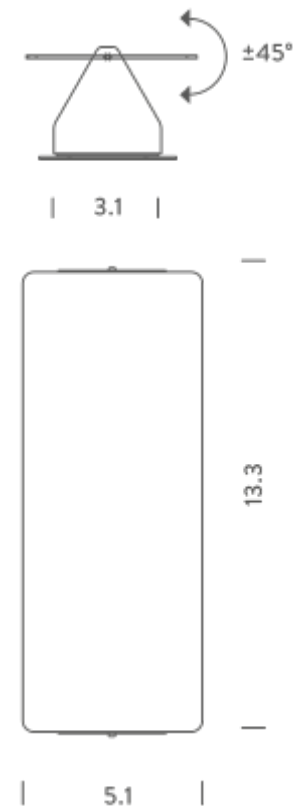

E12 FLUO/LED/HALO

LAMPING

Source	E12
Total power	2x8W
Emission	direct/indirect orientable
Switching	dimnable according to bulb
Tension	120V
IP class	20
Dimensions	5.1" x 3.1" x 13.4"
Materials	aluminum
Notes	with external cable, switch on board, possibility to hardwire by removing the cable, square cover plate included, white body, white RAL 9003, red RAL 3002, yellow RAL 1033, blue RAL 5002
Net lamp weight	2,8 lbs

Codes

AVP EWD 33
AVP EWN 33
AVP EWH 33
AVP EWR 33
AVP EWG 33
AVP EWB 33
AVP EWW 33

Structure/Diffuser

white/natural anodized
white/black anodized
white/polished inox
white/red
white/yellow
white/blue
white/white

PACKAGE

Package 01
Dimension: 6.3" x 14.6" x 6.3" inches / Gross weight: 3,9 lbs

Certificazioni

NEMO

www.nemolighting.com

425 Peachtree Hills Ave NE #3, Atlanta, GA 30305
404.876.1064
sales@illumco.com

VOLET PIVOTANT DOUBLE - 3 / 4