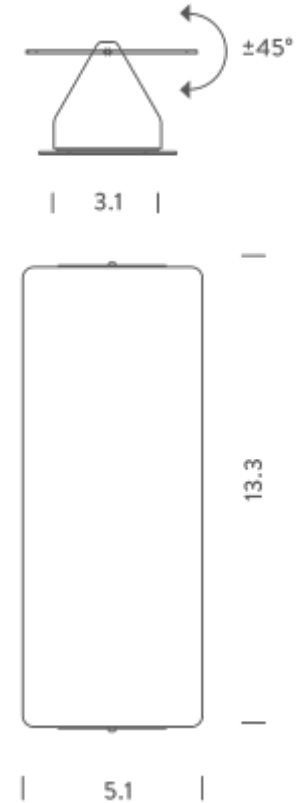

LED

LAMPING

Source	LED board
Total power	2x10W
Emission	direct/indirect orientable
Switching	ON/OFF
Tension	120V
Color temperature	3000K
Luminous flux	235lm
Typ CRI	85
IP class	20
Dimensions	5.1" x 3.1" x 13.4"
Materials	aluminum
Notes	white body, white RAL 9003, red RAL 3002, yellow RAL 1033, blue RAL 5002, square cover plate included
Net lamp weight	2,8 lbs

Codes

AVP LWD 33	white/natural anodized
AVP LWN 33	white/black anodized
AVP LWH 33	white/polished inox
AVP LWW 33	white/white
AVP LWR 33	white/red
AVP LWG 33	white/yellow
AVP LWB 33	white/blue

PACKAGE

Package 01	Dimension: 6.3" x 14.6" x 6.3" inches / Gross weight: 3,9 lbs

Certificazioni