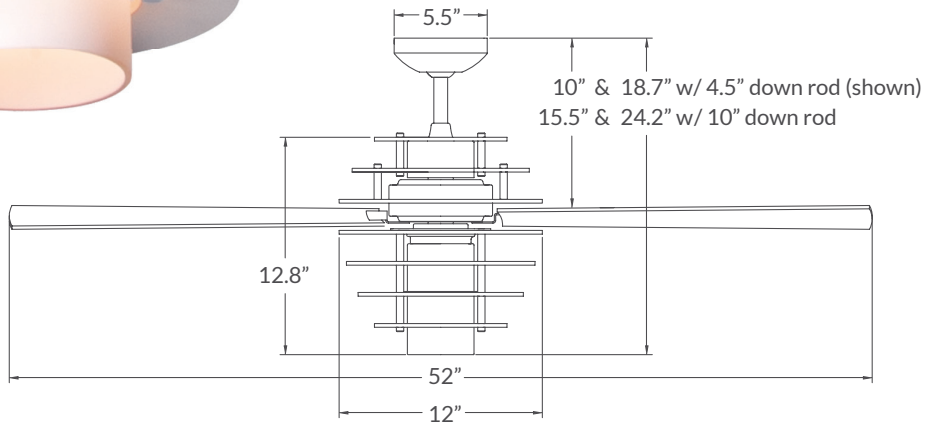

tel 541-482-8545
www.modernfan.com

White and Gloss White

Stella

Includes 4.5" and 10" down rods, yielding 18.7" or 24.2" overall lengths.
Optional down rods available.

	Finish	Blade Span	Blade Color	Light Option	Control Option
#SLA					
	▲ WH White/Gloss White MP Maple/Dark Bronze MG Mahogany/Dark Bronze	▲ 52 52" Span	▲ WH White BK Black MP Maple MG Mahogany	▲ LED 17W LED	▲ 002 Fan & Light - 3 Wire 003 Handheld Remote 004 Fan & Light - 2 Wire 005 Wall/Remote Combo