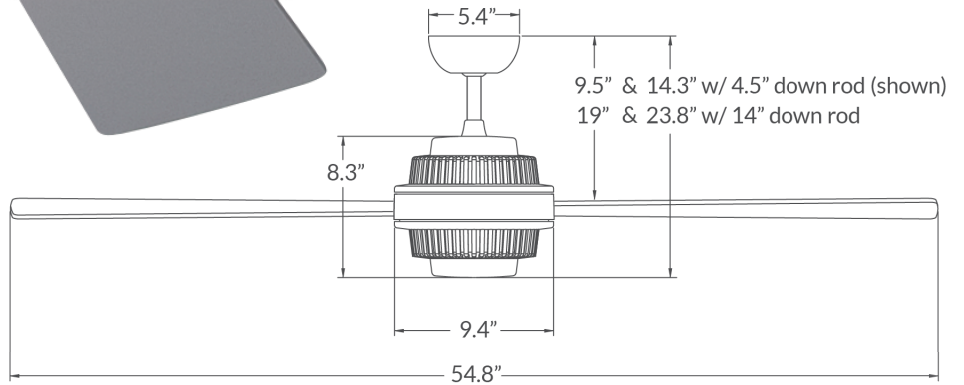

tel 541-482-8545
www.modernfan.com

Brushed Aluminum with 470/471 Light

Brushed Aluminum

Gloss White with 472 Light

Solus

Includes 4.5" and 14" down rods, yielding 14.3" or 23.8" overall lengths.
Optional down rods available.

	Finish	Blade Span	Blade Color	Light Option	Control Option
#SOL					
	▲ GW Gloss White ▲ BA Brushed Aluminum	▲ 52 52" Span	▲ WH White ▲ AL Aluminum ▲ MP Maple	▲ NL No Light ▲ 472 17W LED	▲ 001 Fan Speed Only ▲ 002 Fan & Light - 3 Wire ▲ 003 Handheld Remote ▲ 004 Fan & Light - 2 Wire ▲ 005 Wall/Remote Combo