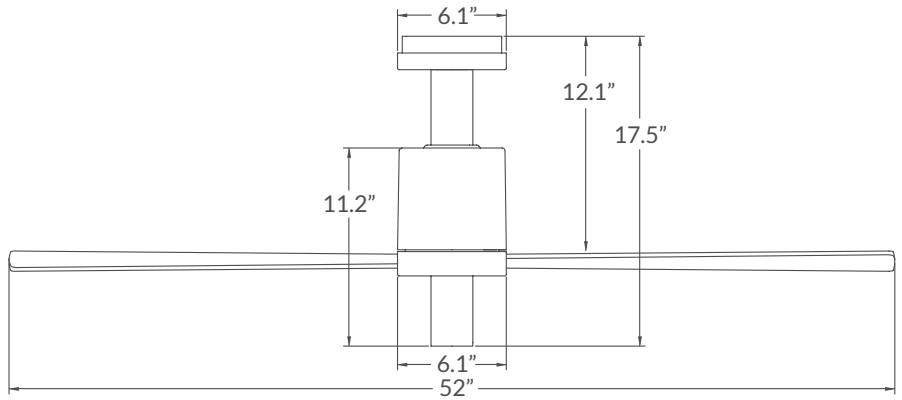

## Pensi DC

**Ships in 17" overall configuration.**  
Optional down rods available.

	Finish	Blade Span	Blade Color	Light Option	Control Option
<b>#PEN-</b>					
	<b>GW</b> Gloss White <b>AA</b> Aluminum / Anthracite	<b>52</b> 52" Span	<b>WH</b> White <b>AL</b> Aluminum	<b>NL</b> No Light <b>151</b> 7W GU10 LED	<b>WC</b> Wall Control <b>RC</b> Remote Control <b>CC</b> Combo Wall/Remote