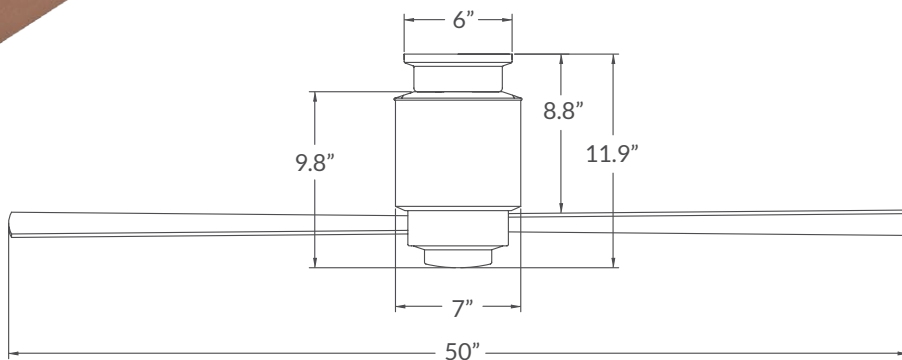

Lapa Flush

	Finish	Blade Span	Blade Color	Light Option	Control Option
#LAP-FM					
	▲ GW Gloss White ▲ BN Bright Nickel ▲ GV Galvanized ▲ DB Dark Bronze	▲ 50 50" Span	▲ WH White ▲ NK Nickel ▲ SV Silver ▲ BK Black ▲ MP Maple ▲ MG Mahogany	▲ NL No Light ▲ 552 17W LED	▲ 001 Fan Speed Only ▲ 002 Fan & Light - 3 Wire ▲ 003 Handheld Remote ▲ 004 Fan & Light - 2 Wire ▲ 005 Wall/Remote Combo

Energy Guide Data

Average Energy Use	Yearly Energy Cost	Average Airflow	Average Efficiency
38 Watts	$11	3,196 CFM	85 CFM/Watt

Above estimates are weighted averages, assuming typical use (excluding light).

Lapa Flush Special Notes

1. The #552 light kit adds 3-inches to length

425 Peachtree Hills Ave. NE #3 Atlanta, GA 30305
404.876.1064
sales@illumco.com