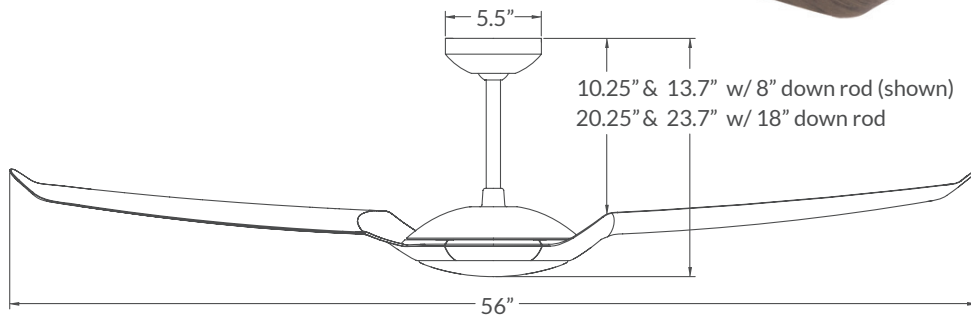

Dark Bronze

>> Bright Nickel with Graywash Blades

tel 541-482-8545
www.modernfan.com

IC/Air3

Includes 8" and 18" down rods, yielding 13.7" or 23.7" overall lengths.
Optional down rods available.

	Finish	Blade Span	Blade Color	Light Option	Control Option
#IC3					
	▲ BN Bright Nickel DB Dark Bronze GW Gloss White	▲ 56 56" Span	▲ NK Nickel DK Dark WH White CL Clear EB Ebony GY Graywash MG Mahogany MP Maple WW Whitewash	▲ NL No Light 570 20W LED	▲ WC Fan Speed Only RC Remote Control CC Combo Wall/Remote