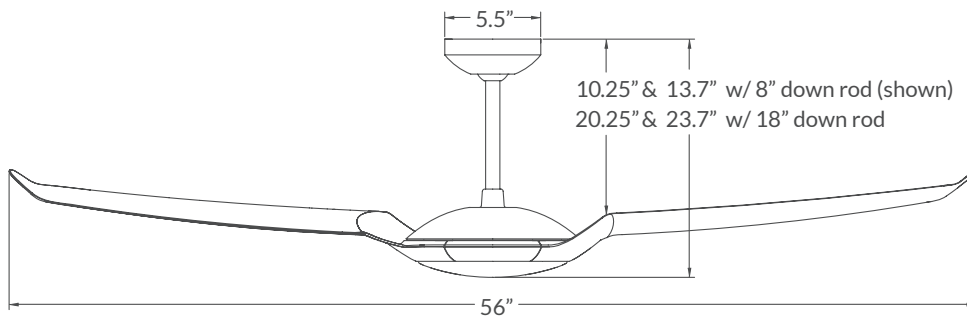

Bright Nickel

Dark Bronze with Dark Blades

tel 541-482-8545
www.modernfan.com

IC/Air2

Includes 8" and 18" down rods, yielding 13.7" or 23.7" overall lengths.
Optional down rods available.

| | Finish | Blade Span | Blade Color | Light Option | Control Option |
|-------------|---|--------------------|---|--|---|
| #IC2 | | | | | |
| | BN Bright Nickel DB Dark Bronze GW Gloss White | 56 56" Span | NK Nickel DK Dark WH White CL Clear EB Ebony GY Graywash MG Mahogany MP Maple WW Whitewash | NL No Light 570 20W LED | WC Fan Speed Only RC Remote Control CC Combo Wall/Remote |