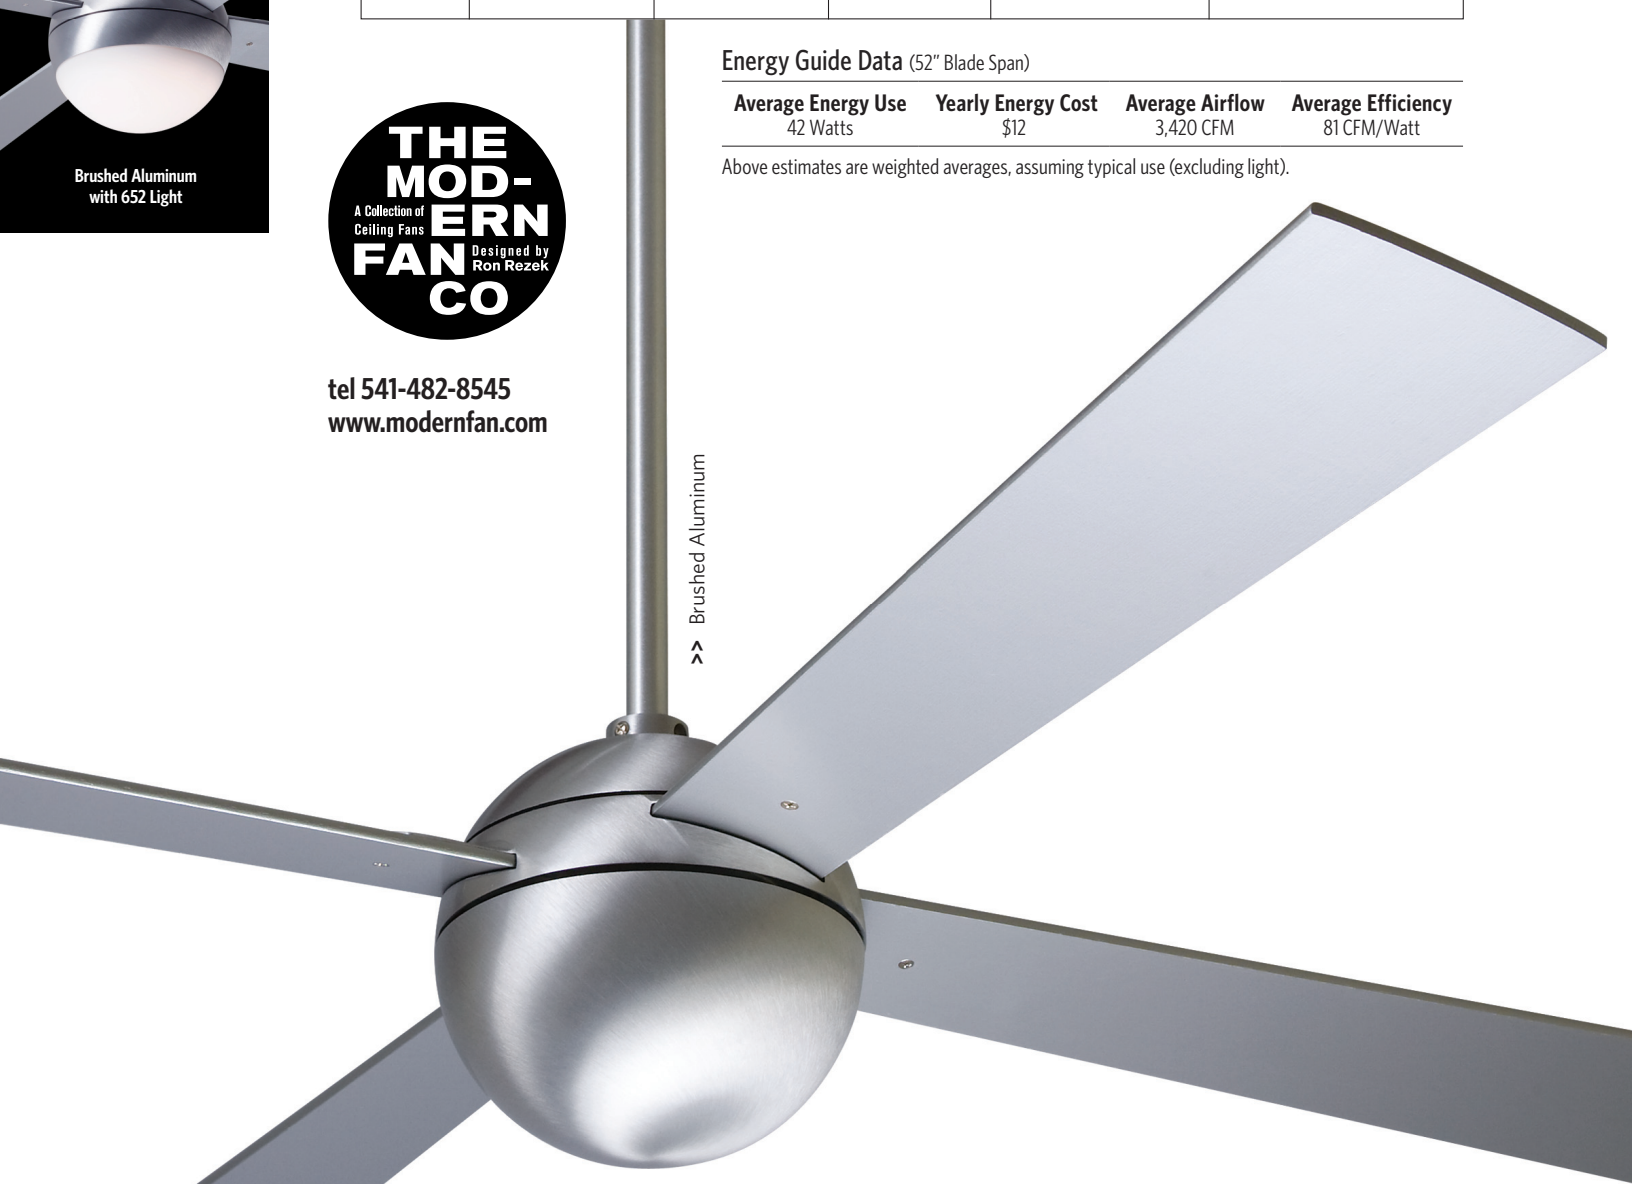

tel 541-482-8545
www.modernfan.com

Brushed Aluminum
▲