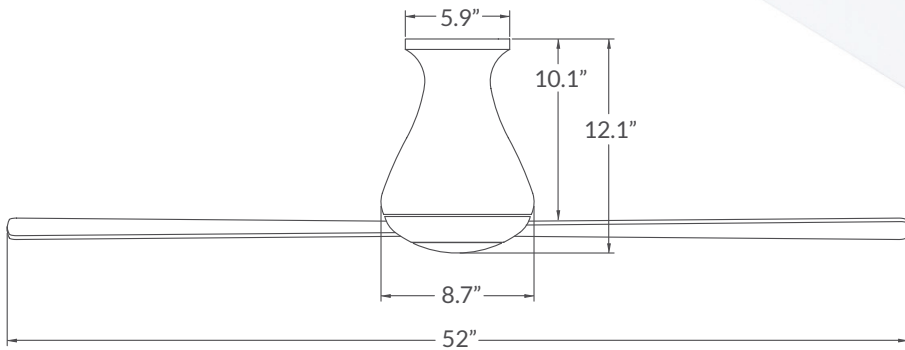

Brushed Aluminum

Brushed Aluminum with 271 Light

tel 541-482-8545
www.modernfan.com

↑ Gloss White

Altus Flush

Ships in 12.1" overall configuration.

	Finish	Blade Span	Blade Color	Light Option	Control Option
#ALT-FM					
	↑ GW Gloss White ↑ BA Brushed Aluminum	↑ 52 52" Span ↑ 42 42" Span	↑ WH White ↑ AL Aluminum	↑ NL No Light ↑ 271 17W LED	↑ 001 Fan Speed Only ↑ 002 Fan & Light - 3 Wire ↑ 003 Handheld Remote ↑ 004 Fan & Light - 2 Wire ↑ 005 Wall/Remote Combo

Energy Guide Data (52" Blade Span)

Average Energy Use	Yearly Energy Cost	Average Airflow	Average Efficiency
42 Watts	\$12	3,260 CFM	77 CFM/Watt

Above estimates are weighted averages, assuming typical use (excluding light).