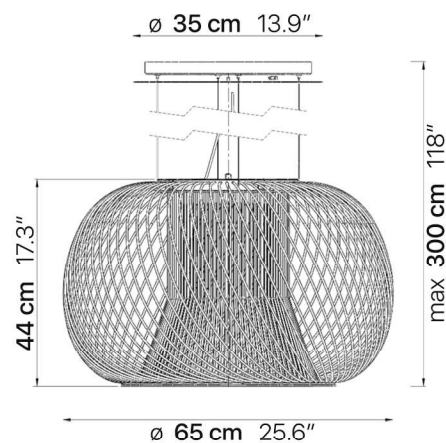

DIAGRAM

uplight group.

Uplight Group, LLC 1835 NE Miami Gardens Dr. N. Miami Beach, FL 33179
Tel. +1.305.621.9602 sales@uplightgroup.com www.uplightgroup.com

Fixture Type _____
Project Name _____

METAL III V
illuminations
425 Peachtree Hills Ave. NE #3 Atlanta, GA 30305
404.876.1064 sales@illumco.com