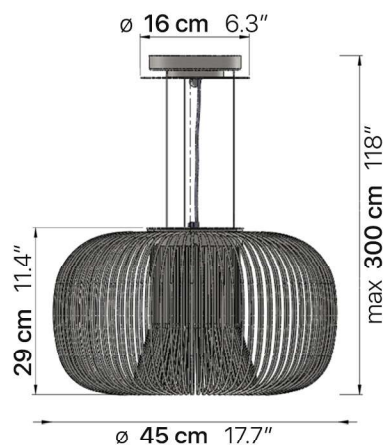

DIAGRAM

uplight group.

Uplight Group, LLC 1835 NE Miami Gardens Dr. N. Miami Beach, FL 33179
Tel. +1.305.621.9602 sales@uplightgroup.com www.uplightgroup.com

Fixture Type _____
Project Name _____

METAL III V
illuminations
425 Peachtree Hills Ave. NE #3 Atlanta, GA 30305
404.876.1064 sales@illumco.com