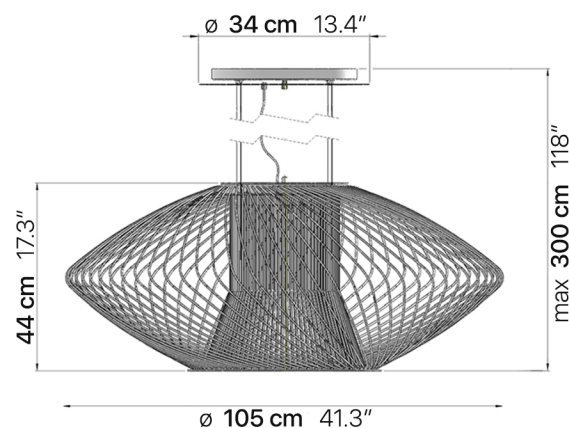

DIAGRAM

uplight group.

Uplight Group, LLC 1835 NE Miami Gardens Dr. N. Miami Beach, FL 33179
Tel. +1.305.621.9602 sales@uplightgroup.com www.uplightgroup.com

Fixture Type _____
Project Name _____

METAL L I V
illuminations
425 Peachtree Hills Ave. NE #3 Atlanta, GA 30305
404.876.1064 sales@illumco.com