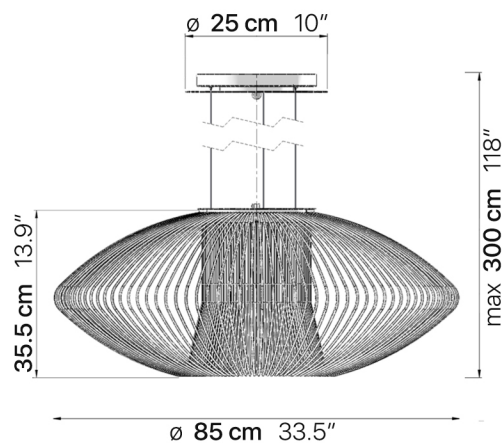

DIAGRAM

uplight group.

Uplight Group, LLC 1835 NE Miami Gardens Dr. N. Miami Beach, FL 33179
Tel. +1.305.621.9602 sales@uplightgroup.com www.uplightgroup.com

Fixture Type _____
Project Name _____

METAL L I V
illuminations
425 Peachtree Hills Ave. NE #3 Atlanta, GA 30305
404.876.1064 sales@illumco.com