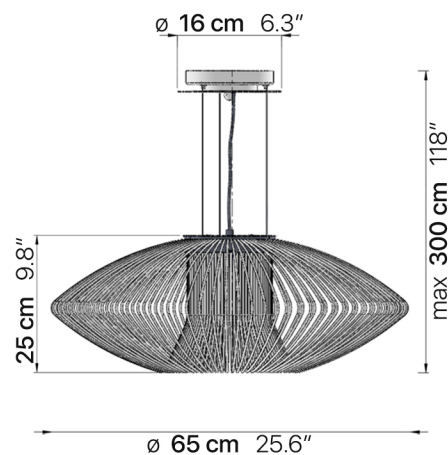

DIAGRAM

uplight group.

Uplight Group, LLC 1835 NE Miami Gardens Dr. N. Miami Beach, FL 33179
Tel. +1.305.621.9602 sales@uplightgroup.com www.uplightgroup.com

Fixture Type _____
Project Name _____

METAL L I V
illuminations
425 Peachtree Hills Ave. NE #3 Atlanta, GA 30305
404.876.1064 sales@illumco.com