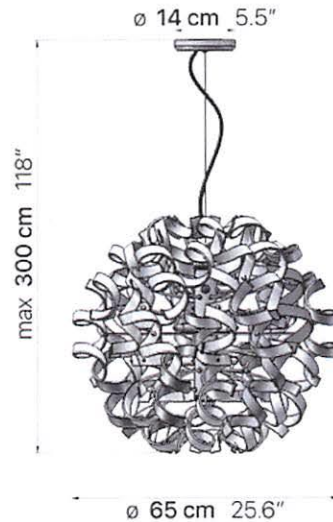

uplight group.

Uplight Group, LLC 1835 NE Miami Gardens Dr N Miami Beach, FL 33179
Tel +1 305 621 9602 sales@uplightgroup.com www.uplightgroup.com

Fixture Type _____
Project Name _____

METAL LUX

illuminations

425 Peachtree Hills Ave. NE #3 Atlanta, GA 30305
404.876.1064 sales@illumco.com