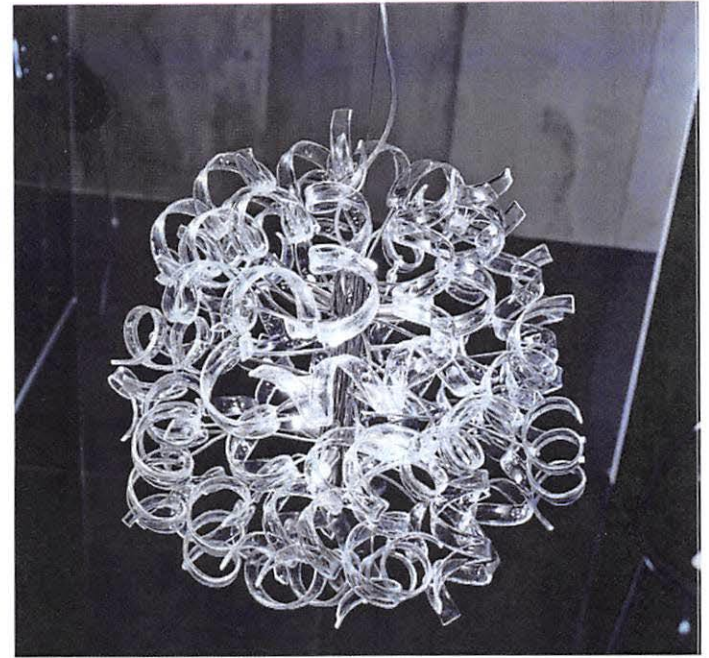

ASTRO 65 CHANDELIER

Designed by Studio Tecnico Metal Lux & SSD

DESIGN & INSPIRATION

The imagination and the fantasy of Venetian style are interpreted by a free-form graceful ribbon. Flexible metal arms allow an ever-changing and sophisticated approach that allows endless variations of shapes, sizes and colors. The light is dressed in new shapes and changing colors, a promising sunrise of reflections and hues that perpetuate in space.

LIGHT SOURCE

9 x E12 LED 15W MAX
Suggested Specs: B11 Clear
> 90 CRI / 2700K / Dimmable

SPECIFICATIONS & TECHNICAL NOTES

UL Listed

Made in Italy. Constructed in metal and glass

Mounts directly to a standard Junction box

Cable length max. 10' (field adjustable)

Custom colors available upon request

PRODUCT CODES

Chrome structure
Clear glass ML-206.170.01

Chrome structure
White glass ML-206.170.02

Chrome structure
Black glass ML-206.170.03

Chrome structure
Cherry glass ML-206.170.04

Chrome structure
Amber glass ML-206.170.06

DIAGRAM